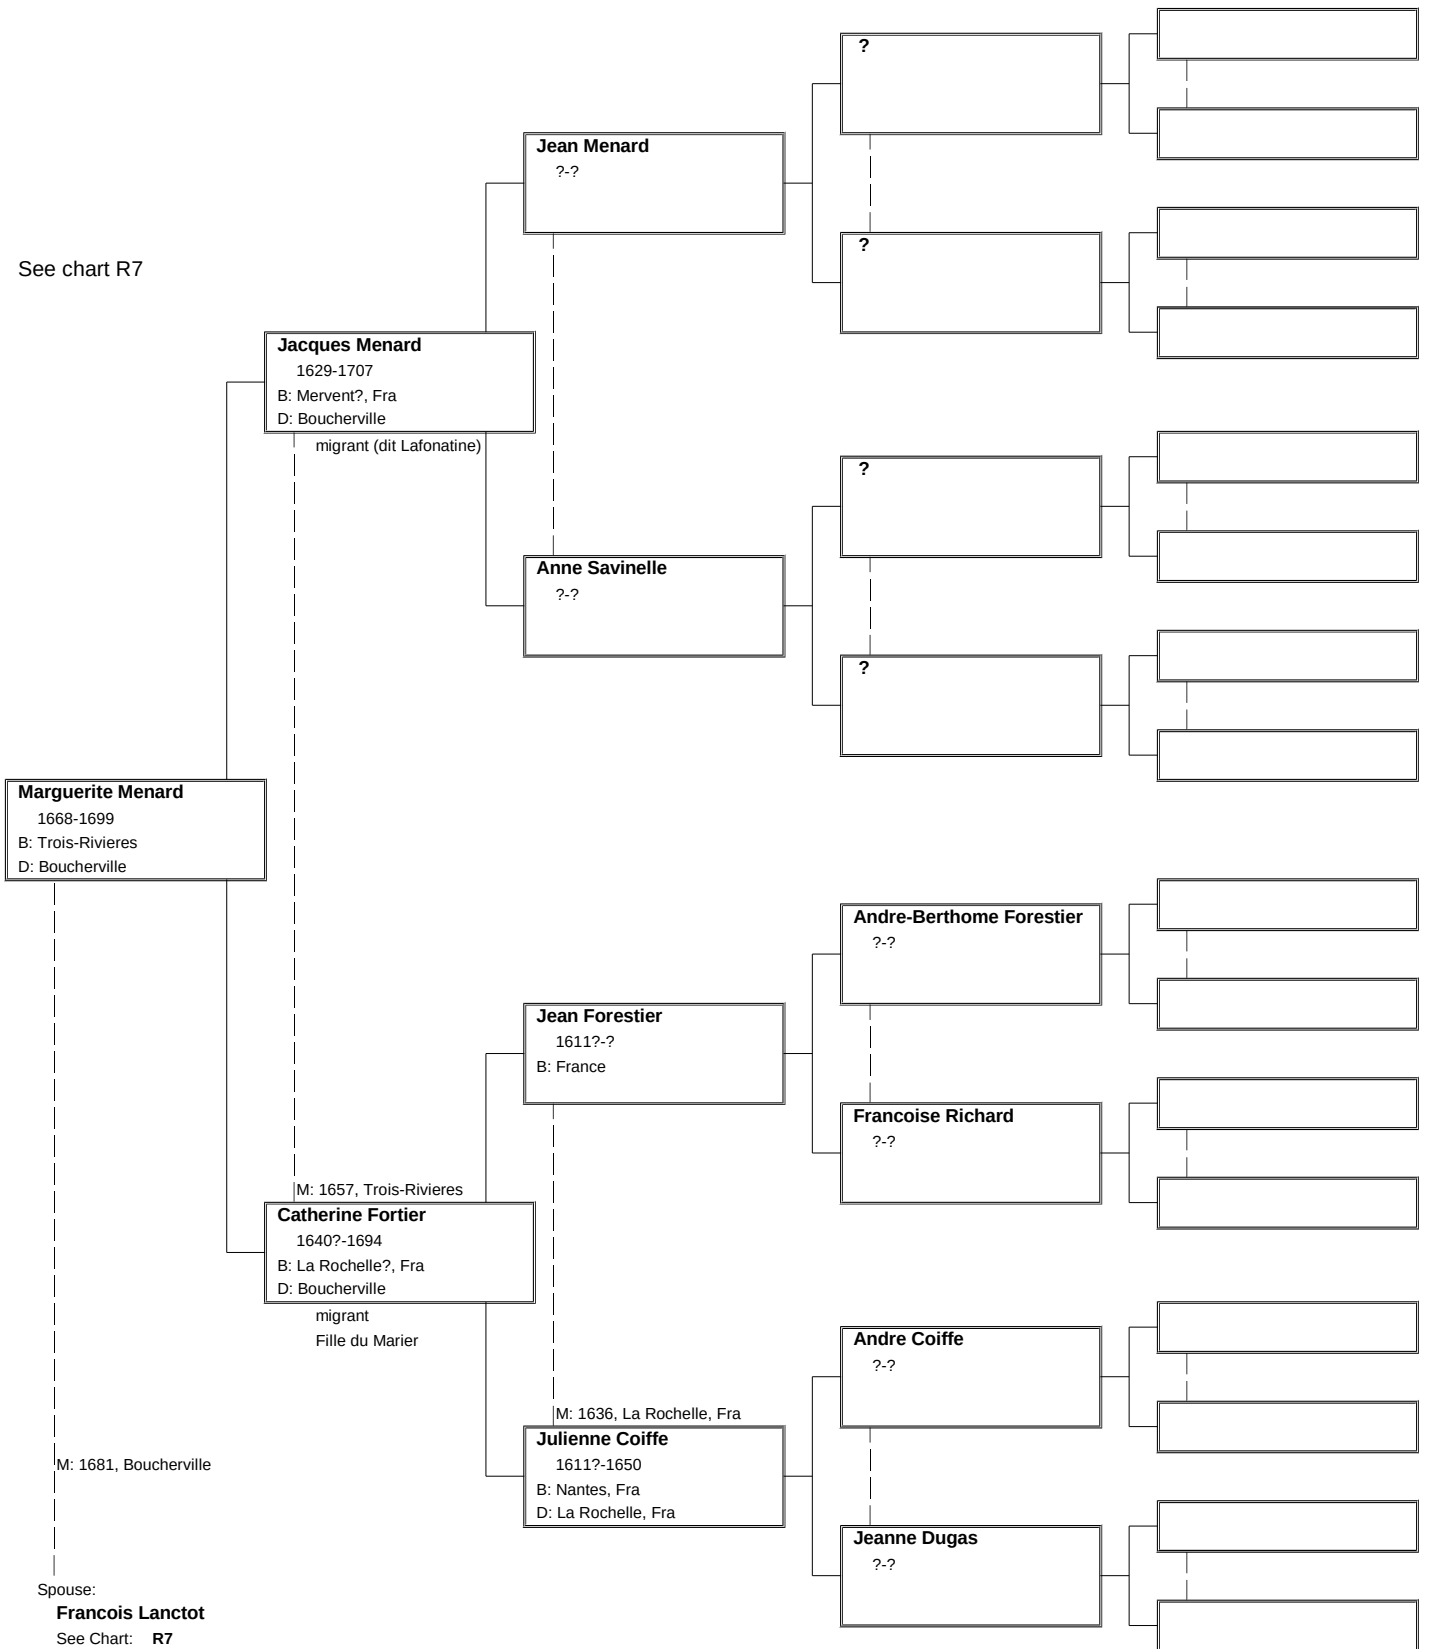

Additional charts extend the tree where needed.

Refer to the noted chart number where these extensions occur.

Where common ancestors occur, the tree segment(s) are contained in the Gagnon set of charts.

See chart R7

Chart R21 (Menard – Fortier)

R21

See chart R7

See chart R8

See chart R8

See chart R1

Chart R25 (Betournay – Ronceray – Dupuis – Marier)