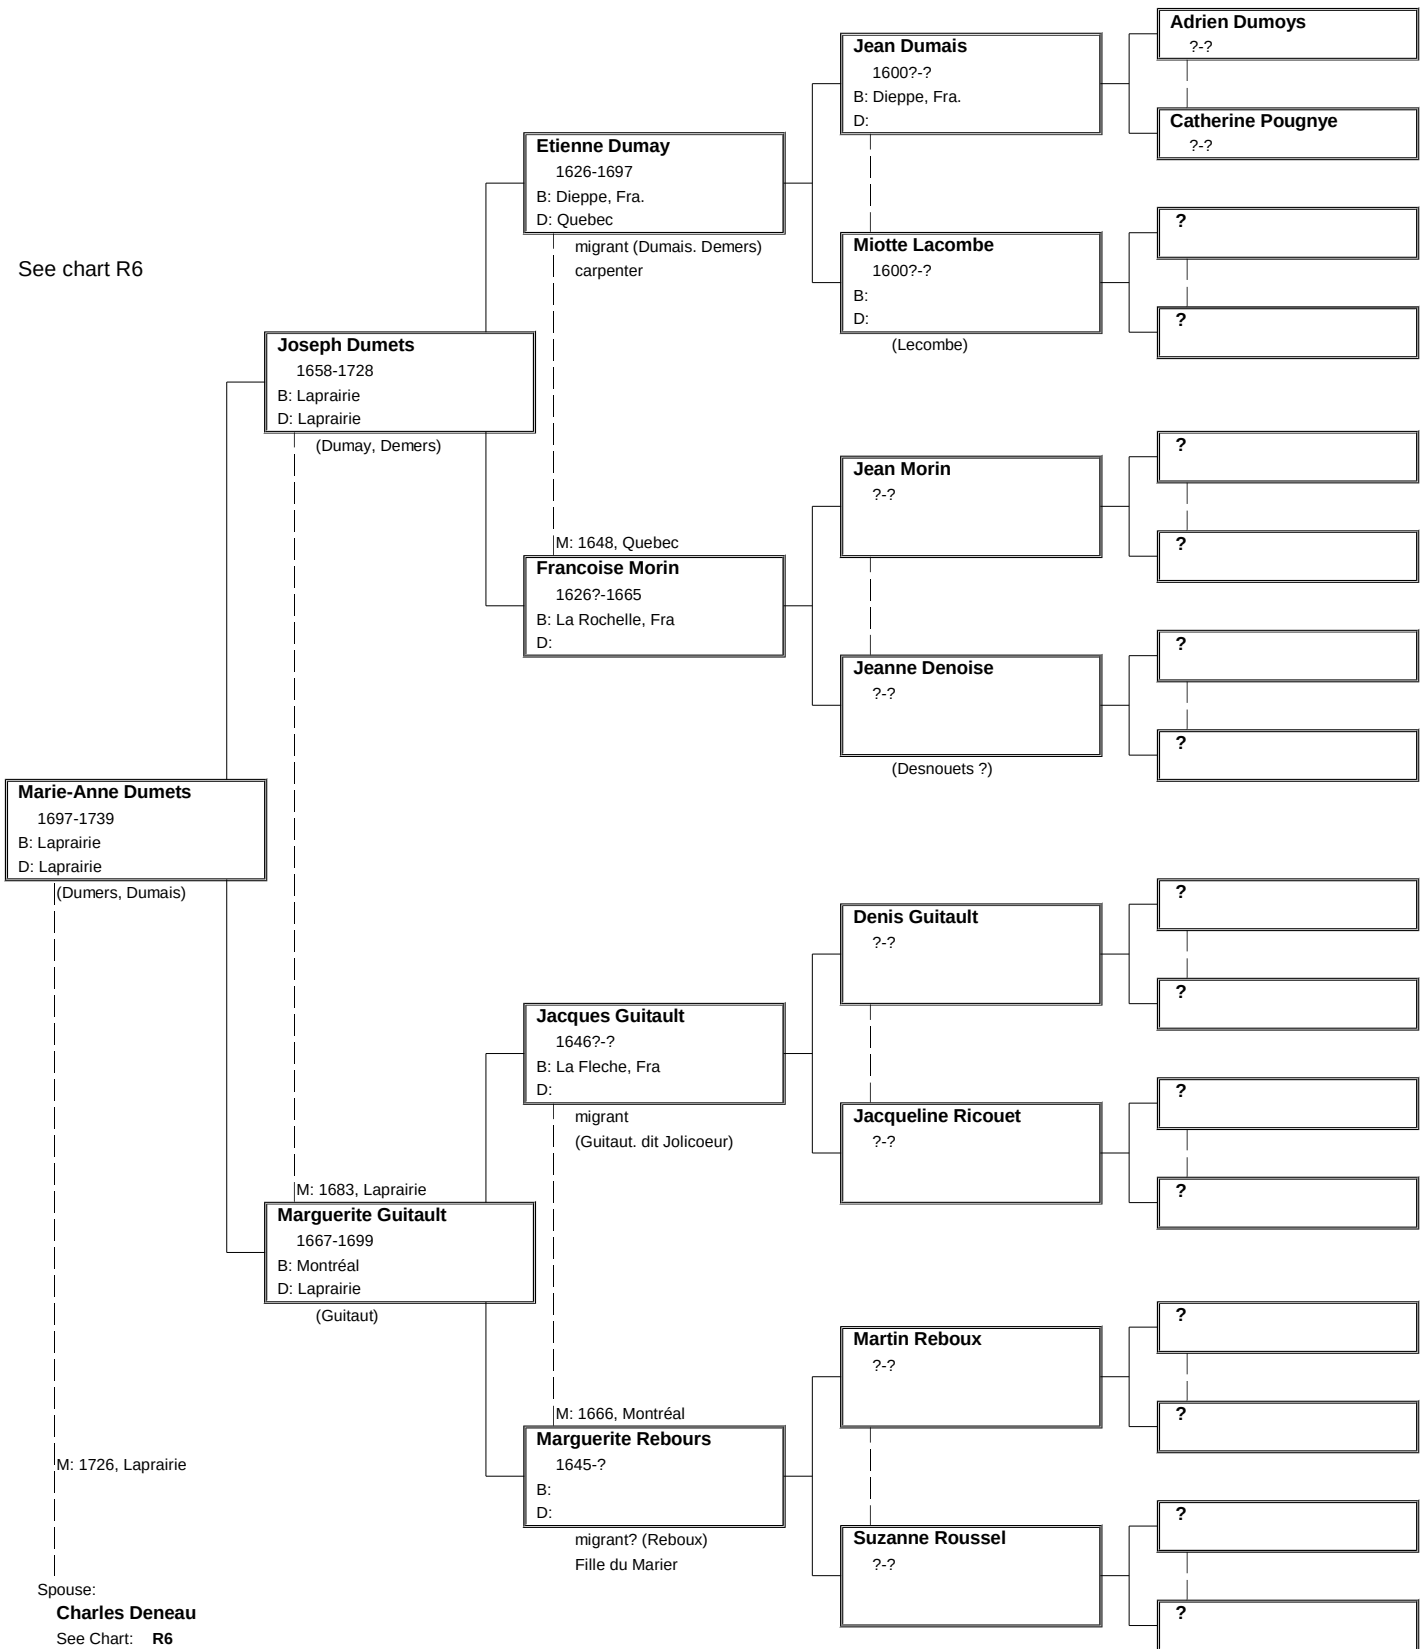

Additional charts extend the tree where needed.

Refer to the noted chart number where these extensions occur.

Where common ancestors occur, the tree segment(s) are contained in the Gagnon set of charts.

Chart R15 (Dupuis Acadians)

See chart R6

See chart R6

Note: Perinne Meunier first husband Julien(Jean) Daubigeon (Chart G3)

See chart R6

See chart R6

Chart R20 (Lanctot – Vien)

R20