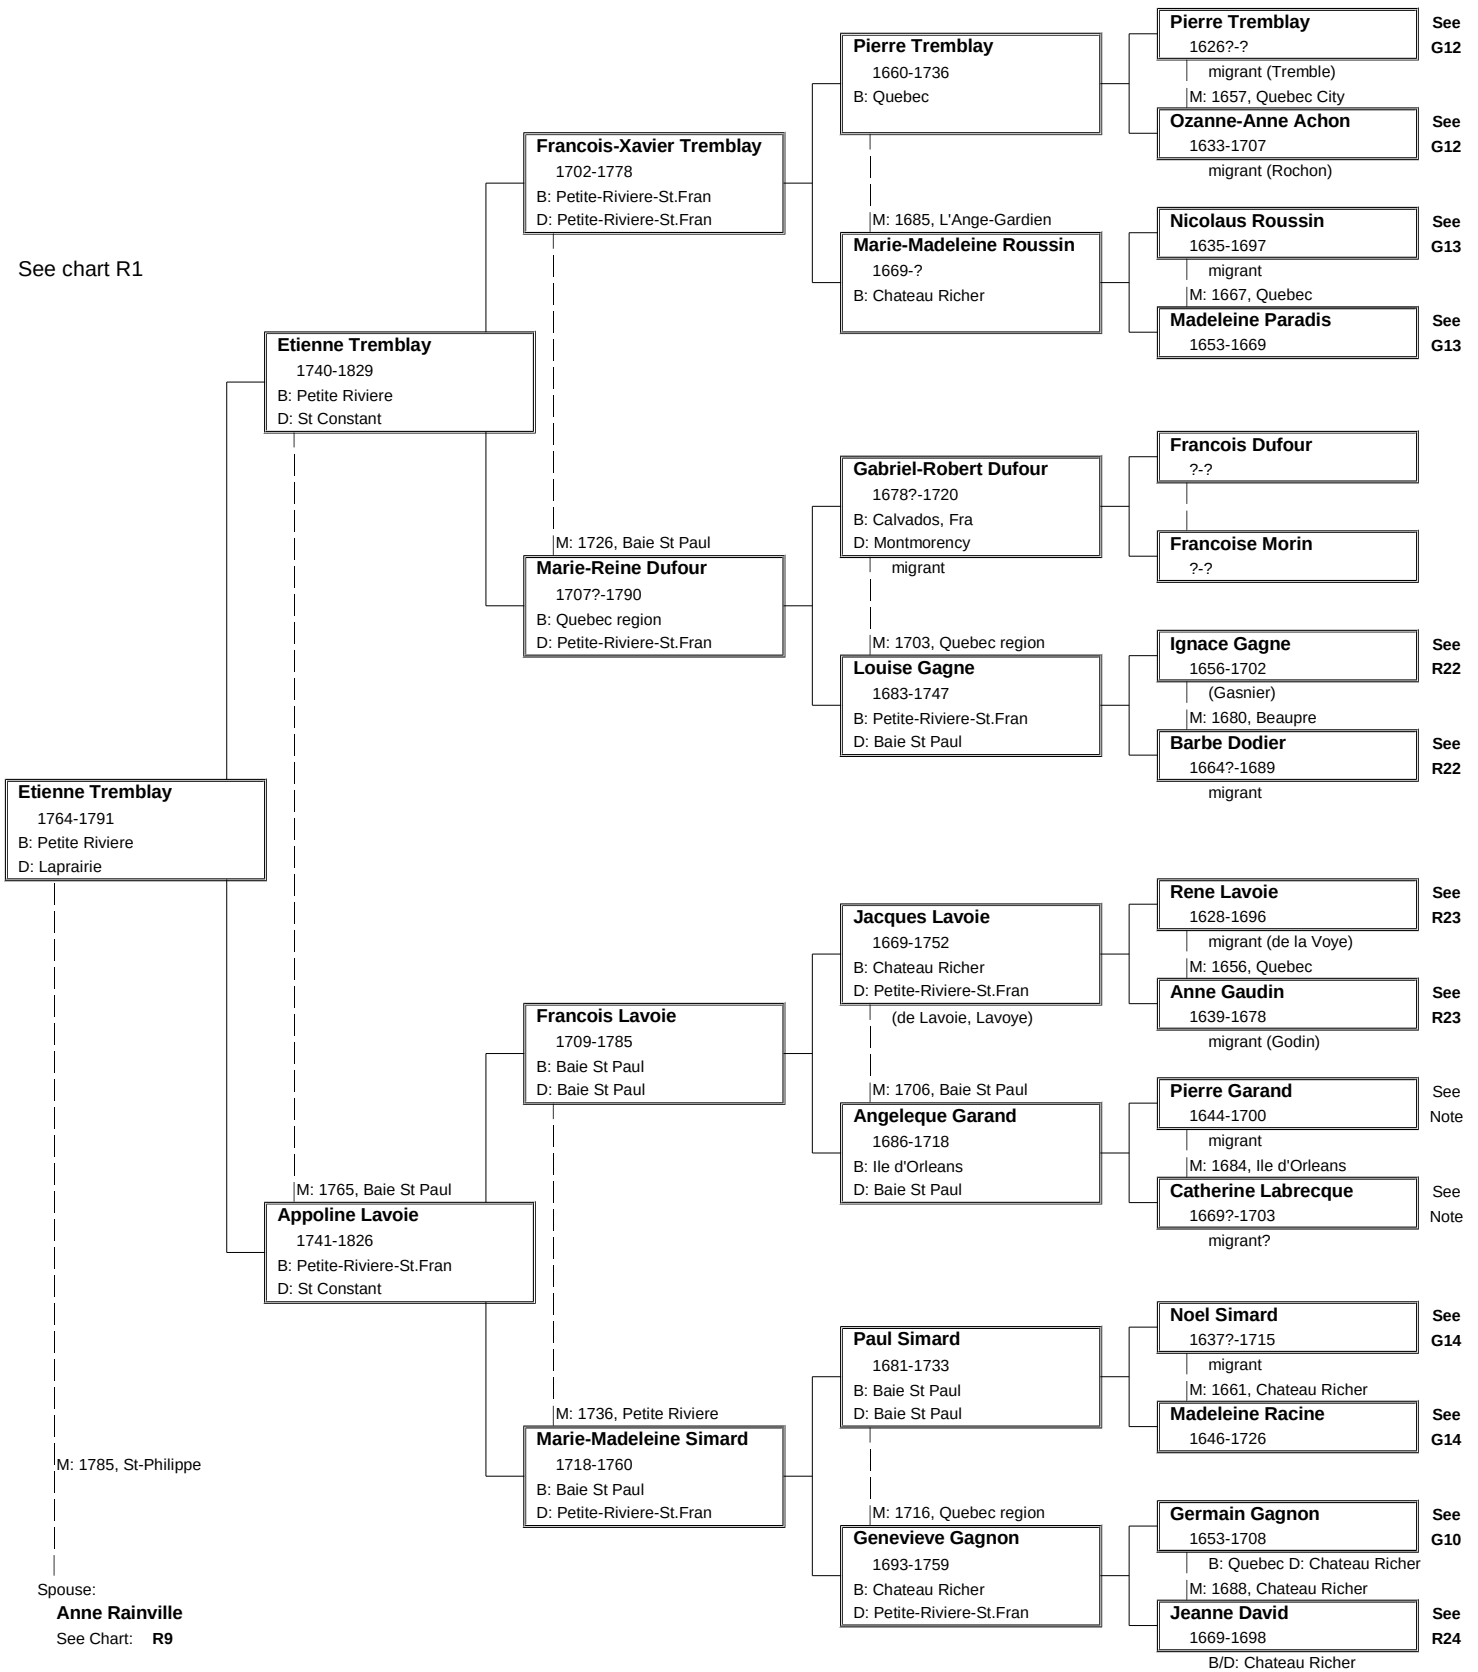

Chart R8 (Tremblay – Lavoie)

R8