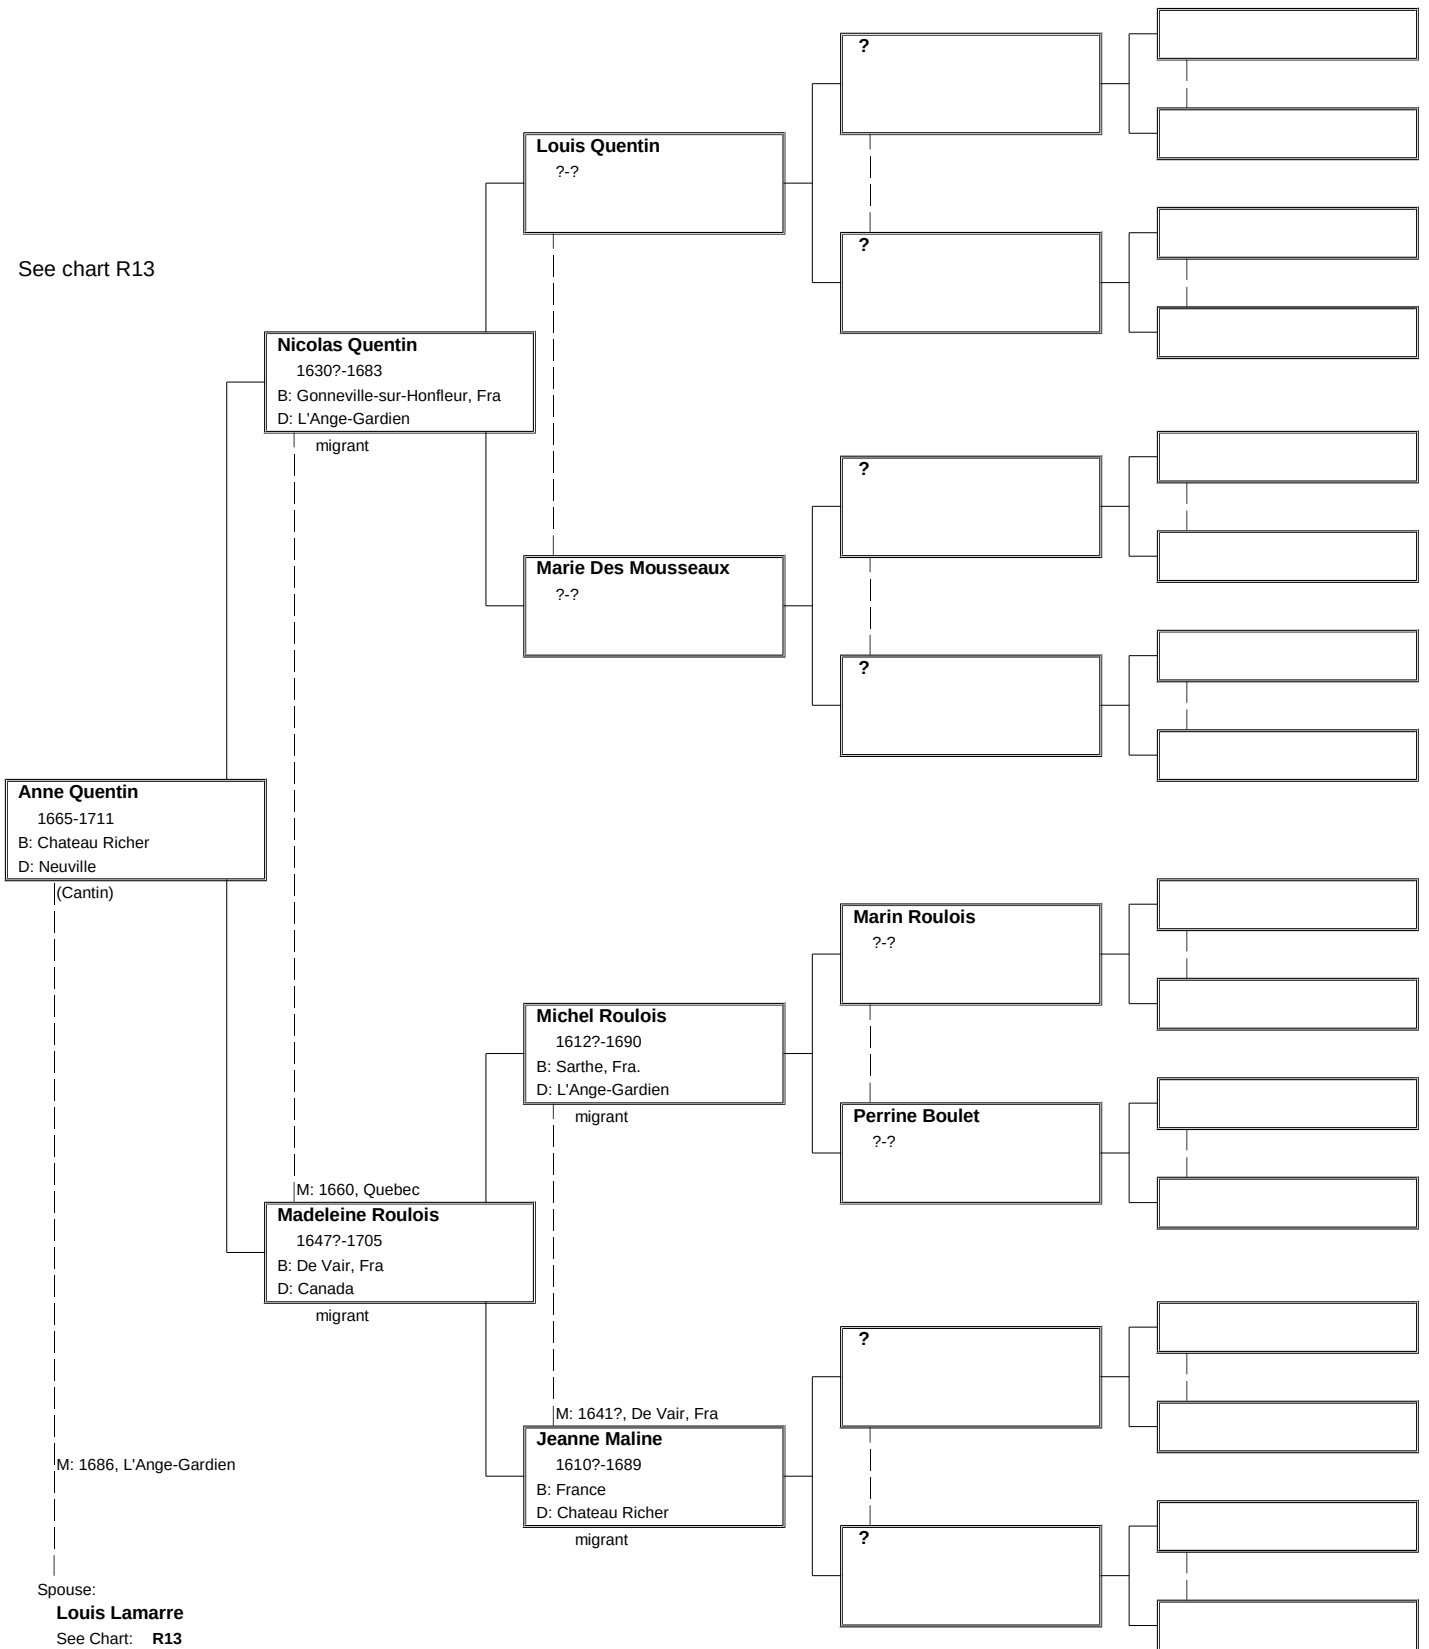

Additional charts extend the tree where needed.

Refer to the noted chart number where these extensions occur.

Where common ancestors occur, the tree segment(s) are contained in the Gagnon set of charts.

See chart R13

Chart R31 (Fiset – Savard)

R31

See chart R13

CHART MAPS

Gagnon Charts

1900

1800

1700

1600

CHART MAPS

Gagnon Charts

1900

1800

1700

1600