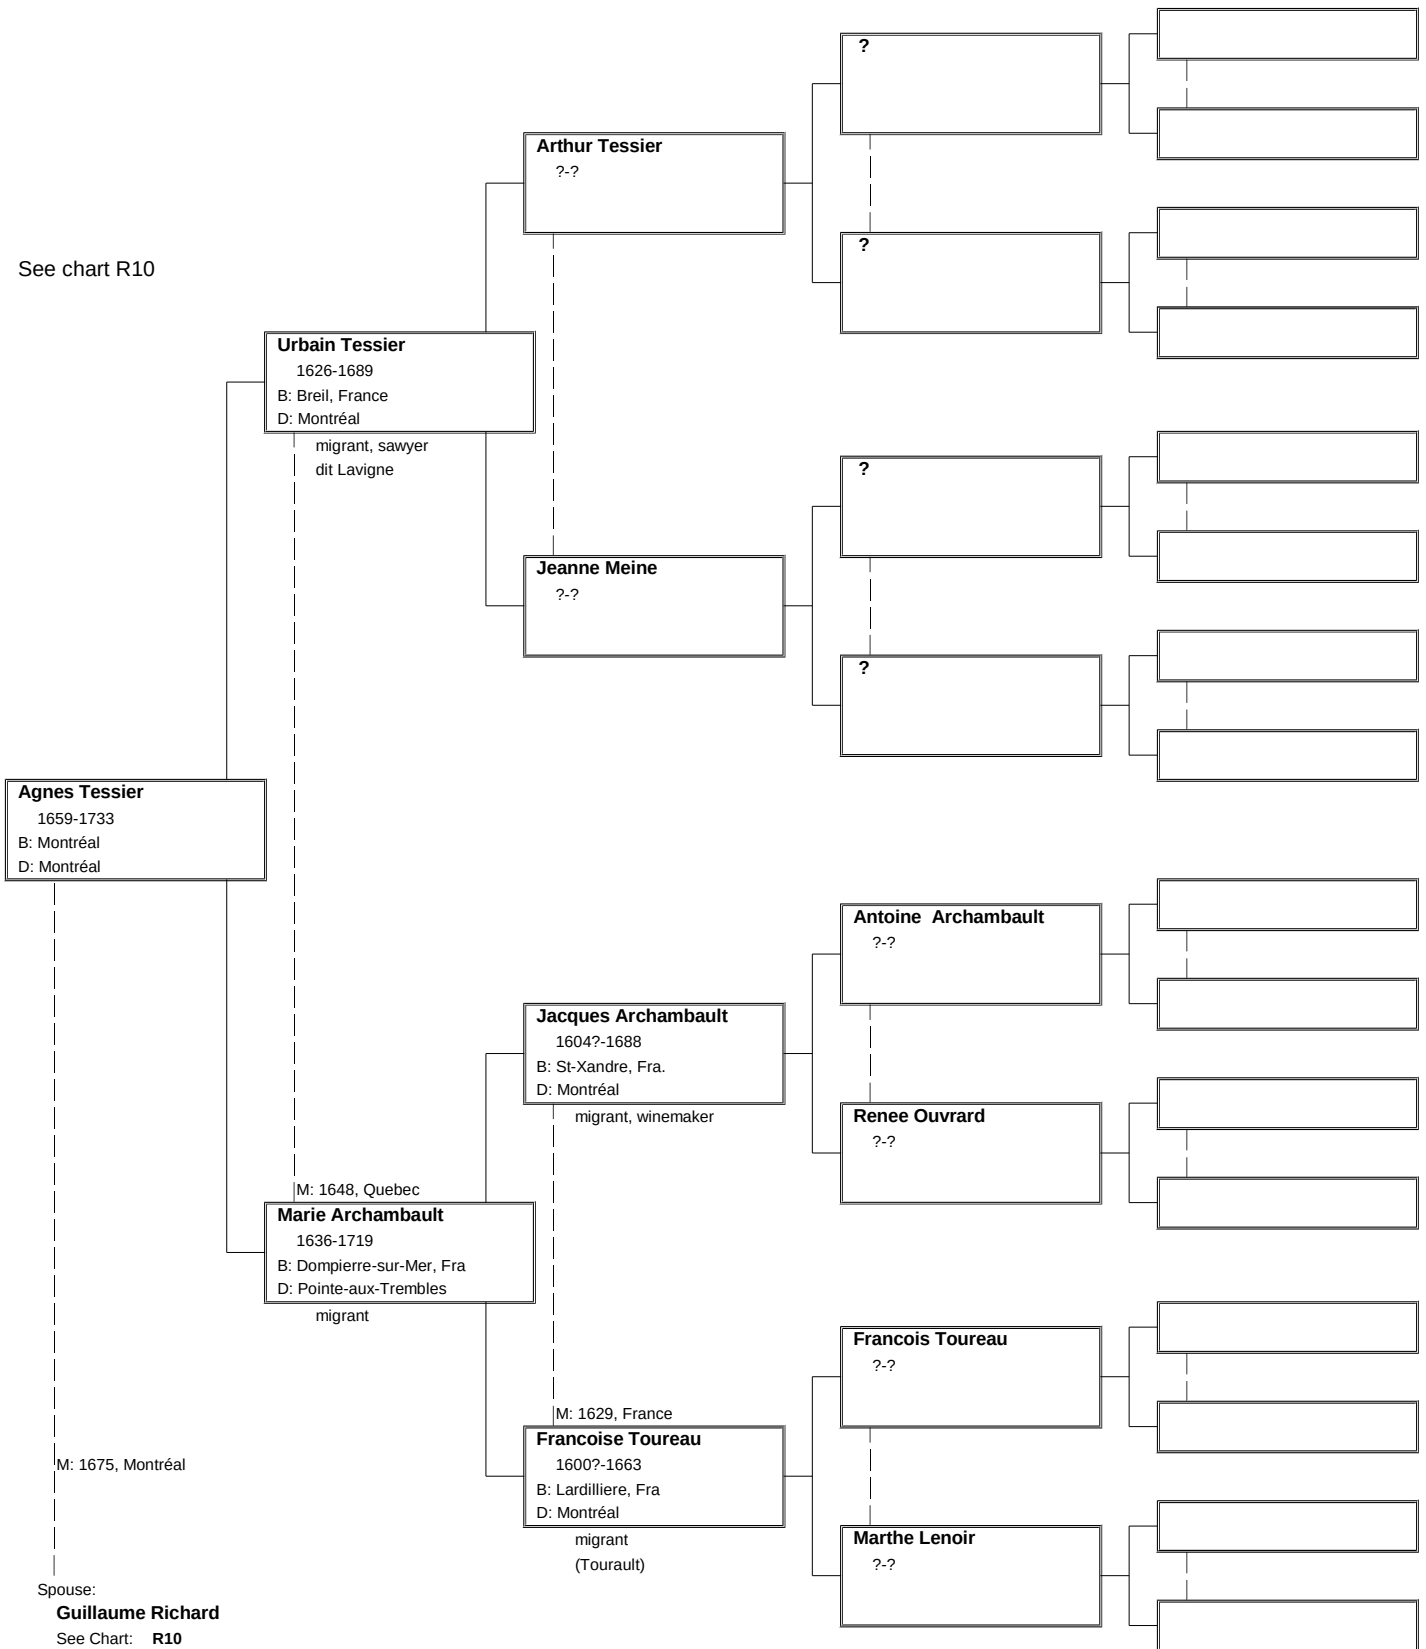

Additional charts extend the tree where needed.

Refer to the noted chart number where these extensions occur.

Where common ancestors occur, the tree segment(s) are contained in the Gagnon set of charts.

Leonarde Bornais
?-?

Louis Marier
?-?

Marguerite Peigne
?-?

Gilles Goard
?-?

Catherine Leger
?-?

See chart R10

See chart R11

See chart R11

See chart R13

Chart R31 (Fiset – Savard)

R31

See chart R13

CHART MAPS

Gagnon Charts

1900

1800

1700

1600

CHART MAPS

Gagnon Charts

1900

1800

1700

1600