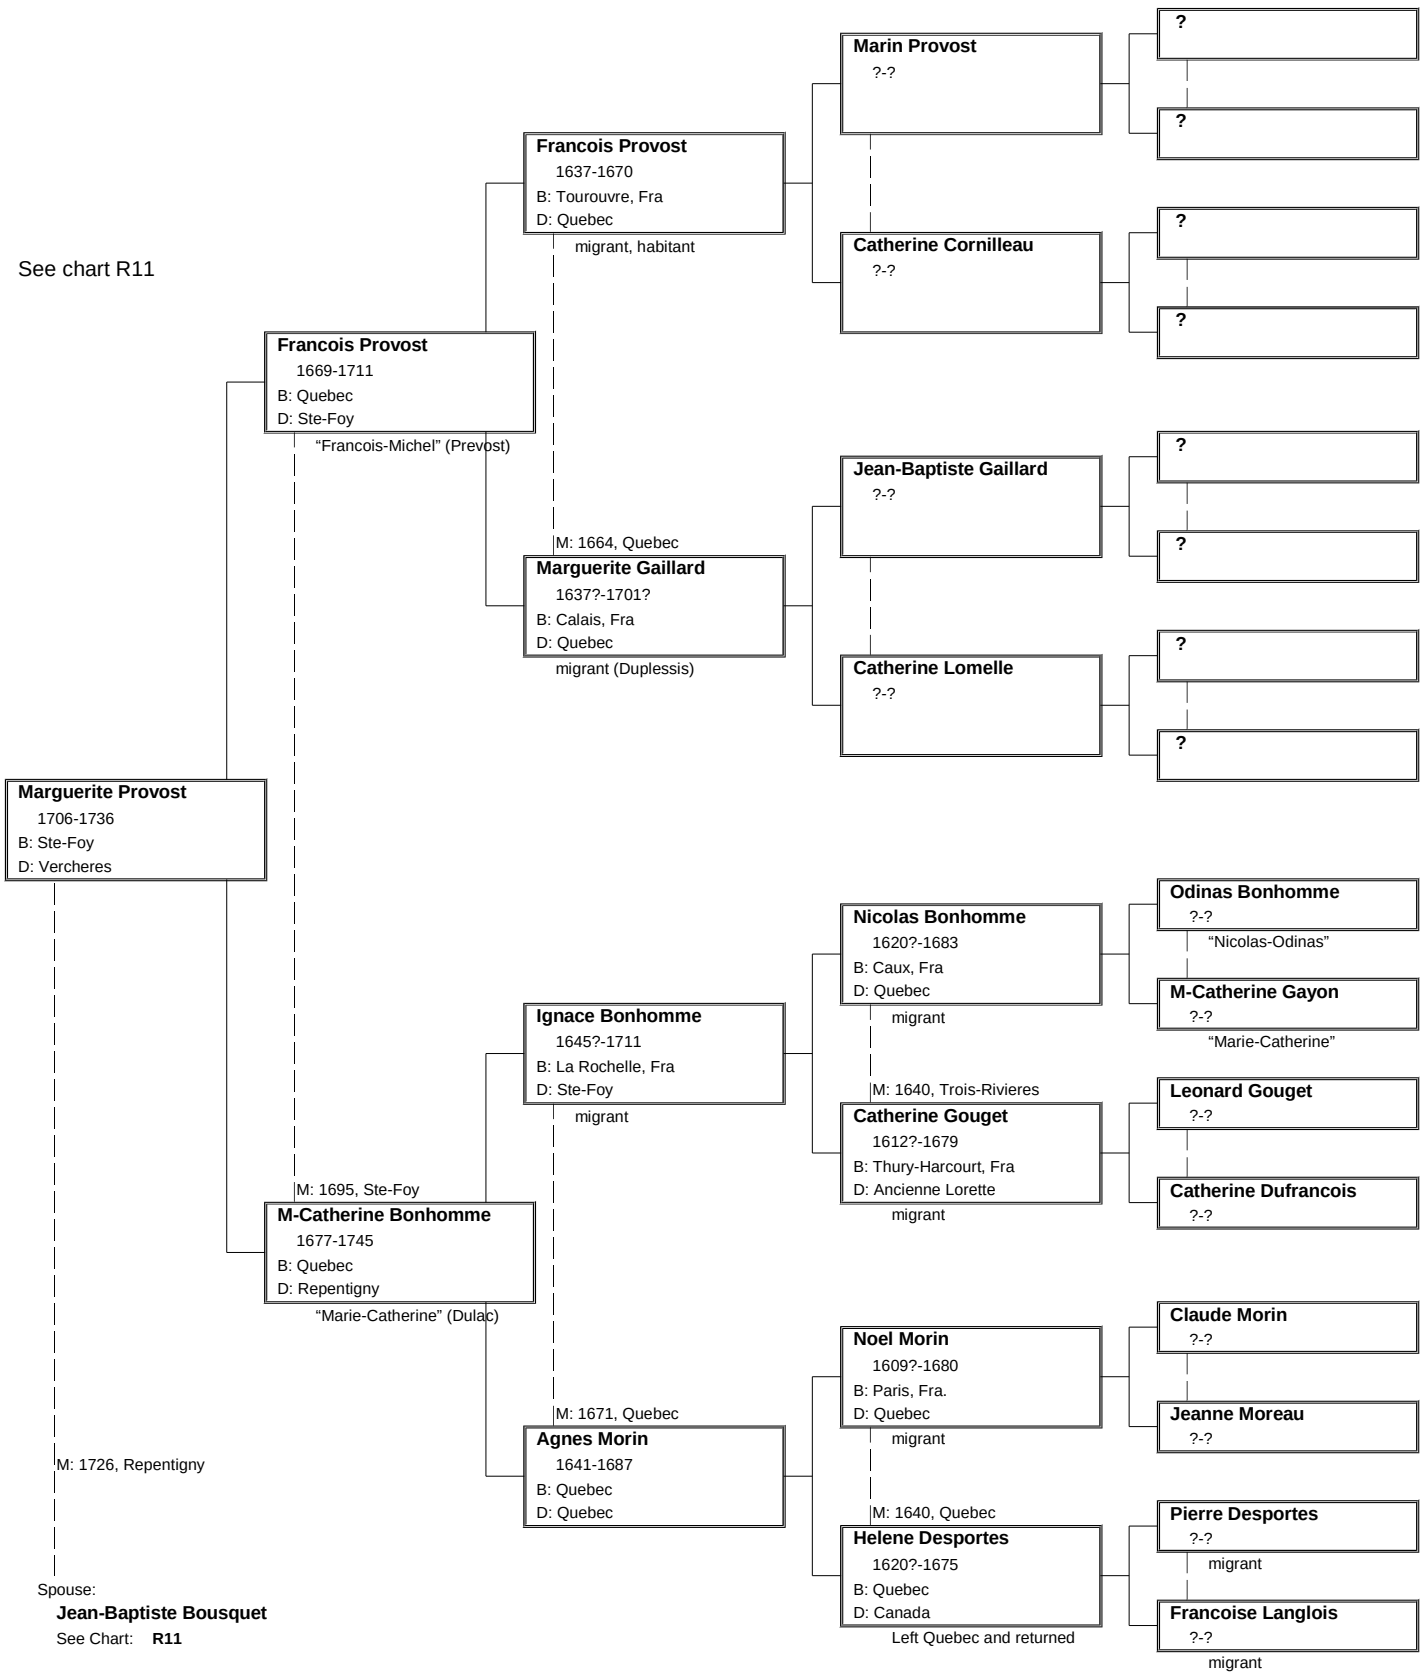

Additional charts extend the tree where needed.

Refer to the noted chart number where these extensions occur.

Where common ancestors occur, the tree segment(s) are contained in the Gagnon set of charts.

Leonarde Bornais
?-?

Louis Marier
?-?

Marguerite Peigne
?-?

Gilles Goard
?-?

Catherine Leger
?-?

See chart R10

See chart R11

See chart R11

See chart R13

Chart R31 (Fiset – Savard)

R31

See chart R13

CHART MAPS

Gagnon Charts

1900

1800

1700

1600

CHART MAPS

Gagnon Charts

1900

1800

1700

1600