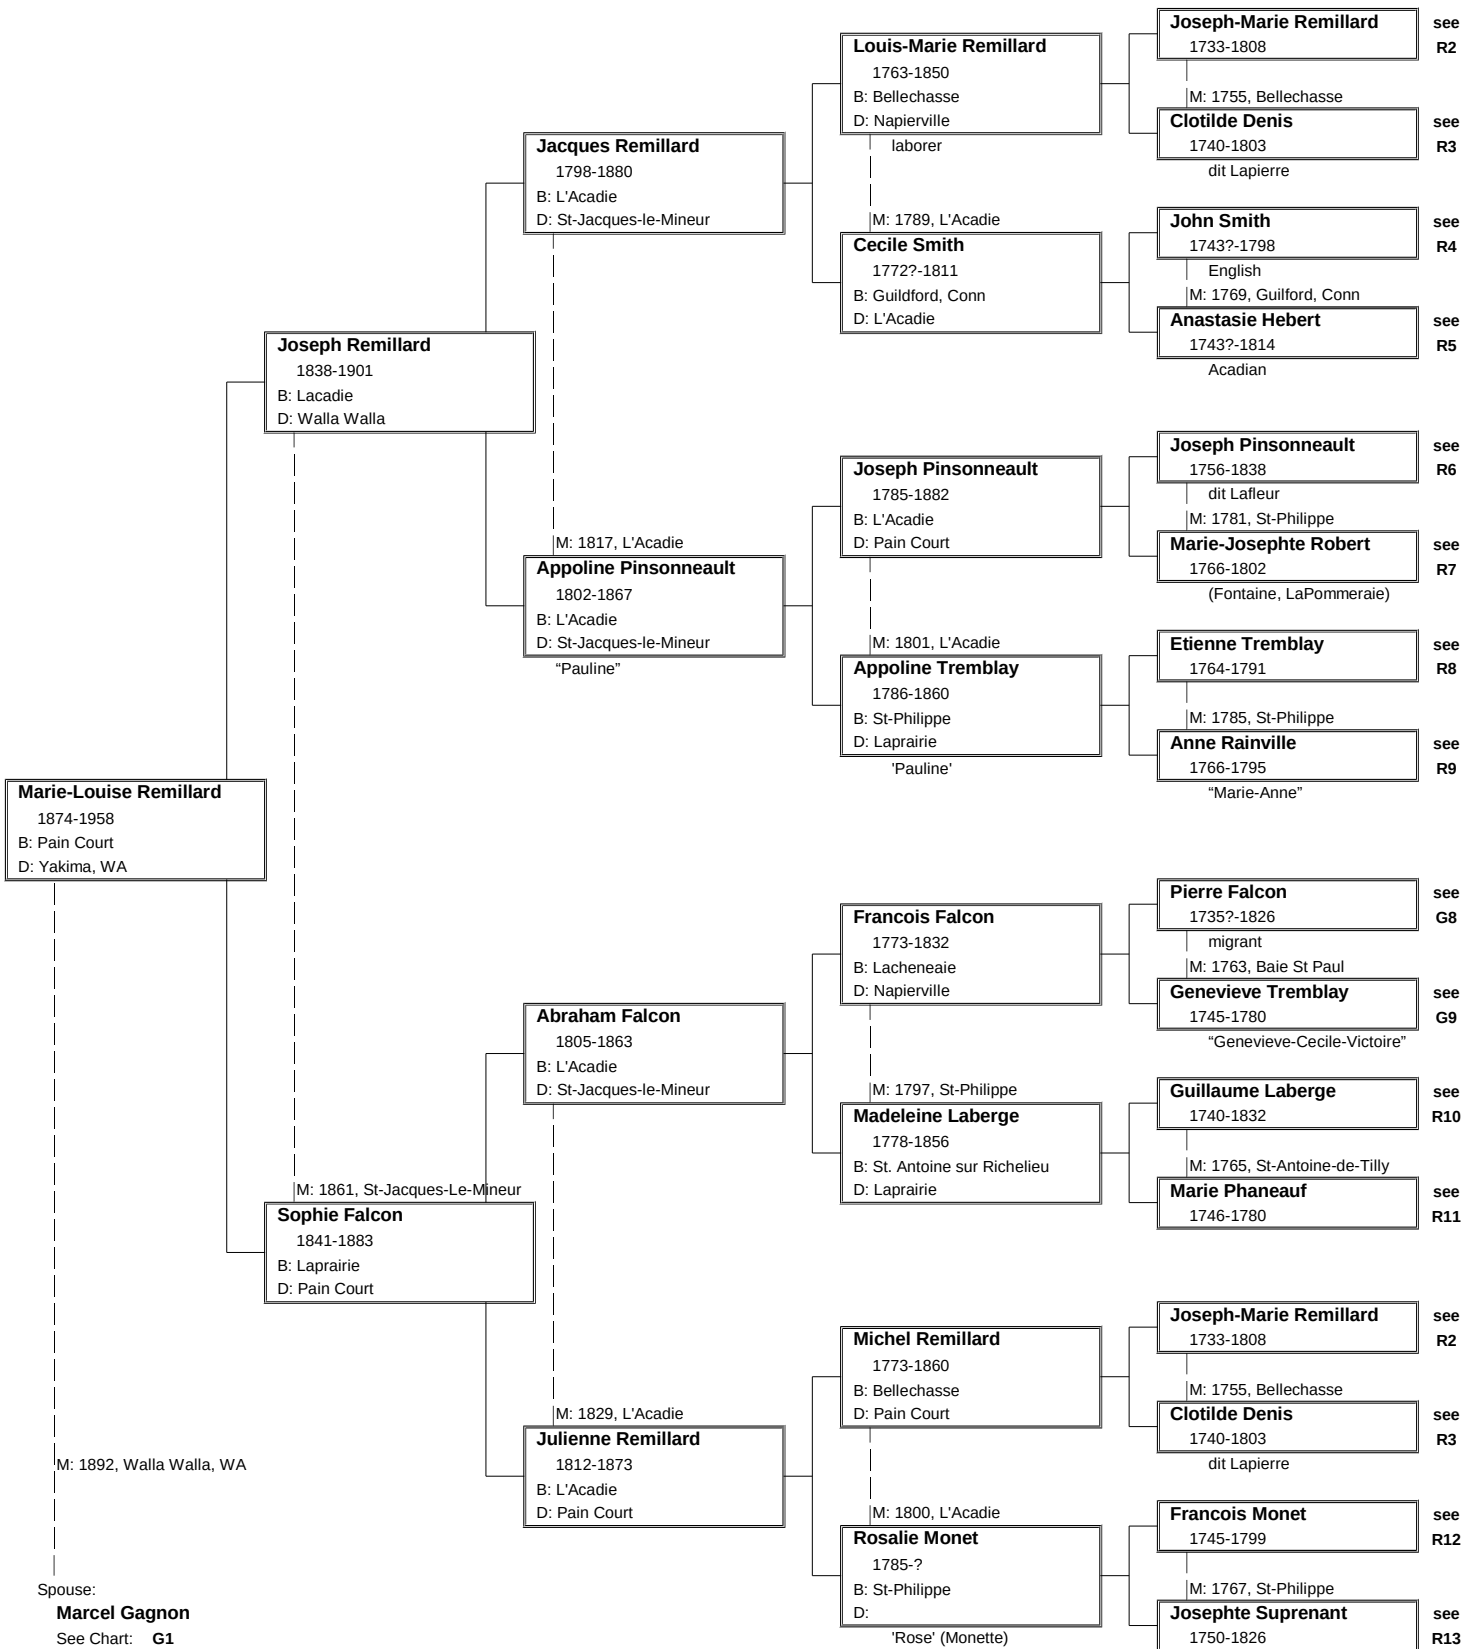

Additional charts extend the tree where needed.

Refer to the noted chart number where these extensions occur.

Where common ancestors occur, the tree segment(s) are contained in the Gagnon set of charts.

Chart G11 (Gagne)

G11

See chart G9

See chart G9

Chart R1 (Remillard)

R1

See chart R1

Chart R4 (Smith)