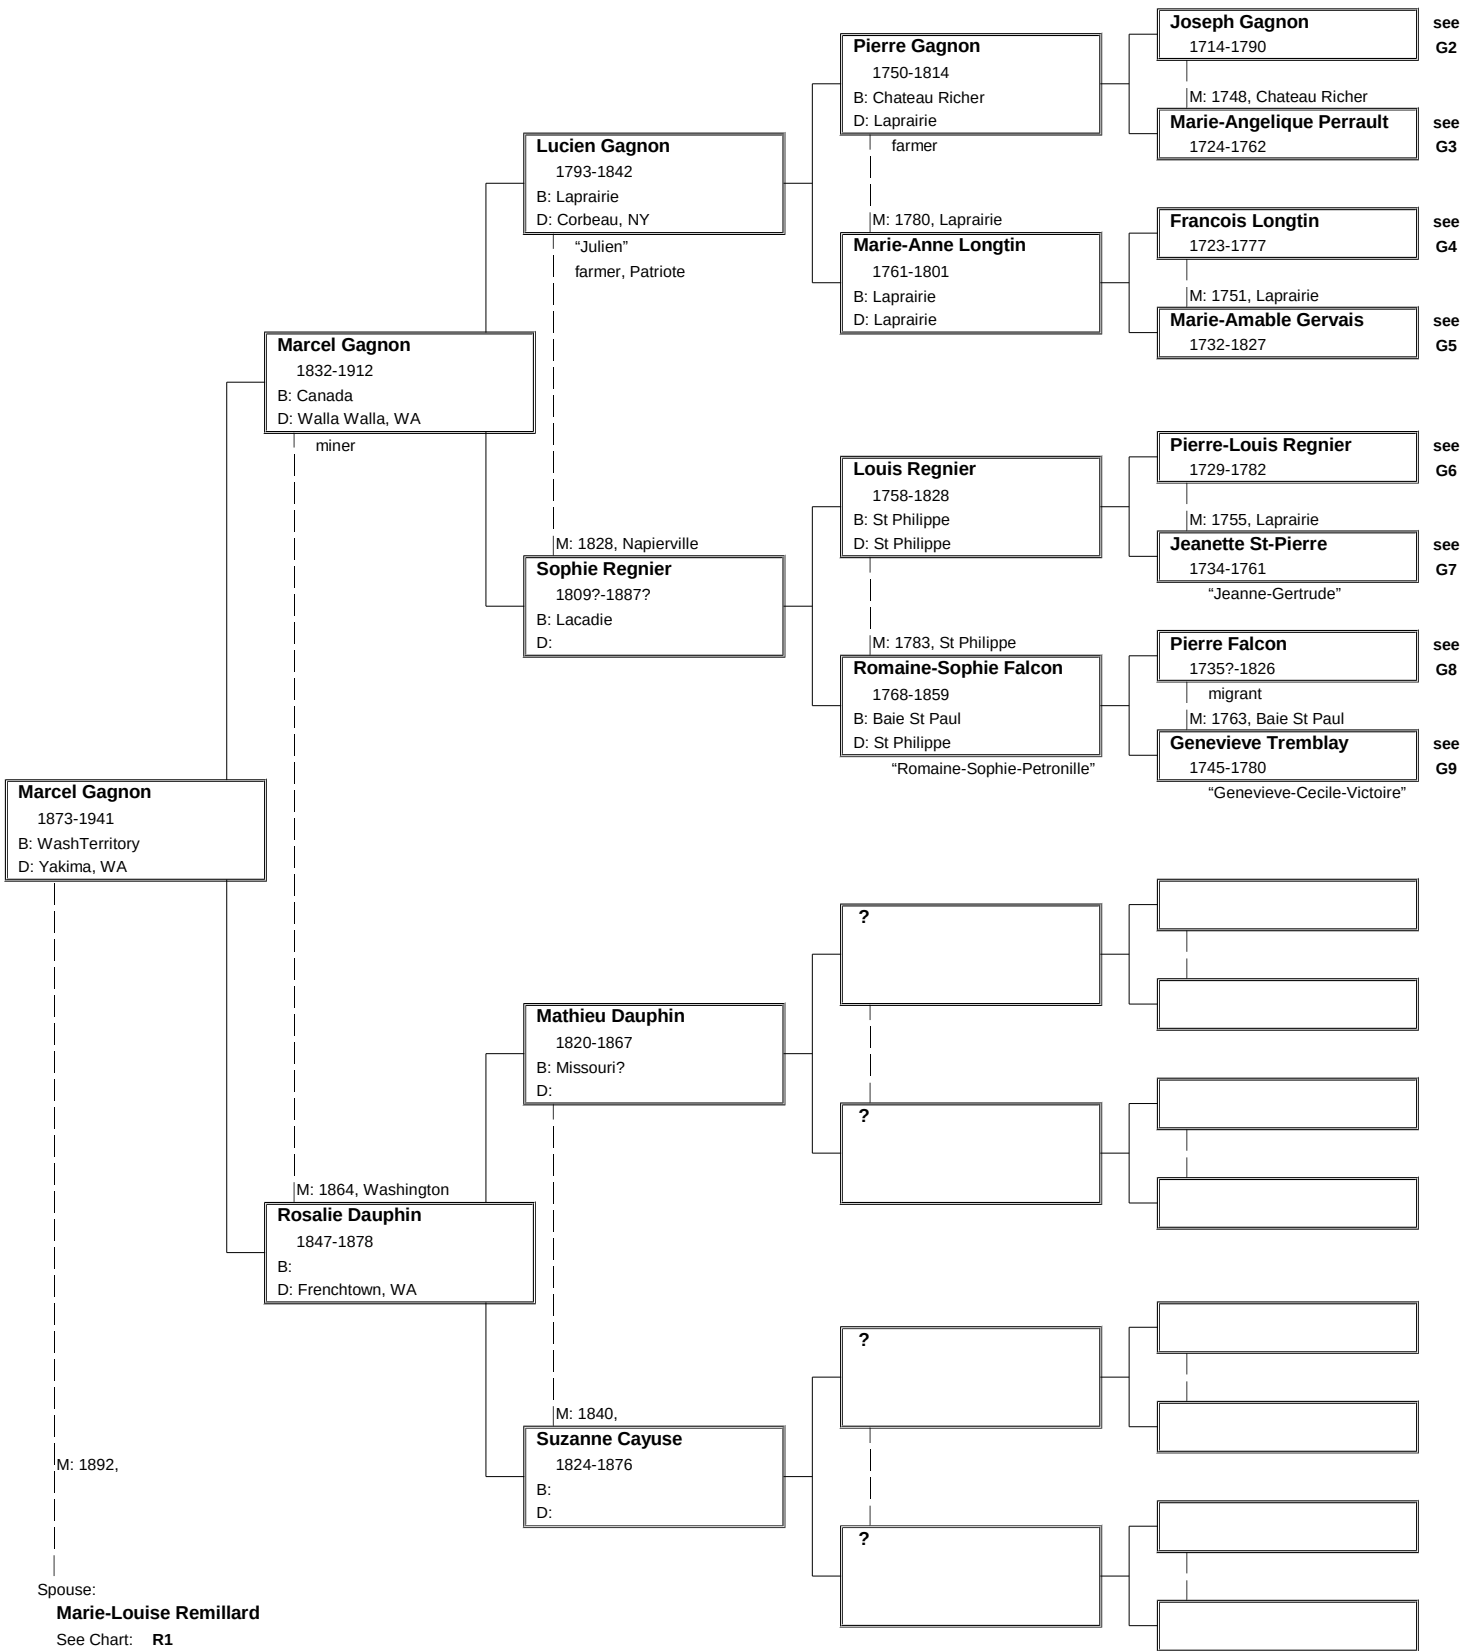

Additional charts extend the tree where needed.

Refer to the noted chart number where these extensions occur.

Where common ancestors occur, the tree segment(s) are contained in the Gagnon set of charts.

Chart Names: Charts are named by the family name(s) of the individual(s) on the left.

Chart Numbering: Charts are numbered on the upper right of the page.
Prefix "G" indicates Gagnon family ancestry; "R" indicates Remillard.
Some charts are common due to marriage of distant cousins.

Grande Recrue The Great Recruitment of over 100 migrants to settle in Montreal in 1653.

Fille du Marier "Marriageable young girl" who was recruited to migrate between 1634 and 1662.

Fille du Roi "King's Daughter," a young woman who arrived in New France between 1663 and 1673 under the financial sponsorship of King Louis XIV

Gagnon – Remillard Family Tree

See Pedigree Chart G1

See Pedigree Chart R1

Chart G1 (Gagnon)

G1

Spouse:
Marie-Louise Remillard
 See Chart: **R1**

2nd Spouse: Julia Raymond

Chart G2 (Gagnon – Lacroix)