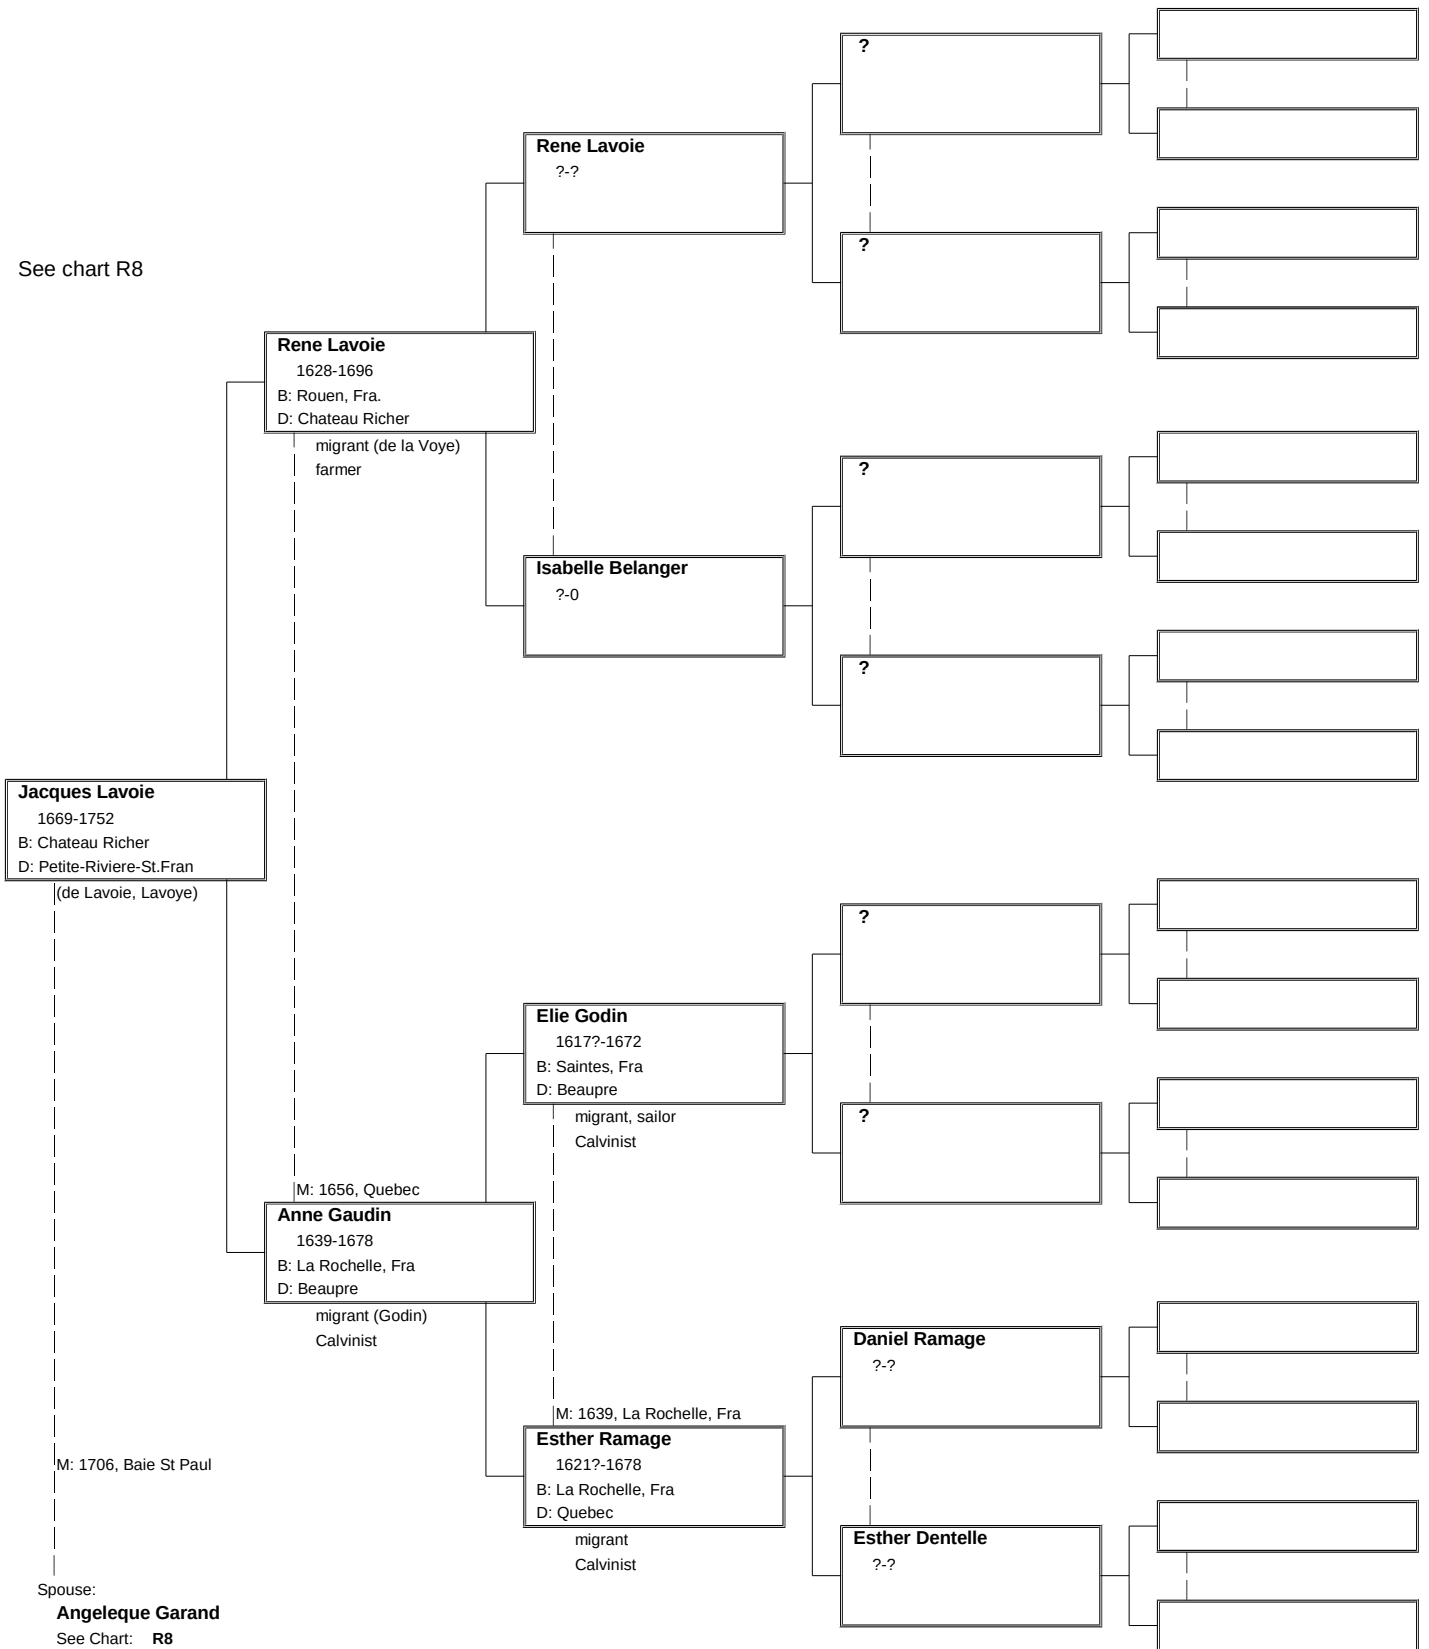

Additional charts extend the tree where needed.

Refer to the noted chart number where these extensions occur.

Where common ancestors occur, the tree segment(s) are contained in the Gagnon set of charts.

See chart R7

Chart R21 (Menard – Fortier)

R21

See chart R7

See chart R8

See chart R8

See chart R1

Chart R25 (Betournay – Ronceray – Dupuis – Marier)