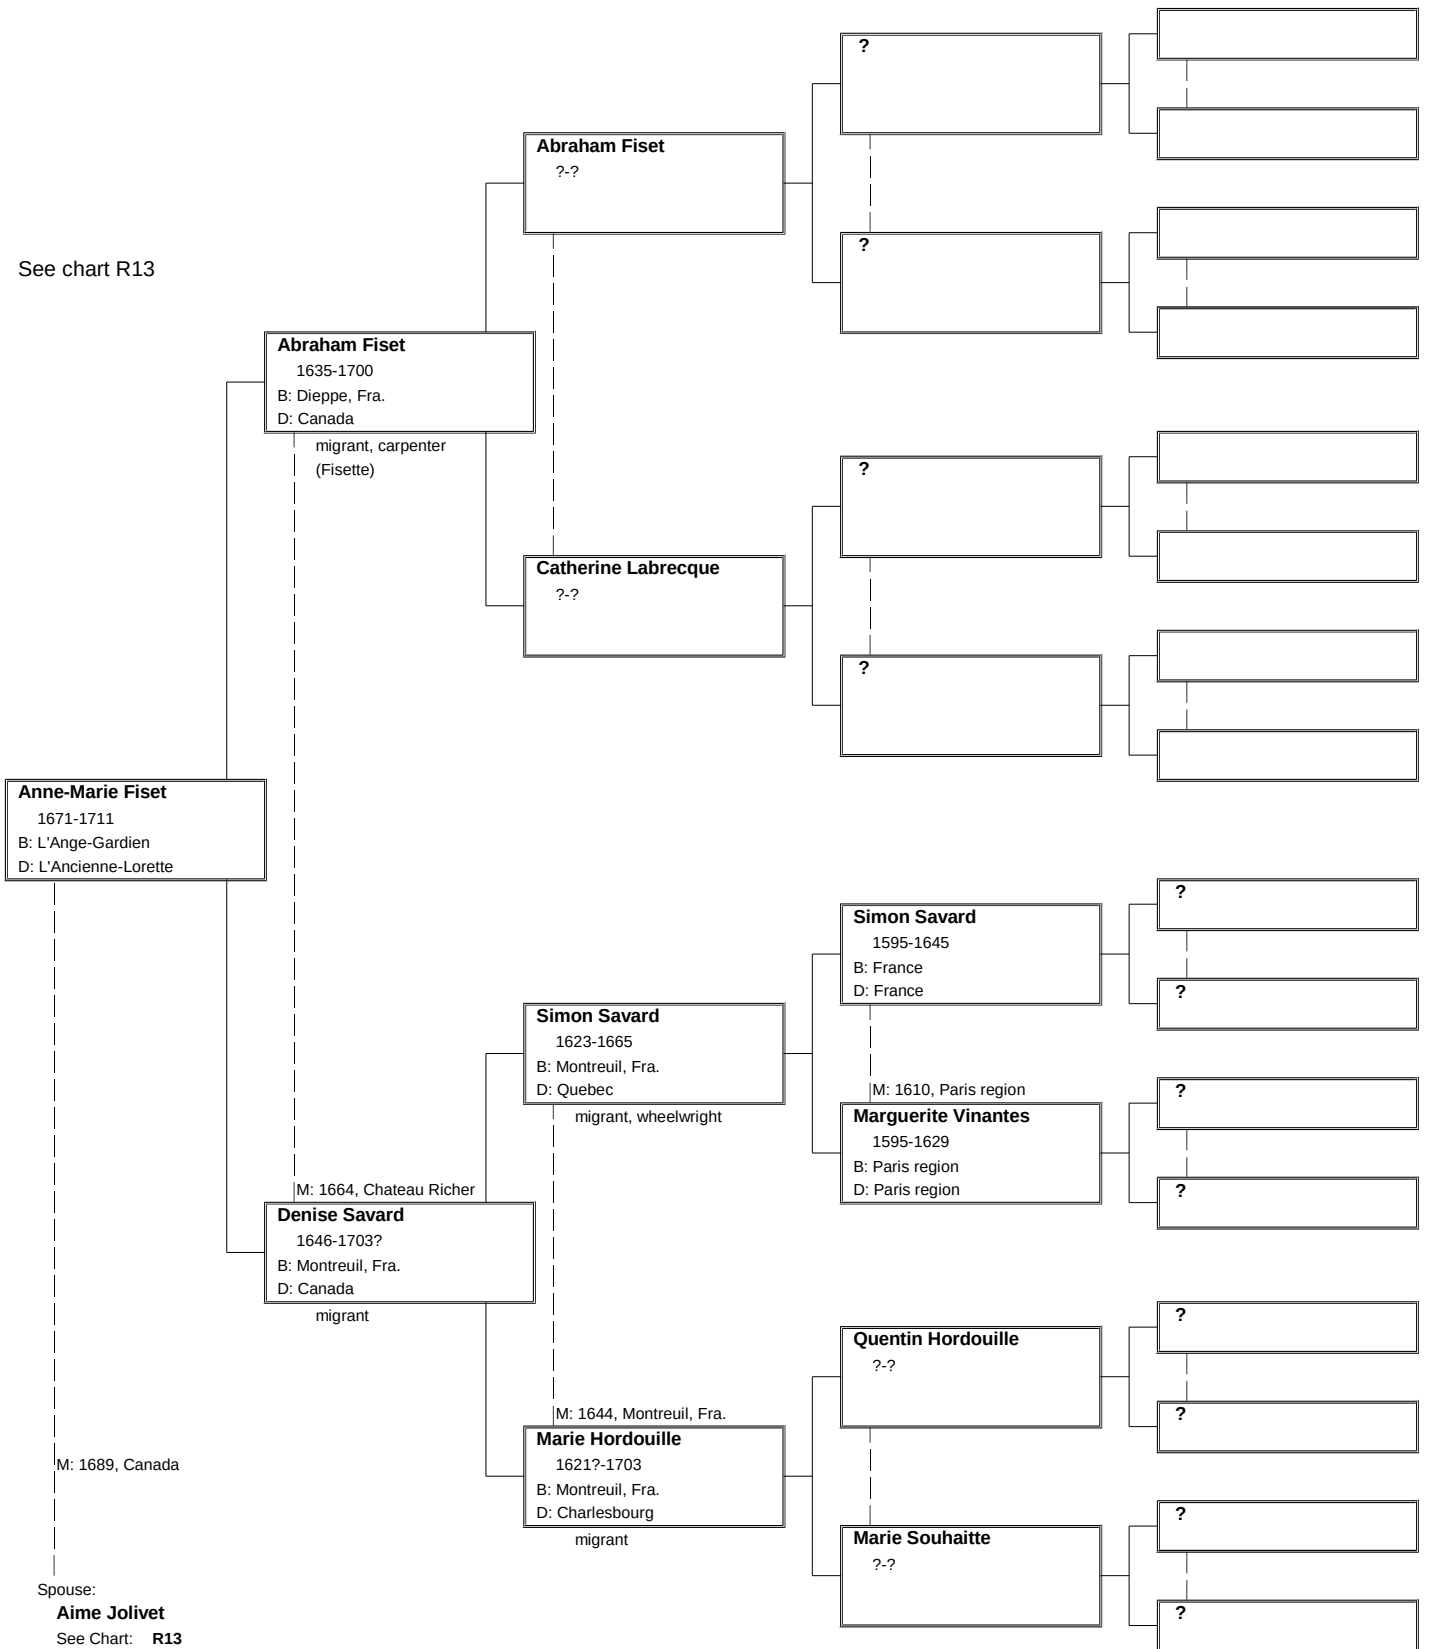

Additional charts extend the tree where needed.

Refer to the noted chart number where these extensions occur.

Where common ancestors occur, the tree segment(s) are contained in the Gagnon set of charts.

See chart R13

Chart R31 (Fiset – Savard)

R31

See chart R13

CHART MAPS

Gagnon Charts

1900

1800

1700

1600

CHART MAPS

Gagnon Charts

1900

1800

1700

1600