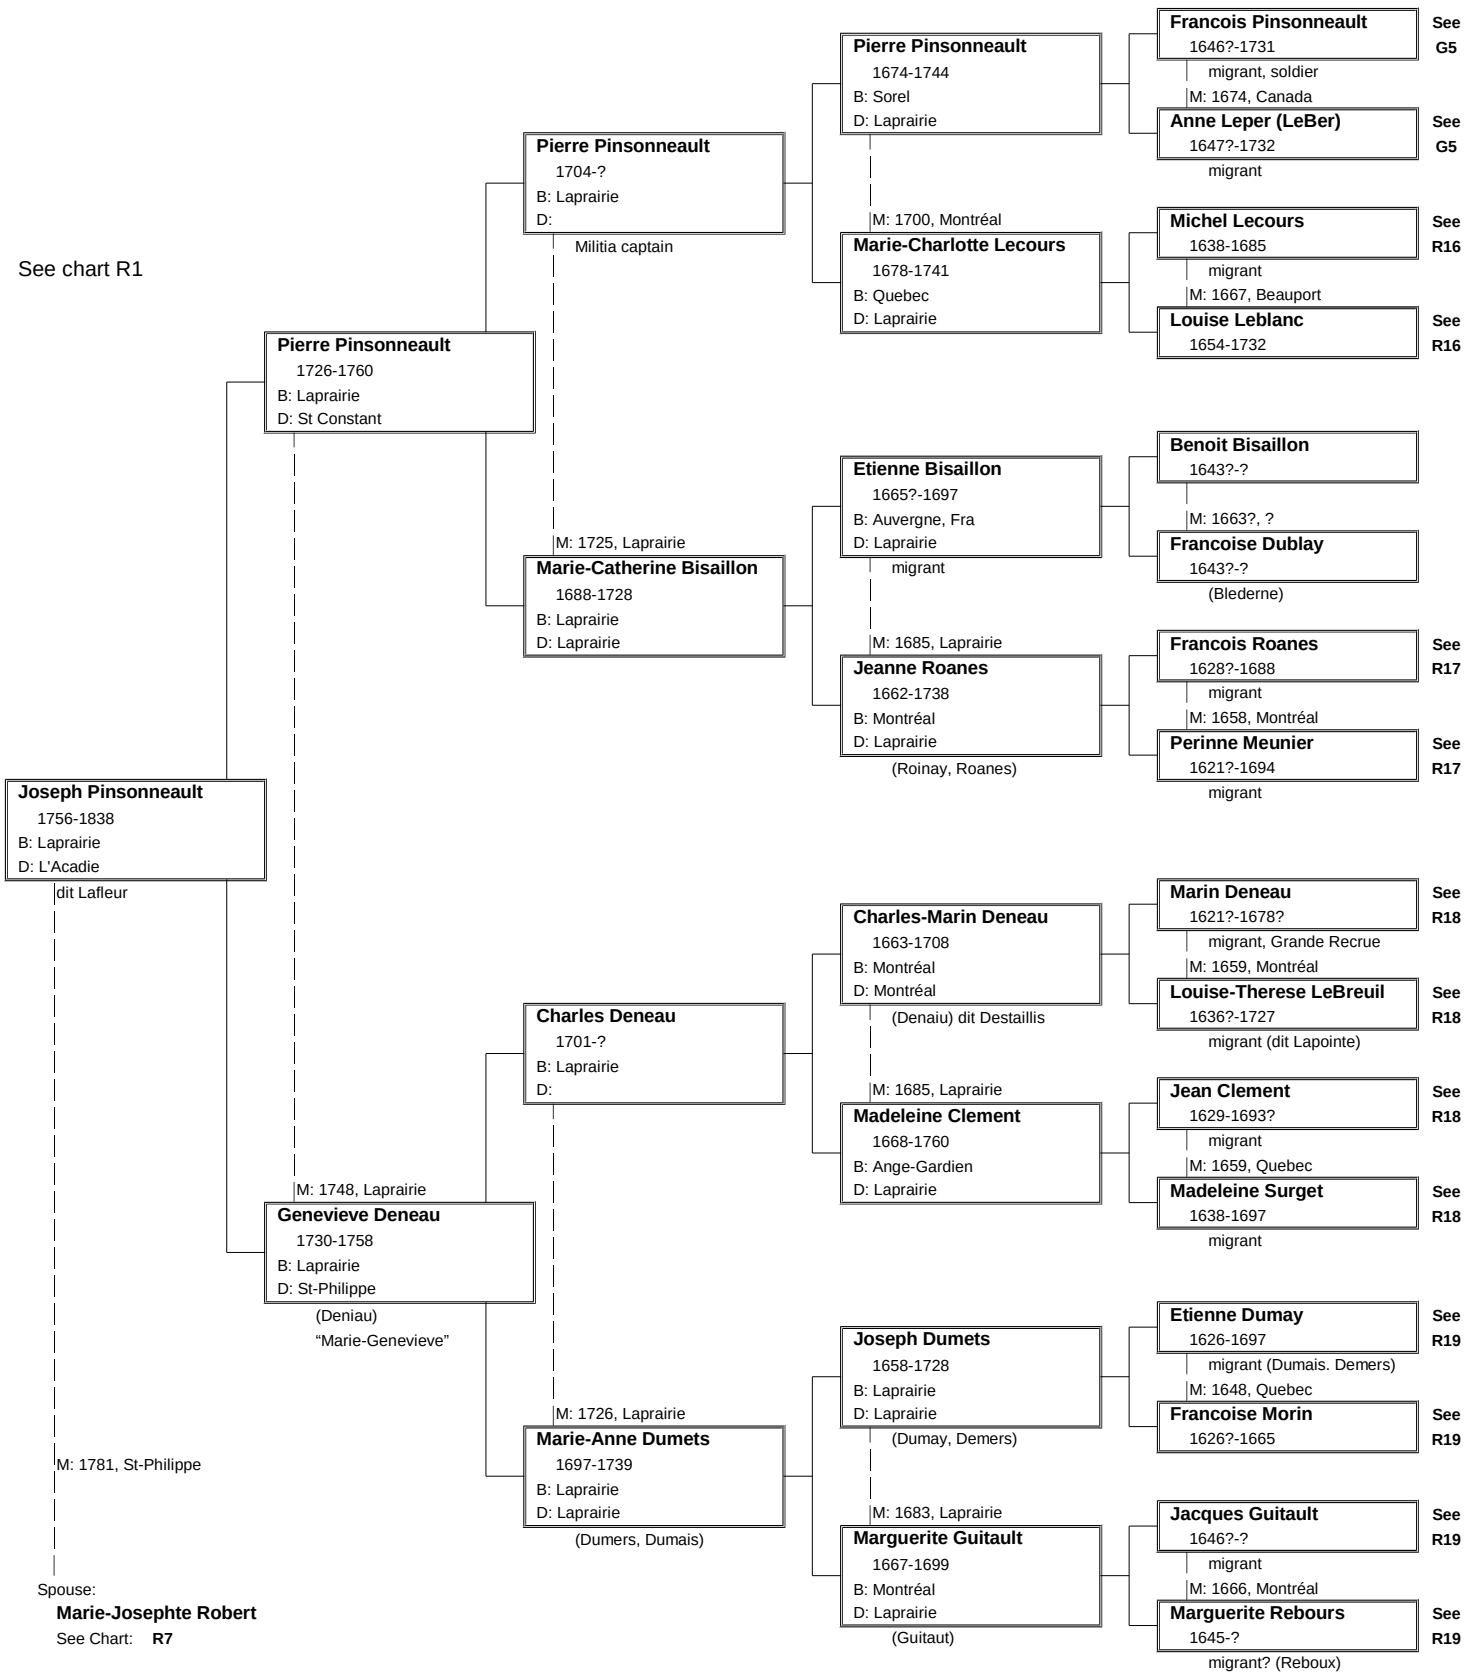

Additional charts extend the tree where needed.

Refer to the noted chart number where these extensions occur.

Where common ancestors occur, the tree segment(s) are contained in the Gagnon set of charts.

Chart G11 (Gagne)

G11

See chart G9

See chart G9

Chart R1 (Remillard)

R1

See chart R1

Chart R4 (Smith)

R4

See chart R1

Chart R5 (Hebert – Dupuis)

R5

See chart R1

Chart R6 (Pinsonneault – Deneau)

Chart R7 (Robert – Longtin)

R7