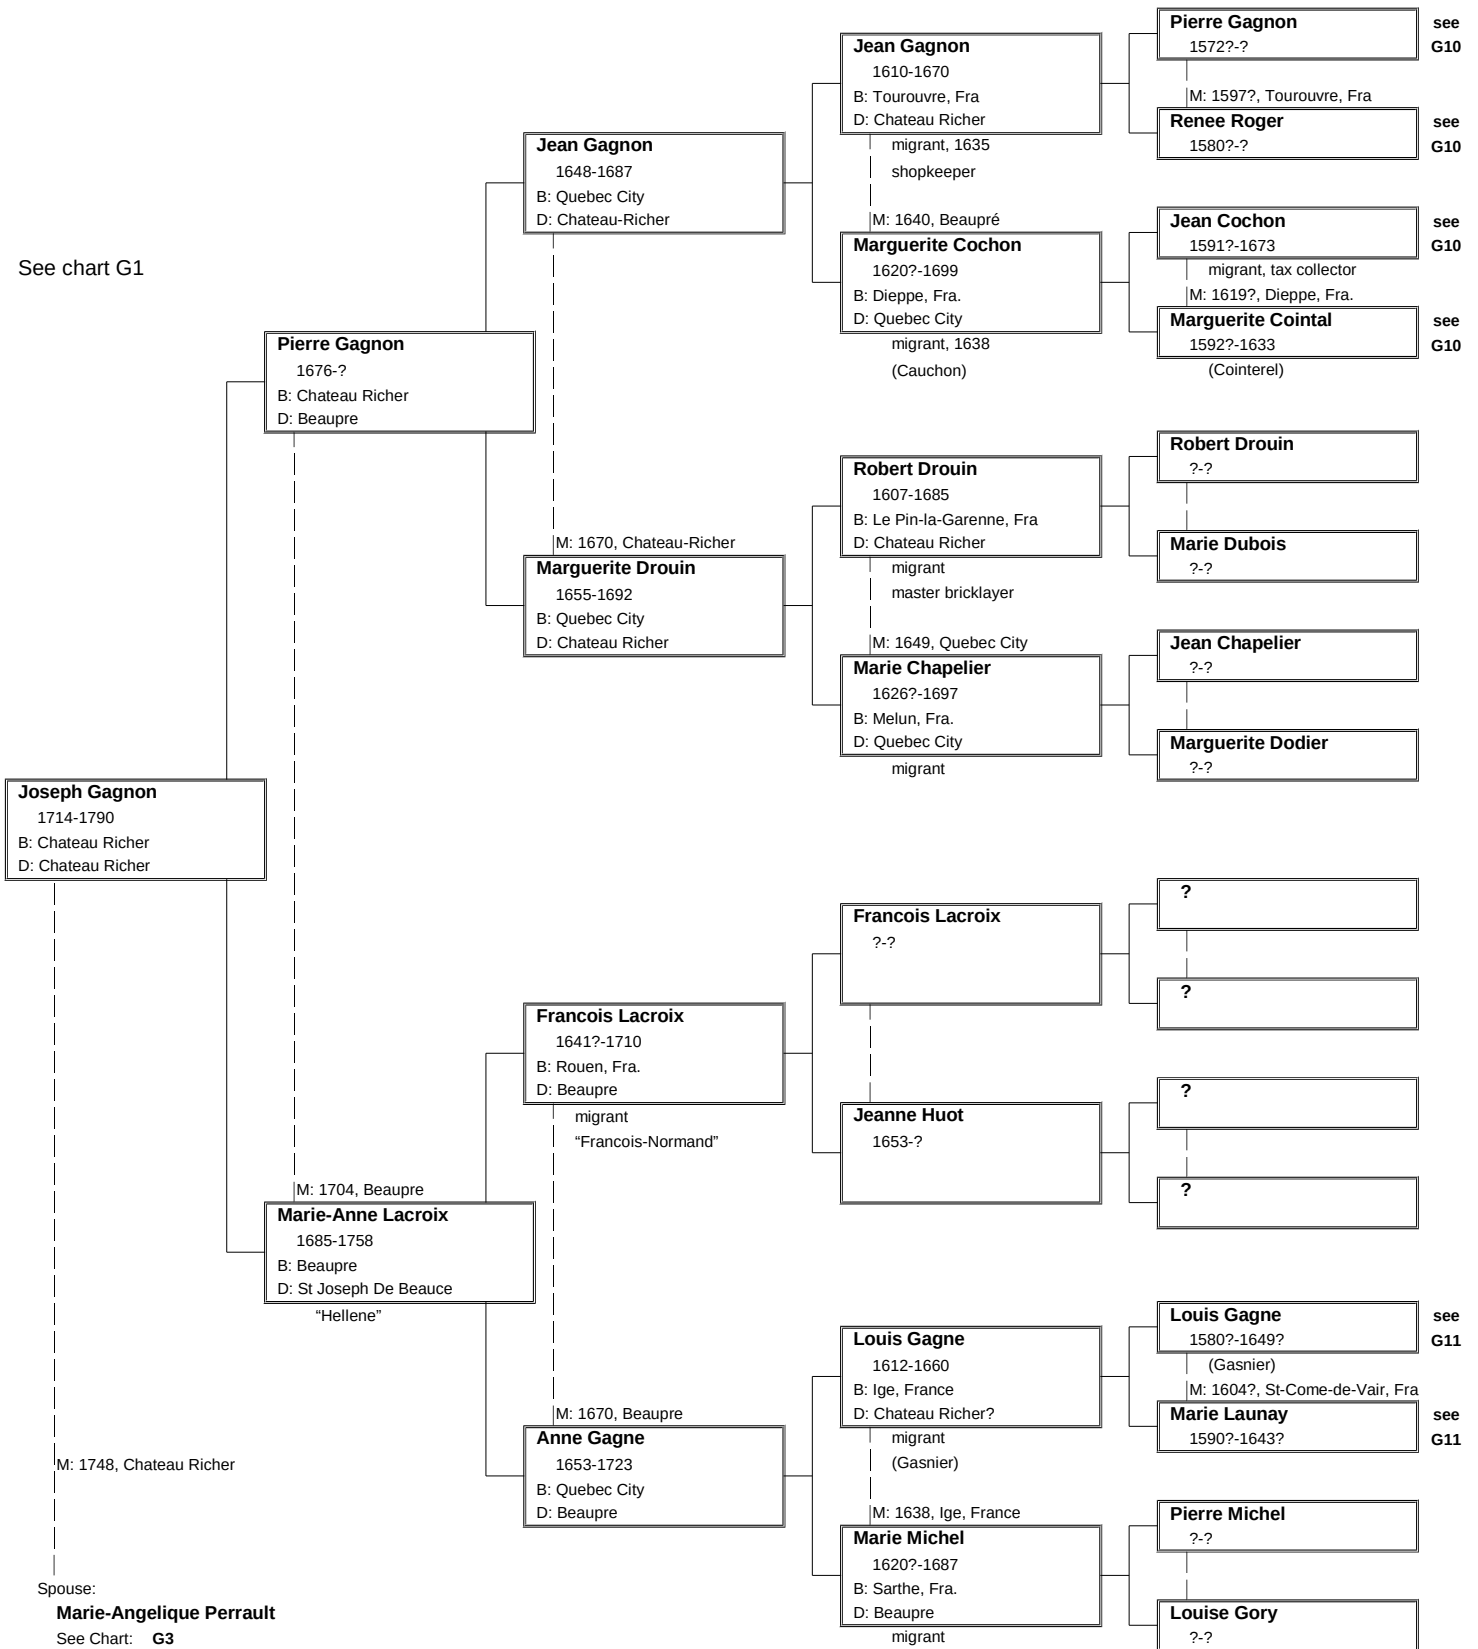

Additional charts extend the tree where needed.

Refer to the noted chart number where these extensions occur.

Where common ancestors occur, the tree segment(s) are contained in the Gagnon set of charts.

Chart Names: Charts are named by the family name(s) of the individual(s) on the left.

Chart Numbering: Charts are numbered on the upper right of the page.
Prefix "G" indicates Gagnon family ancestry; "R" indicates Remillard.
Some charts are common due to marriage of distant cousins.

Grande Recrue The Great Recruitment of over 100 migrants to settle in Montreal in 1653.

Fille du Marier "Marriageable young girl" who was recruited to migrate between 1634 and 1662.

Fille du Roi "King's Daughter," a young woman who arrived in New France between 1663 and 1673 under the financial sponsorship of King Louis XIV

Gagnon – Remillard Family Tree

See Pedigree Chart G1

See Pedigree Chart R1

Chart G1 (Gagnon)

G1

Spouse:
Marie-Louise Remillard
 See Chart: **R1**

2nd Spouse: Julia Raymond

Chart G2 (Gagnon – Lacroix)