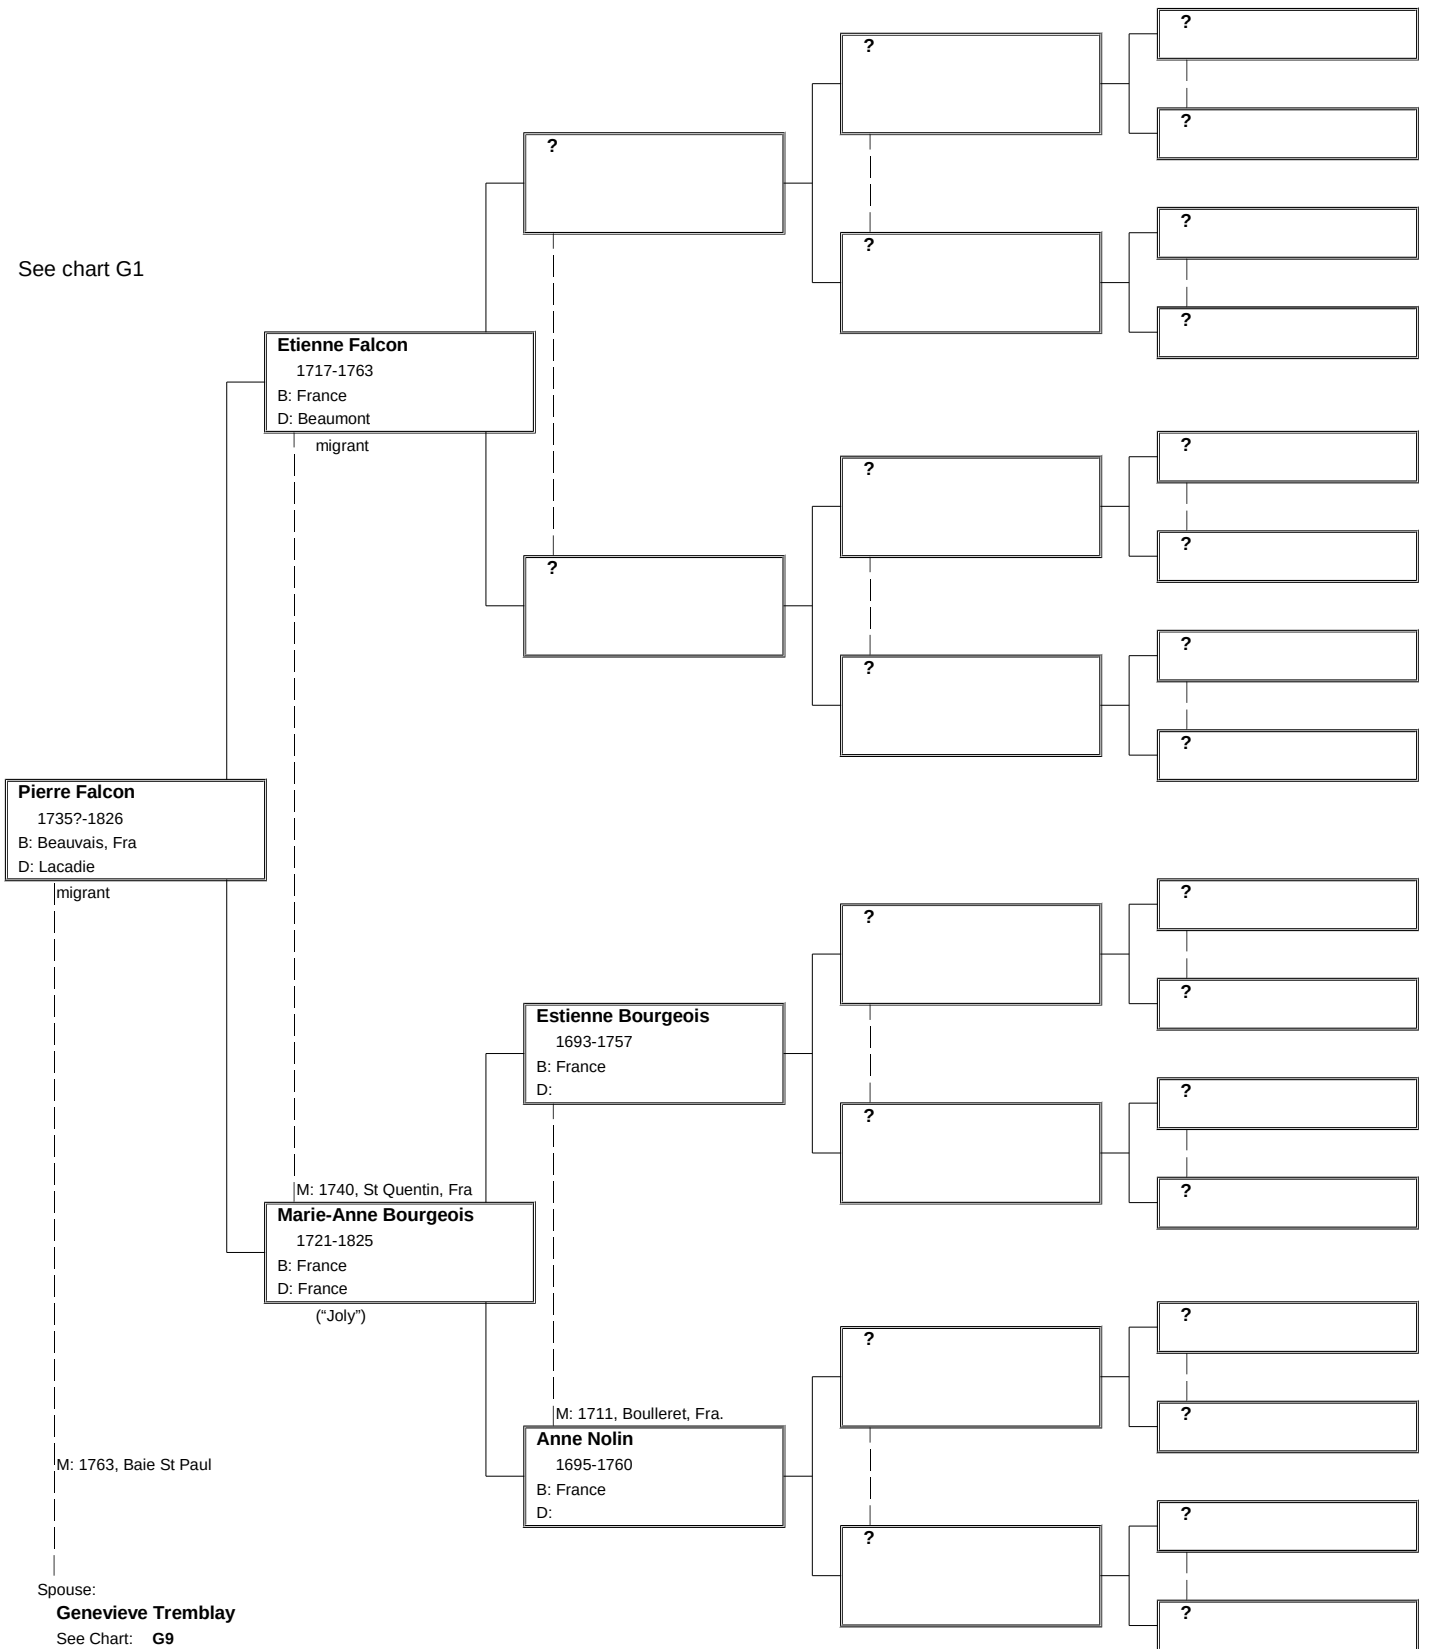

Chart G8 (Falcon – Bourgeois)

See chart G1