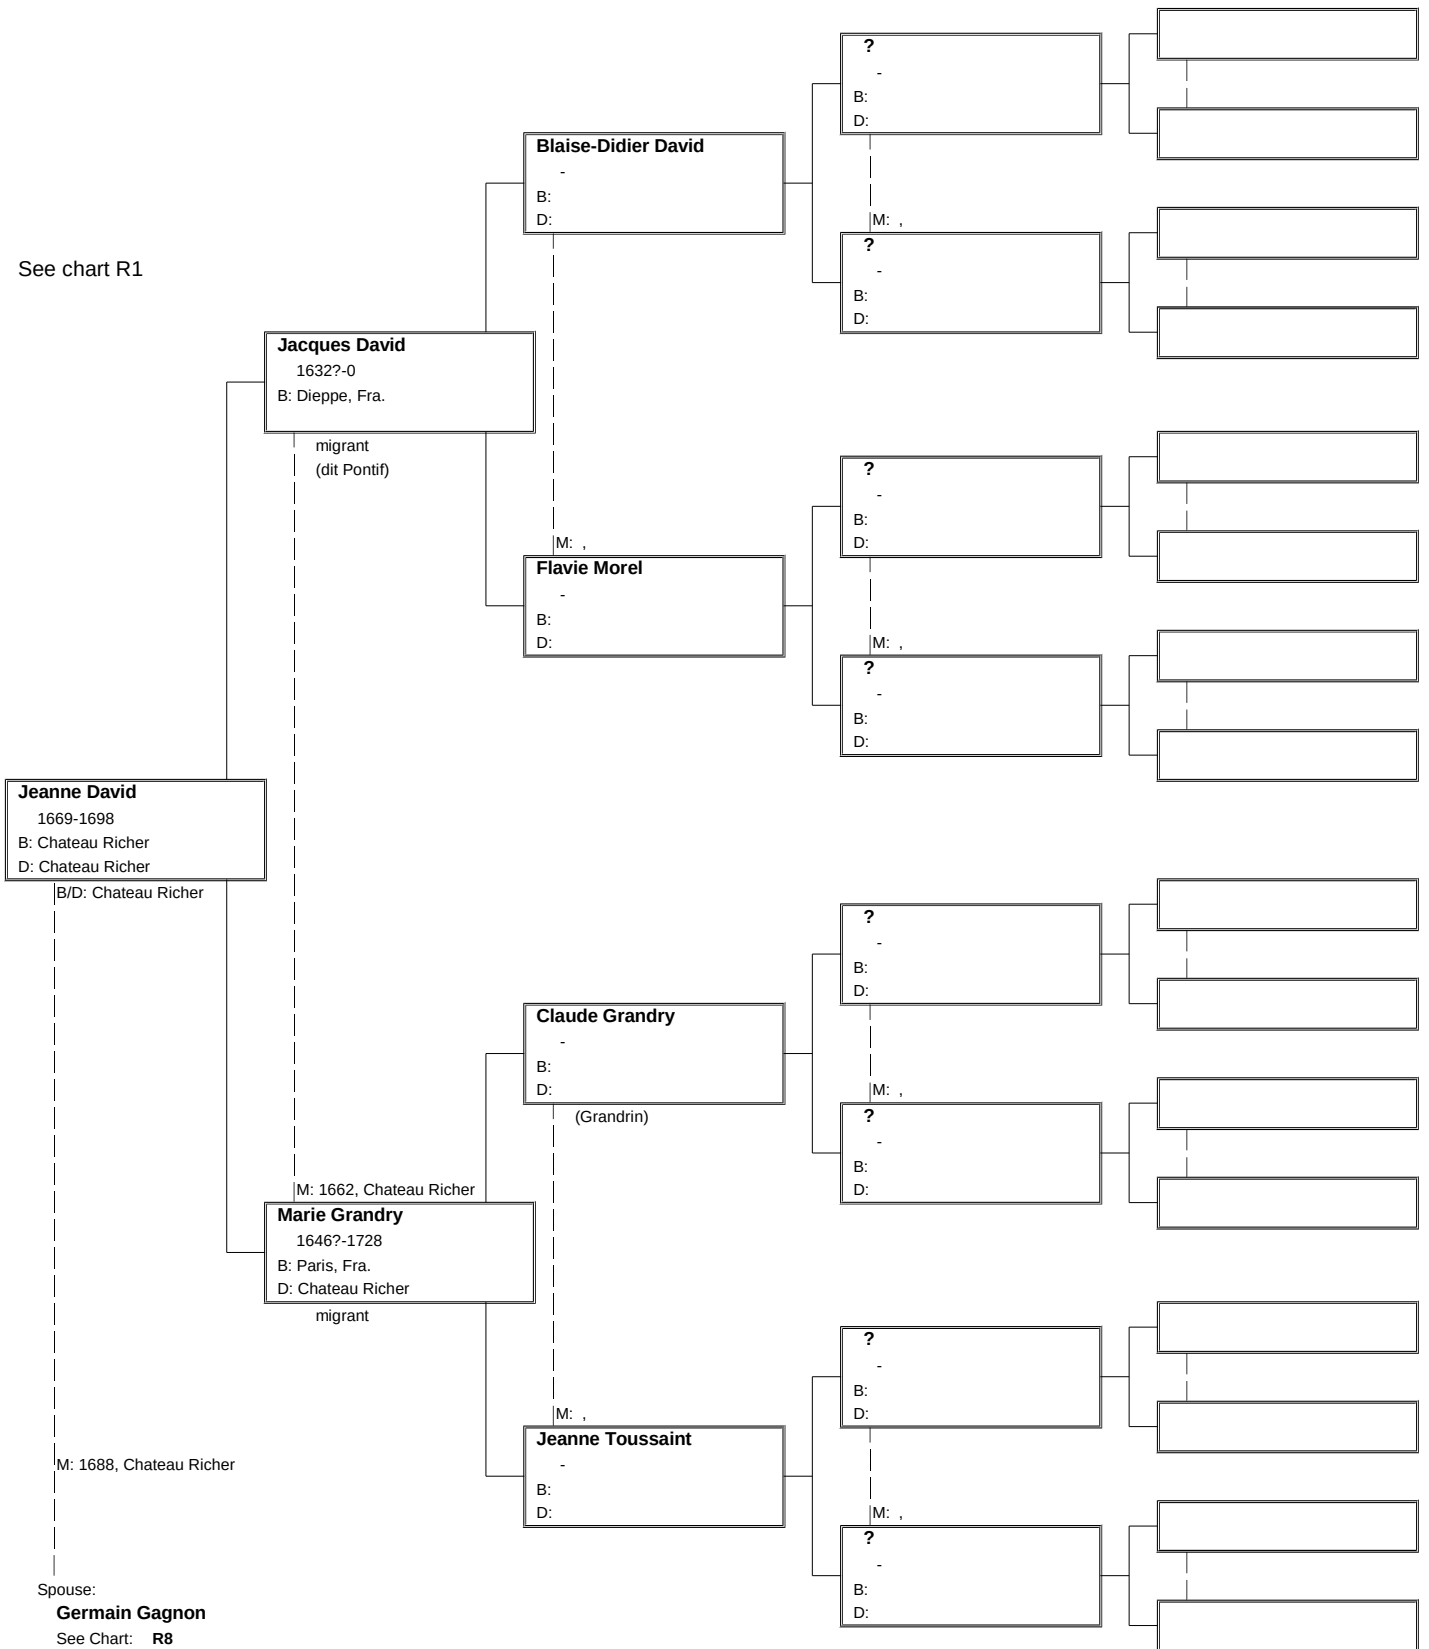

Additional charts extend the tree where needed.

Refer to the noted chart number where these extensions occur.

Where common ancestors occur, the tree segment(s) are contained in the Gagnon set of charts.

See chart R7

Chart R21 (Menard – Fortier)

R21

See chart R7

See chart R8

See chart R8

See chart R1

Chart R25 (Betournay – Ronceray – Dupuis – Marier)