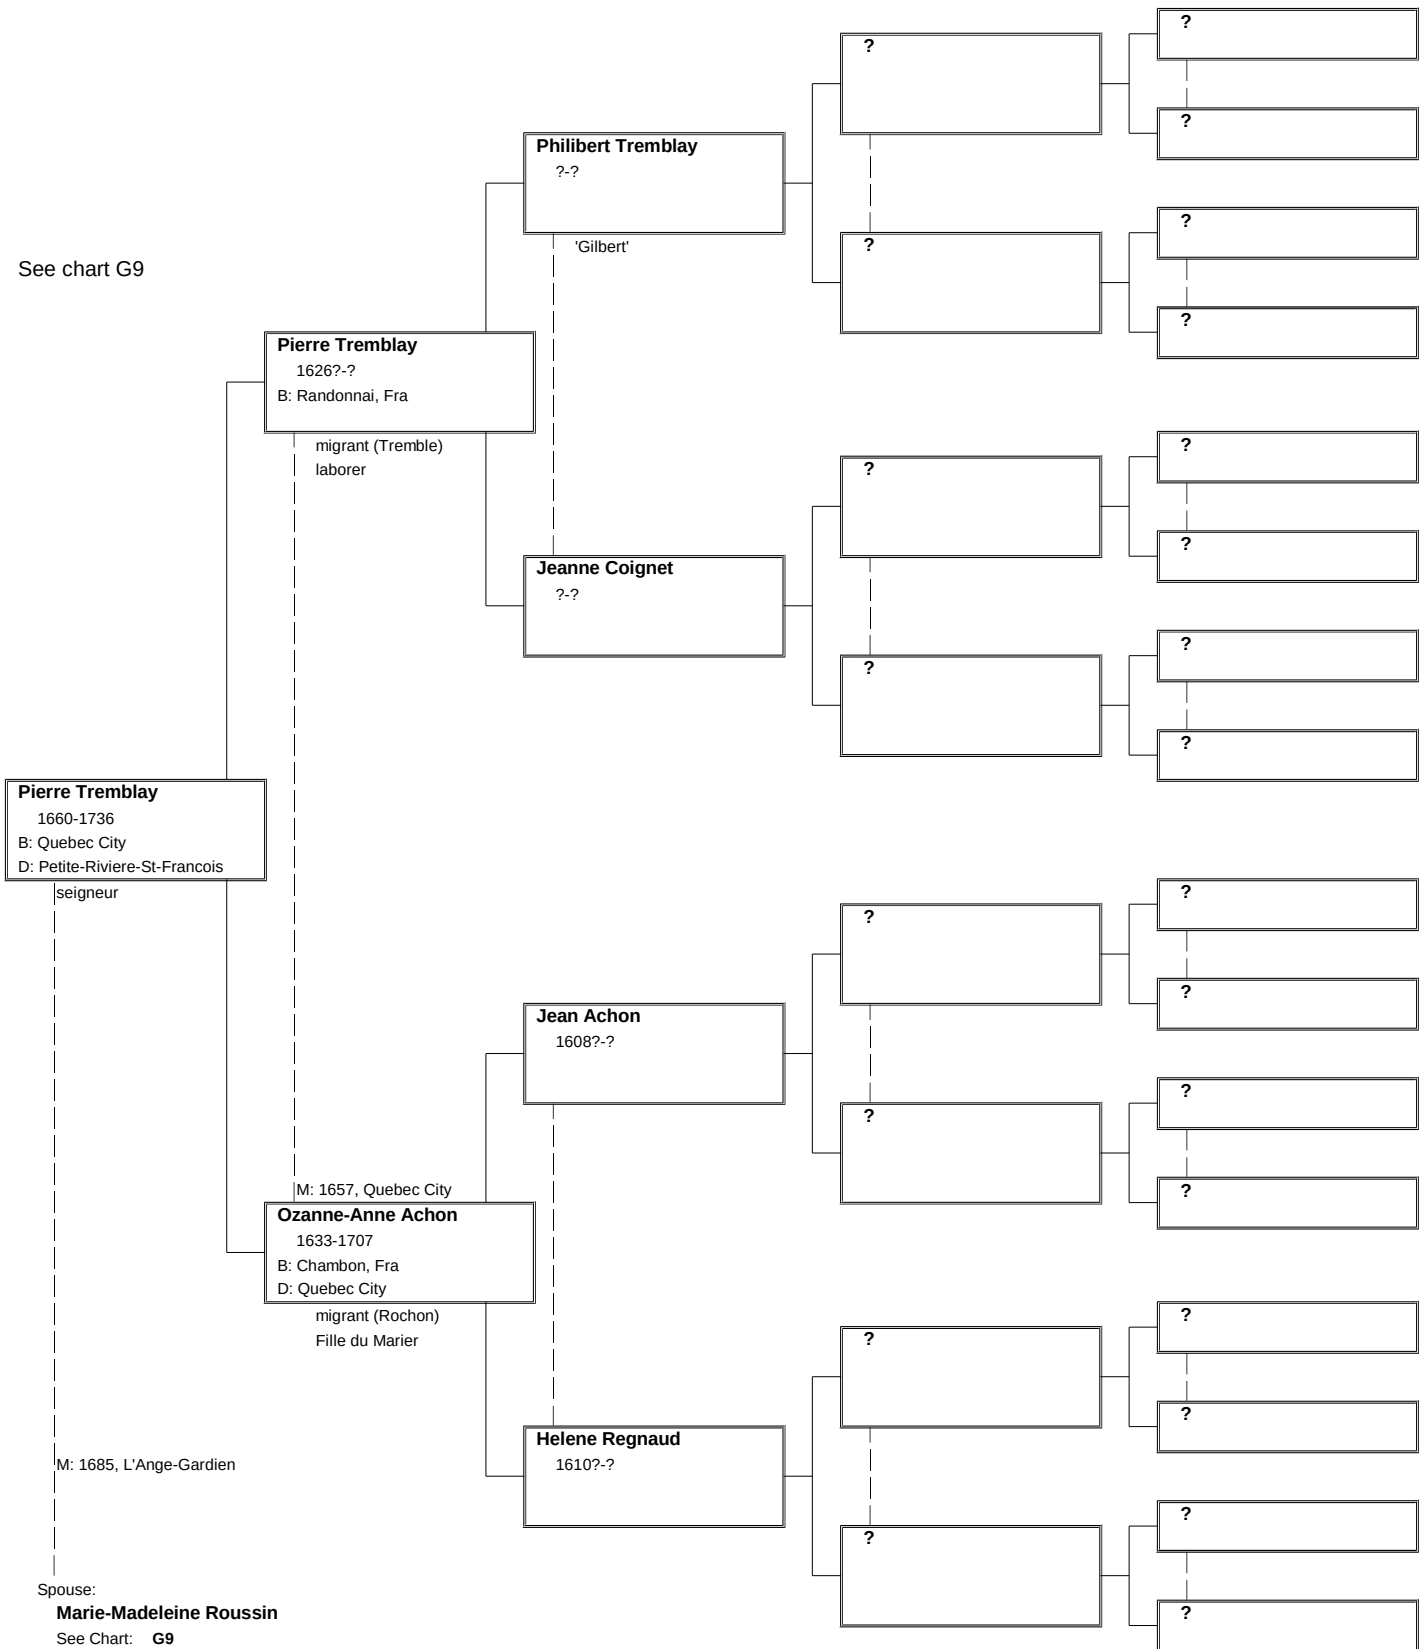

Additional charts extend the tree where needed.

Refer to the noted chart number where these extensions occur.

Where common ancestors occur, the tree segment(s) are contained in the Gagnon set of charts.

Chart G11 (Gagne)

G11

See chart G9

See chart G9

Chart R1 (Remillard)

R1

See chart R1

Chart R4 (Smith)