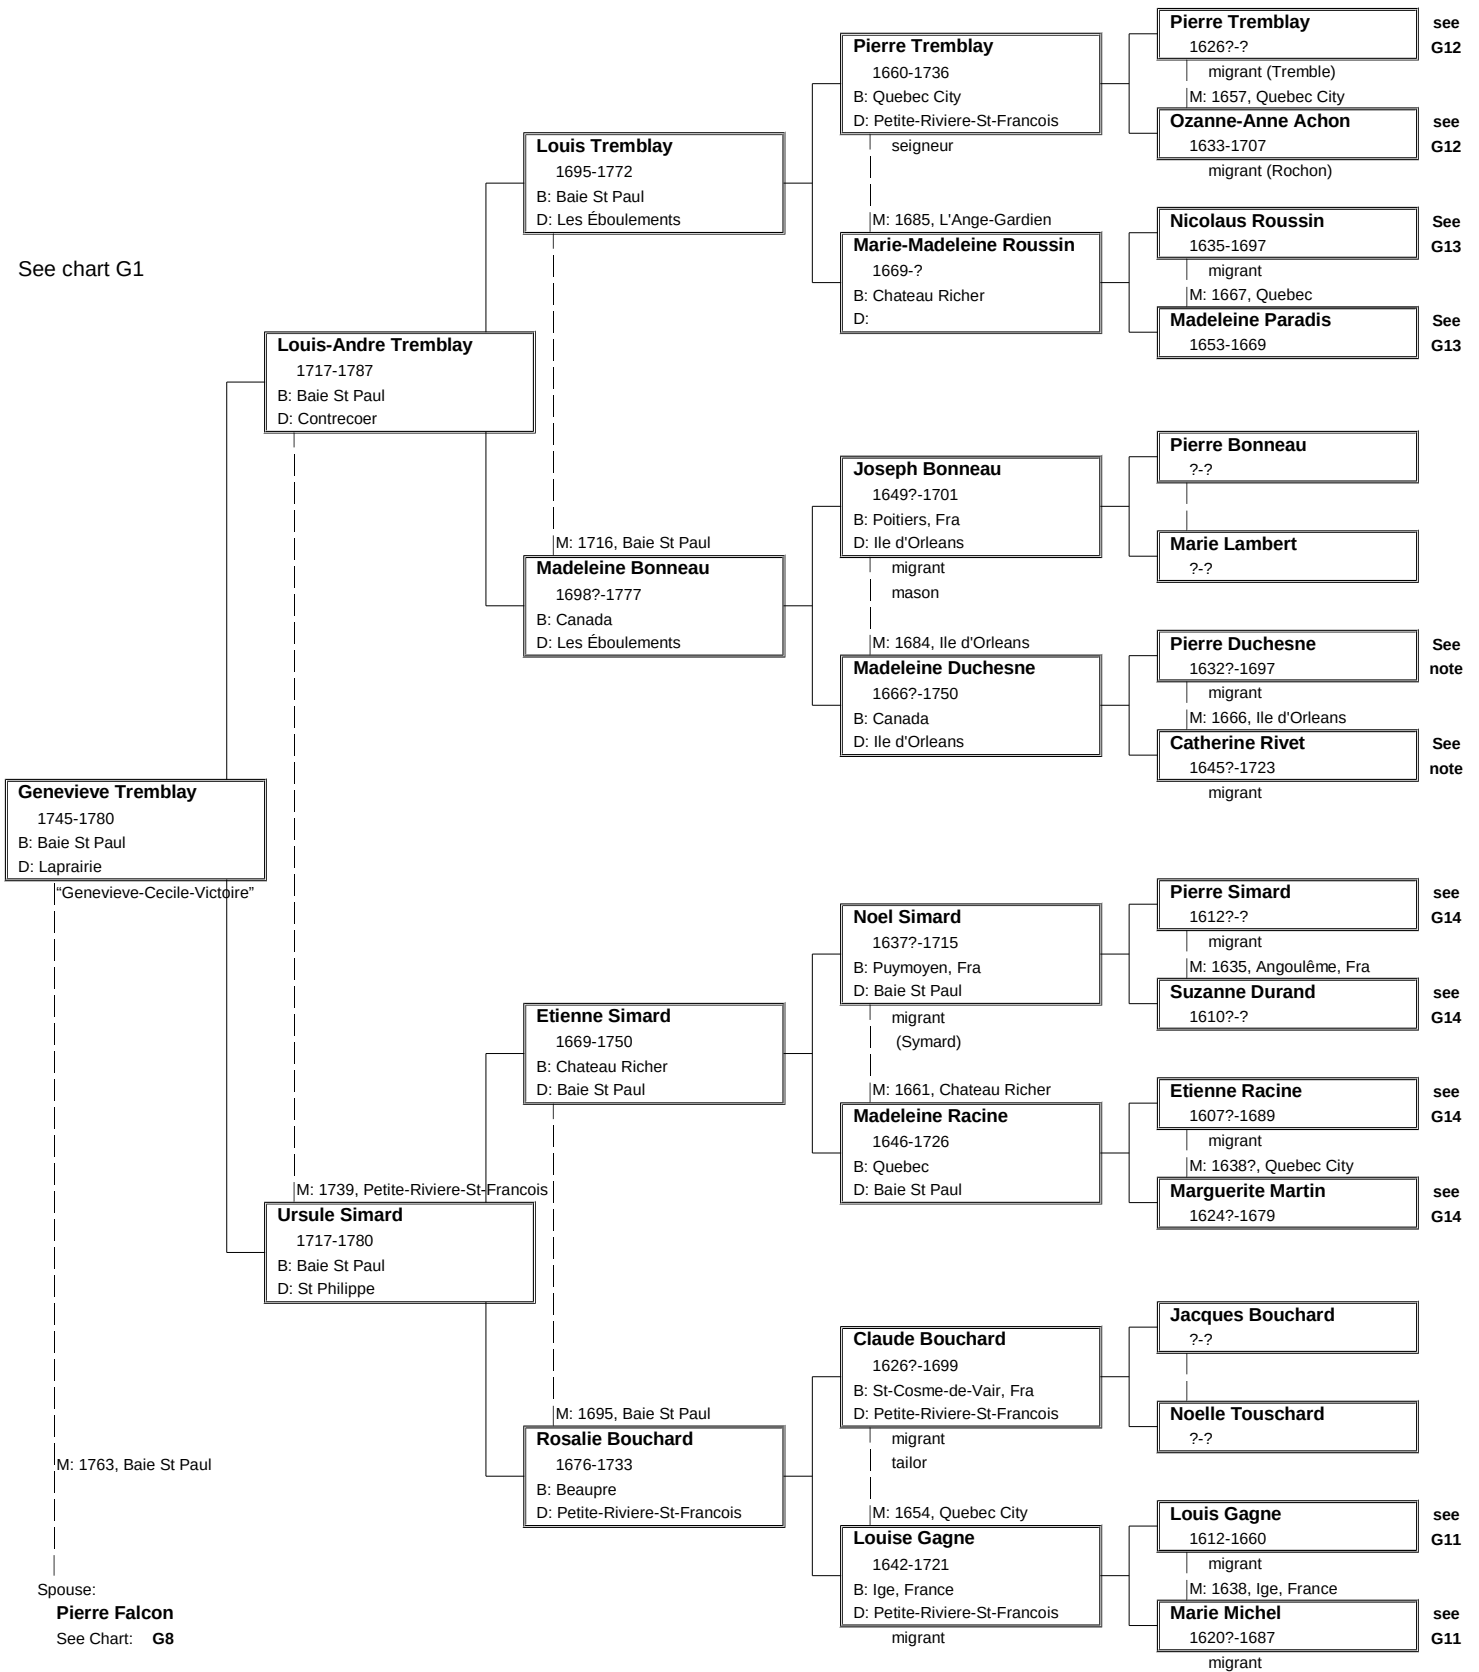

Additional charts extend the tree where needed.

Refer to the noted chart number where these extensions occur.

Where common ancestors occur, the tree segment(s) are contained in the Gagnon set of charts.

See chart G1

Chart G8 (Falcon – Bourgeois)

See chart G1

Chart G9 (Tremblay – Simard)

G9

See chart G1

Notes:

Pierre Duchesne B: Amiens, Fra D: Ile d'Orleans Parents: Jean Duchesne & Catherine Paulet
Catherine Rivet B: Chartres, Fra D: Quebec Parents: Pierre Rivet & Catherine Sorgeaut

Chart G11 (Gagne)

G11

See chart G9

See chart G9

Chart R1 (Remillard)

R1

See chart R1

Chart R4 (Smith)