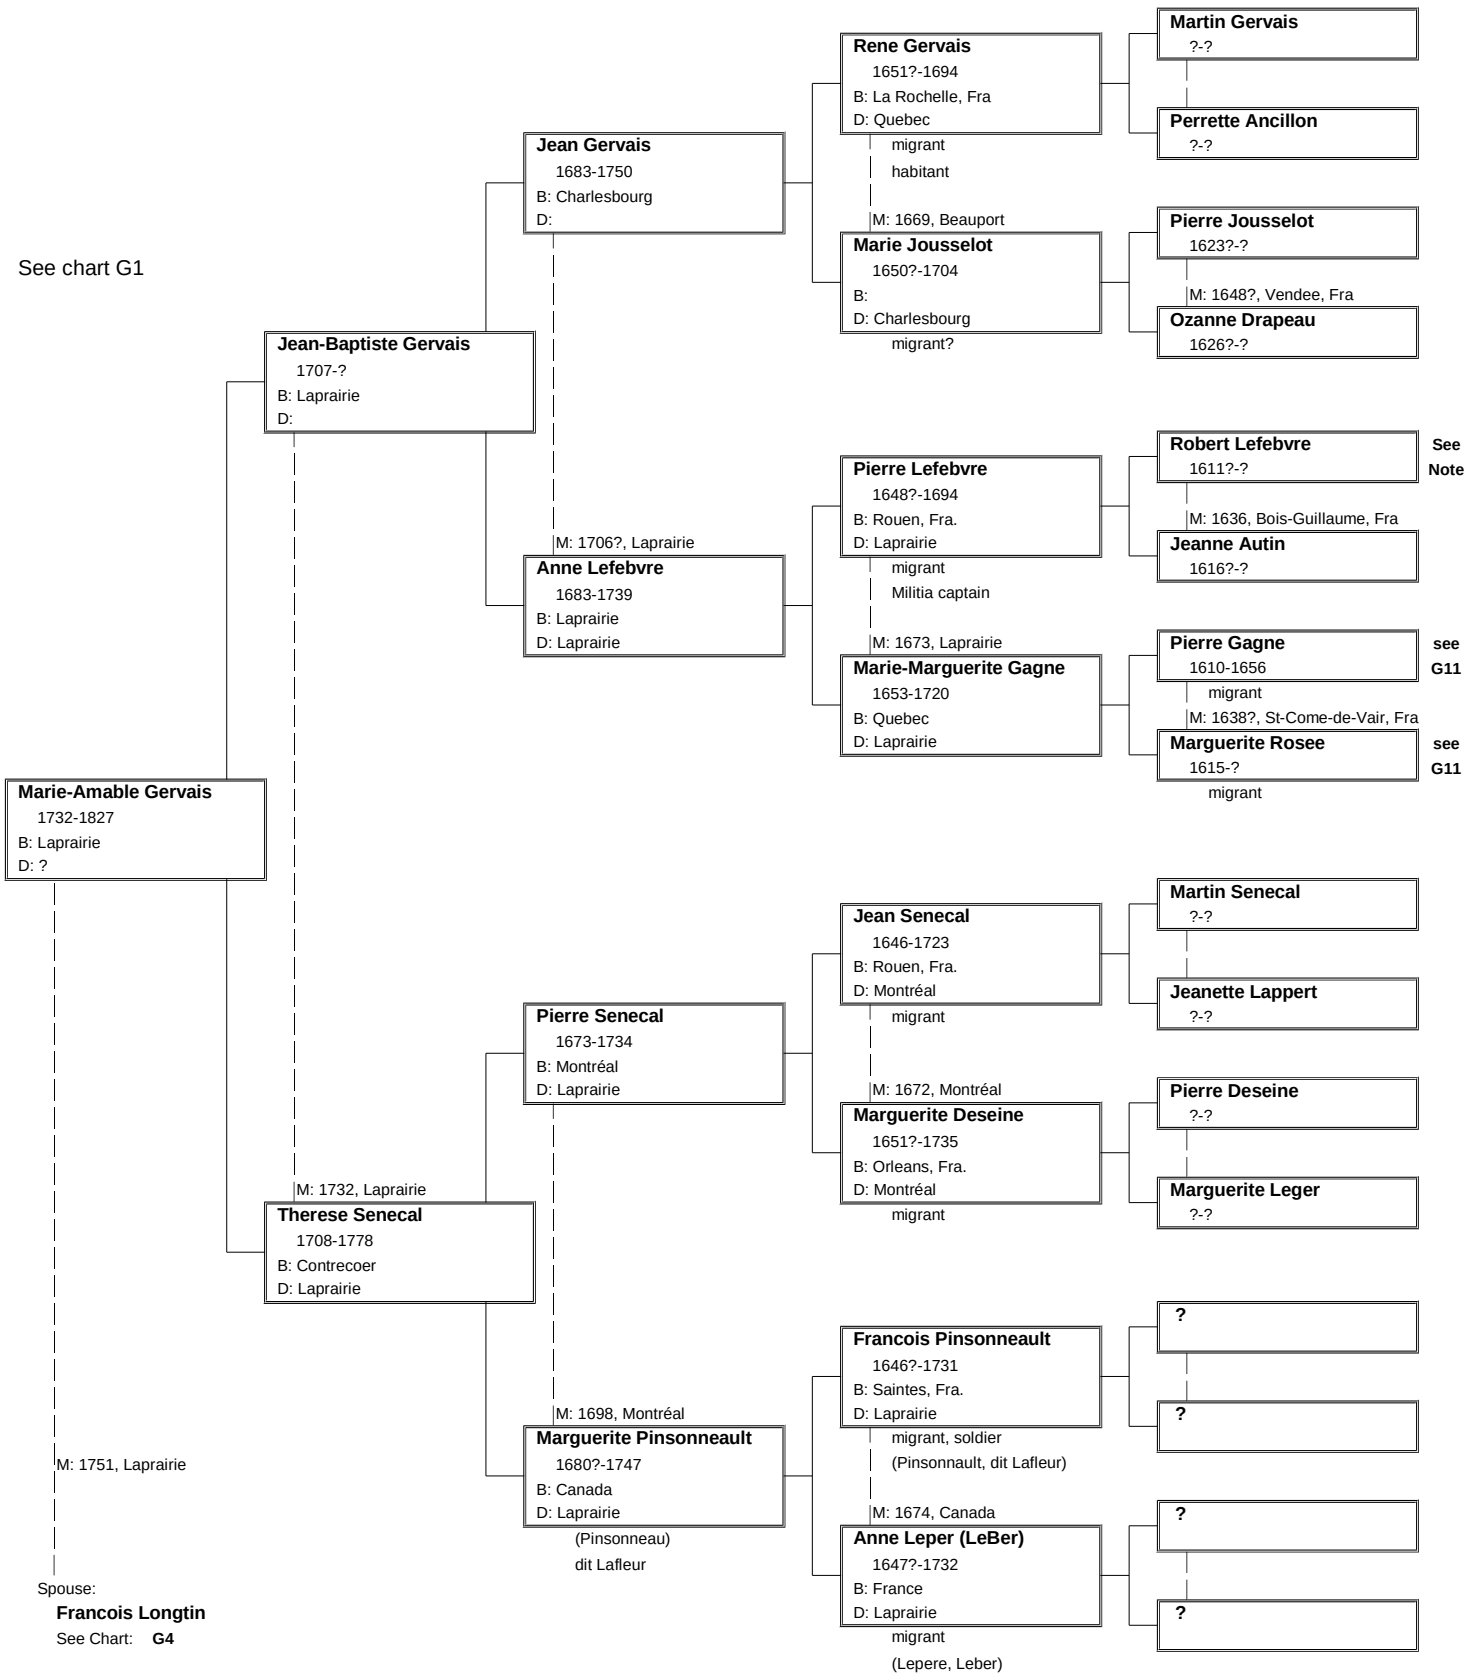

Chart G5 (Gervais – Senecal)

G5

Note:

Robert Lefebvre

Parents: Julien Lefebvre & Magdeliene Esrable