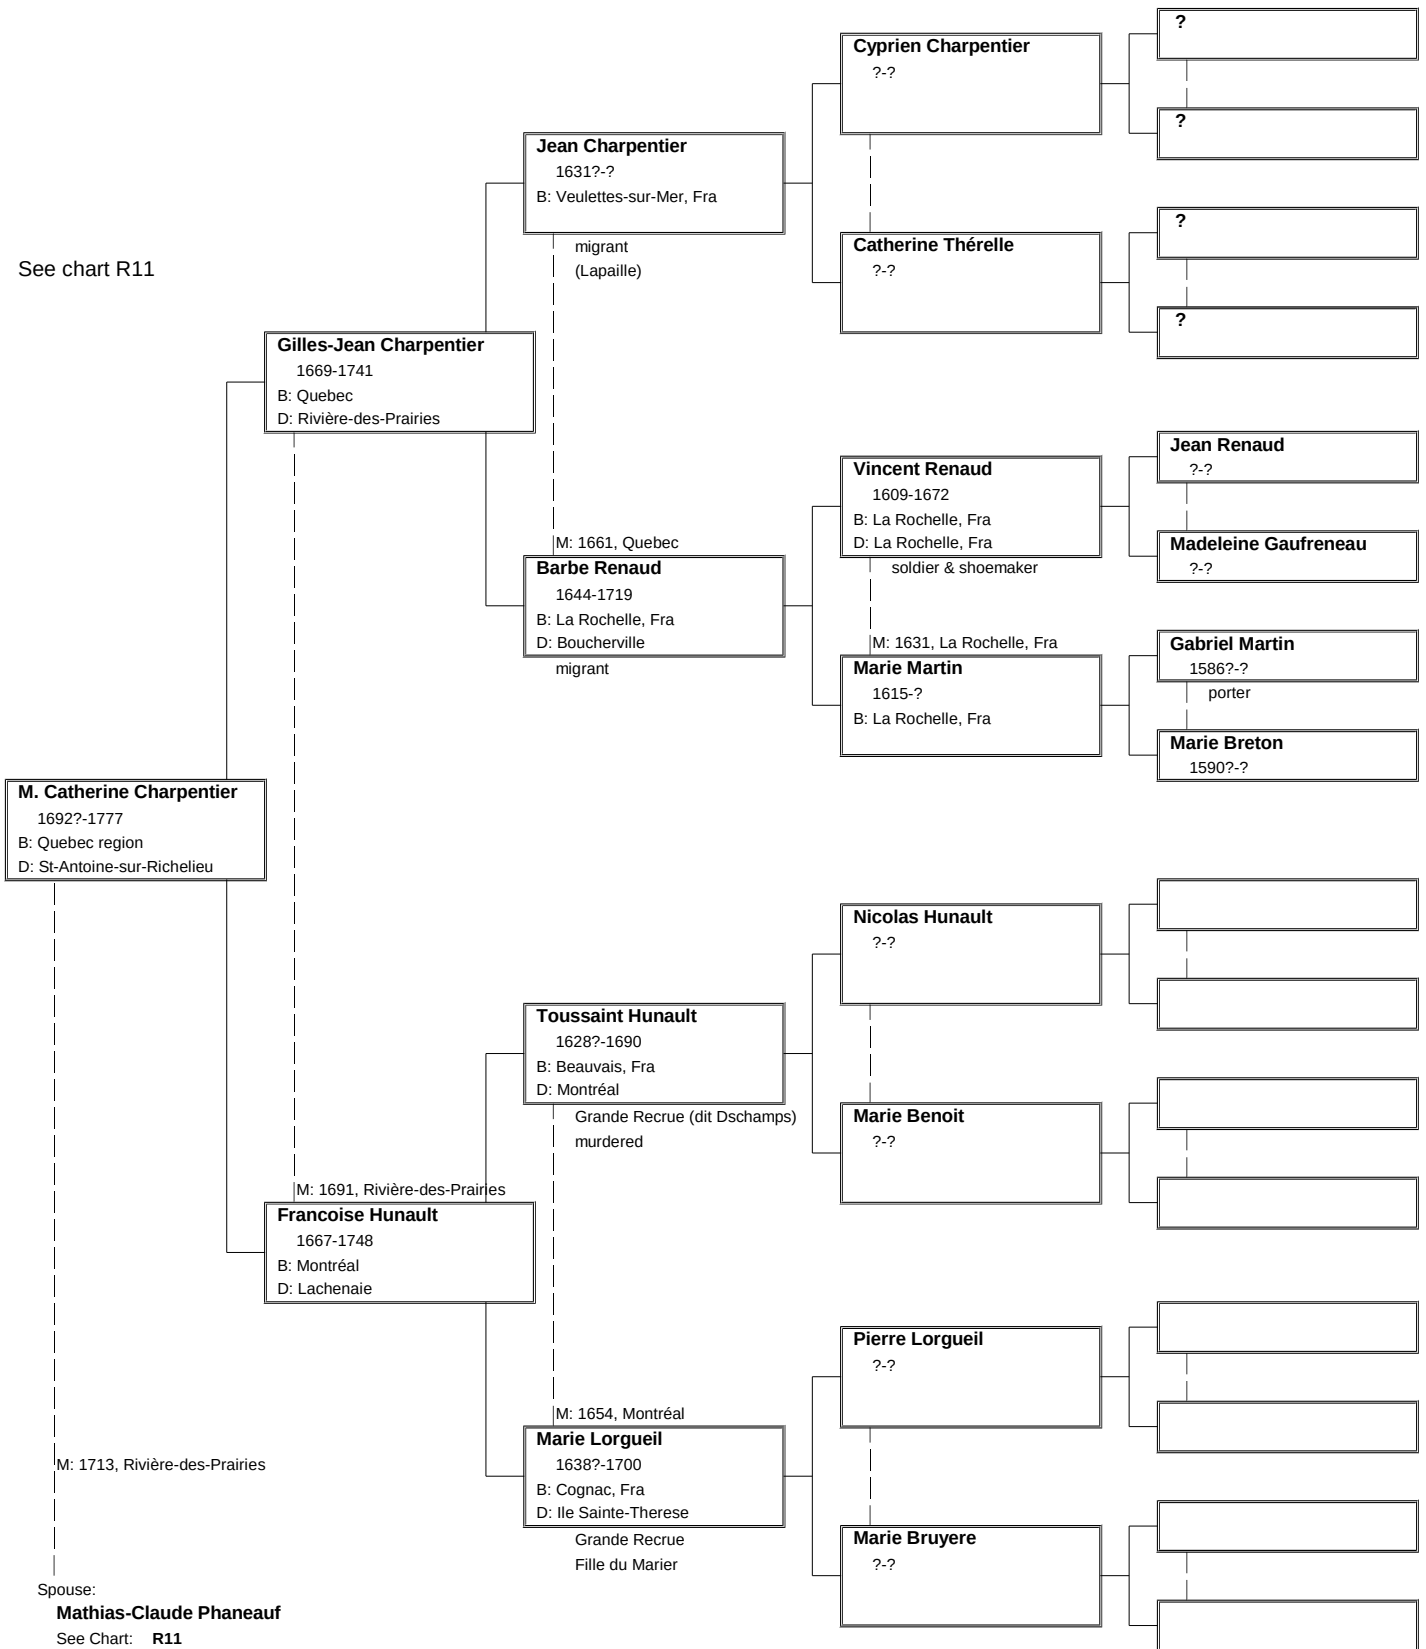

Additional charts extend the tree where needed.

Refer to the noted chart number where these extensions occur.

Where common ancestors occur, the tree segment(s) are contained in the Gagnon set of charts.

Leonarde Bornais
?-?

Louis Marier
?-?

Marguerite Peigne
?-?

Gilles Goard
?-?

Catherine Leger
?-?

See chart R10

See chart R11

See chart R11

See chart R13

Chart R31 (Fiset – Savard)

R31

See chart R13

CHART MAPS

Gagnon Charts

1900

1800

1700

1600

CHART MAPS

Gagnon Charts

1900

1800

1700

1600