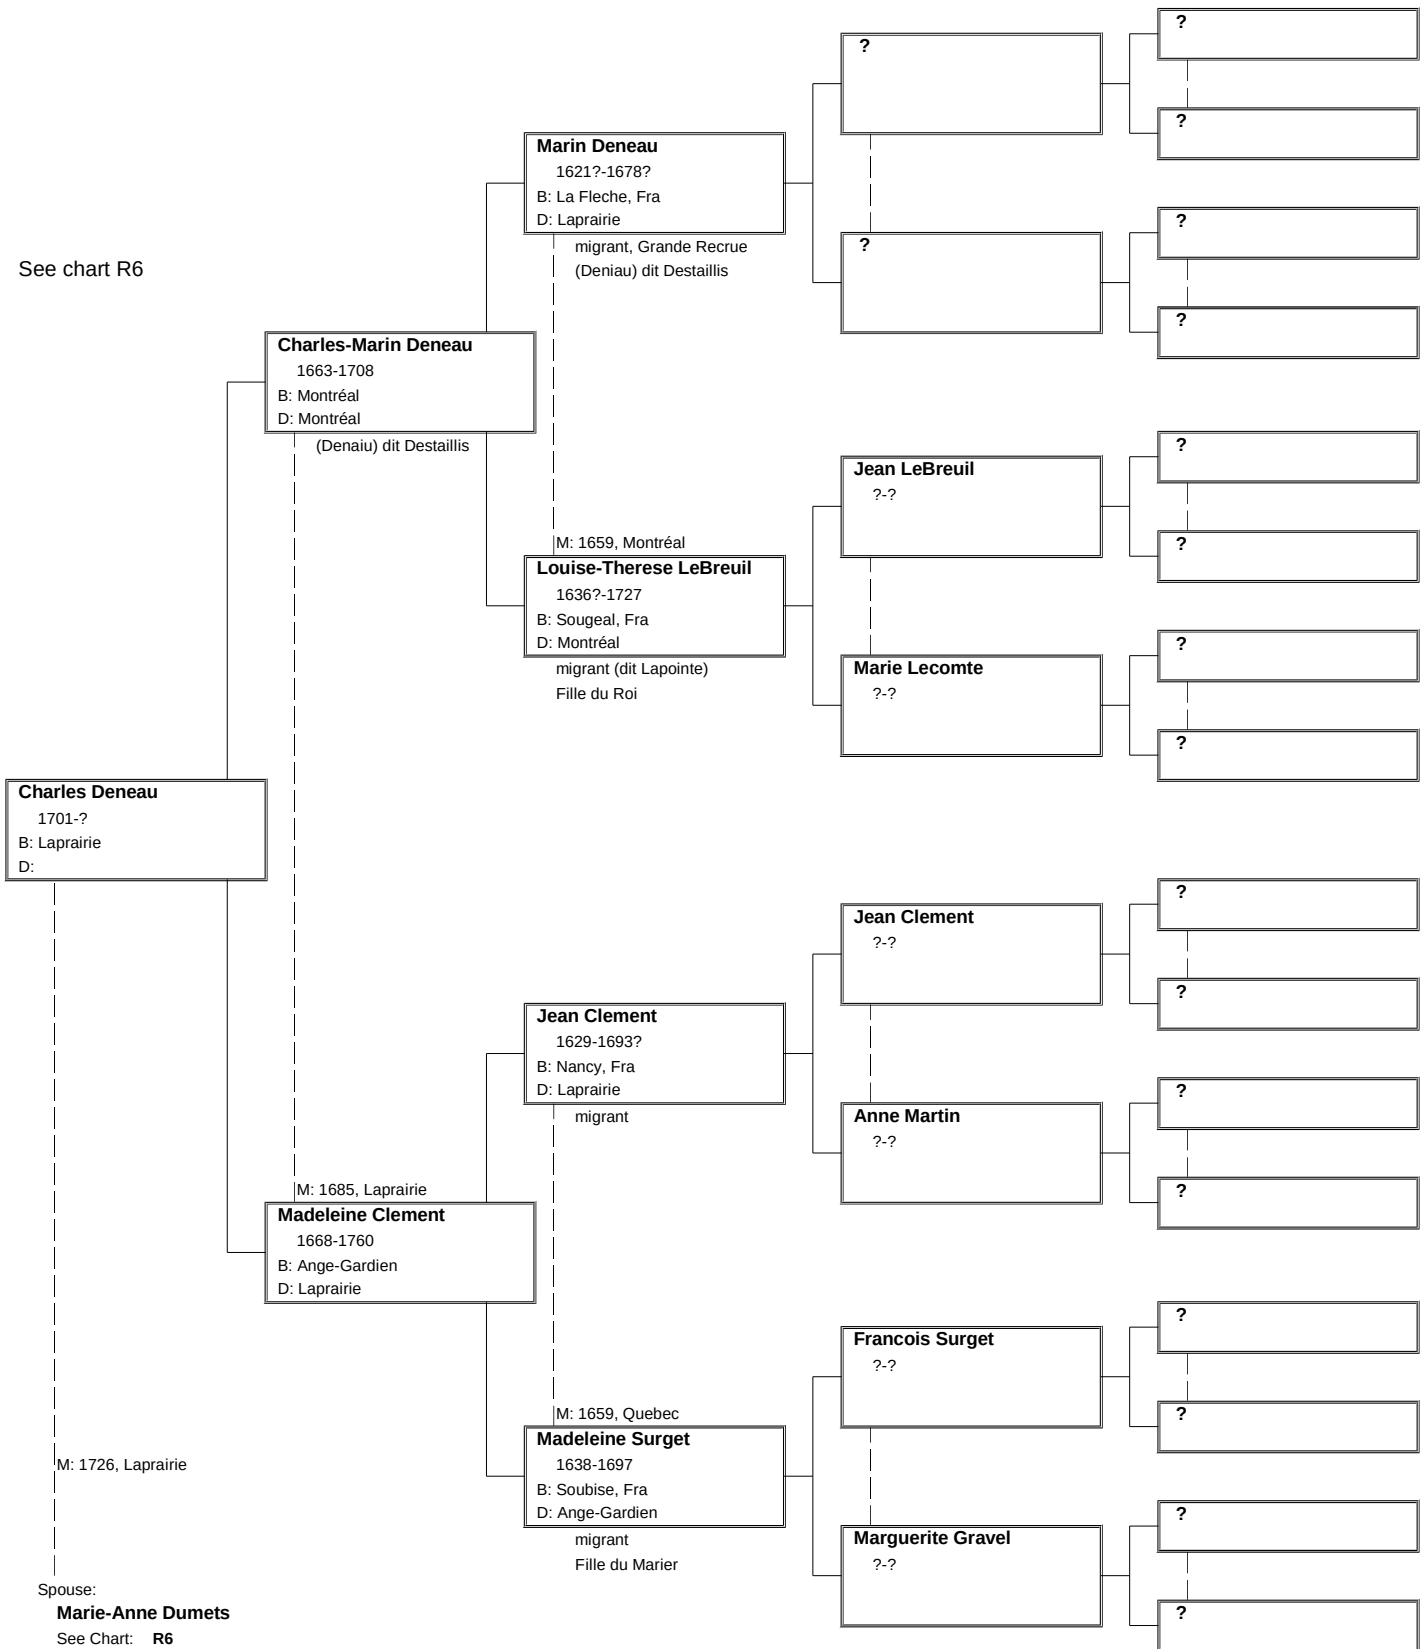

Additional charts extend the tree where needed.

Refer to the noted chart number where these extensions occur.

Where common ancestors occur, the tree segment(s) are contained in the Gagnon set of charts.

Chart R15 (Dupuis Acadians)

See chart R6

See chart R6

Note: Perinne Meunier first husband Julien(Jean) Daubigeon (Chart G3)

See chart R6

See chart R6

Chart R20 (Lanctot – Vien)

R20