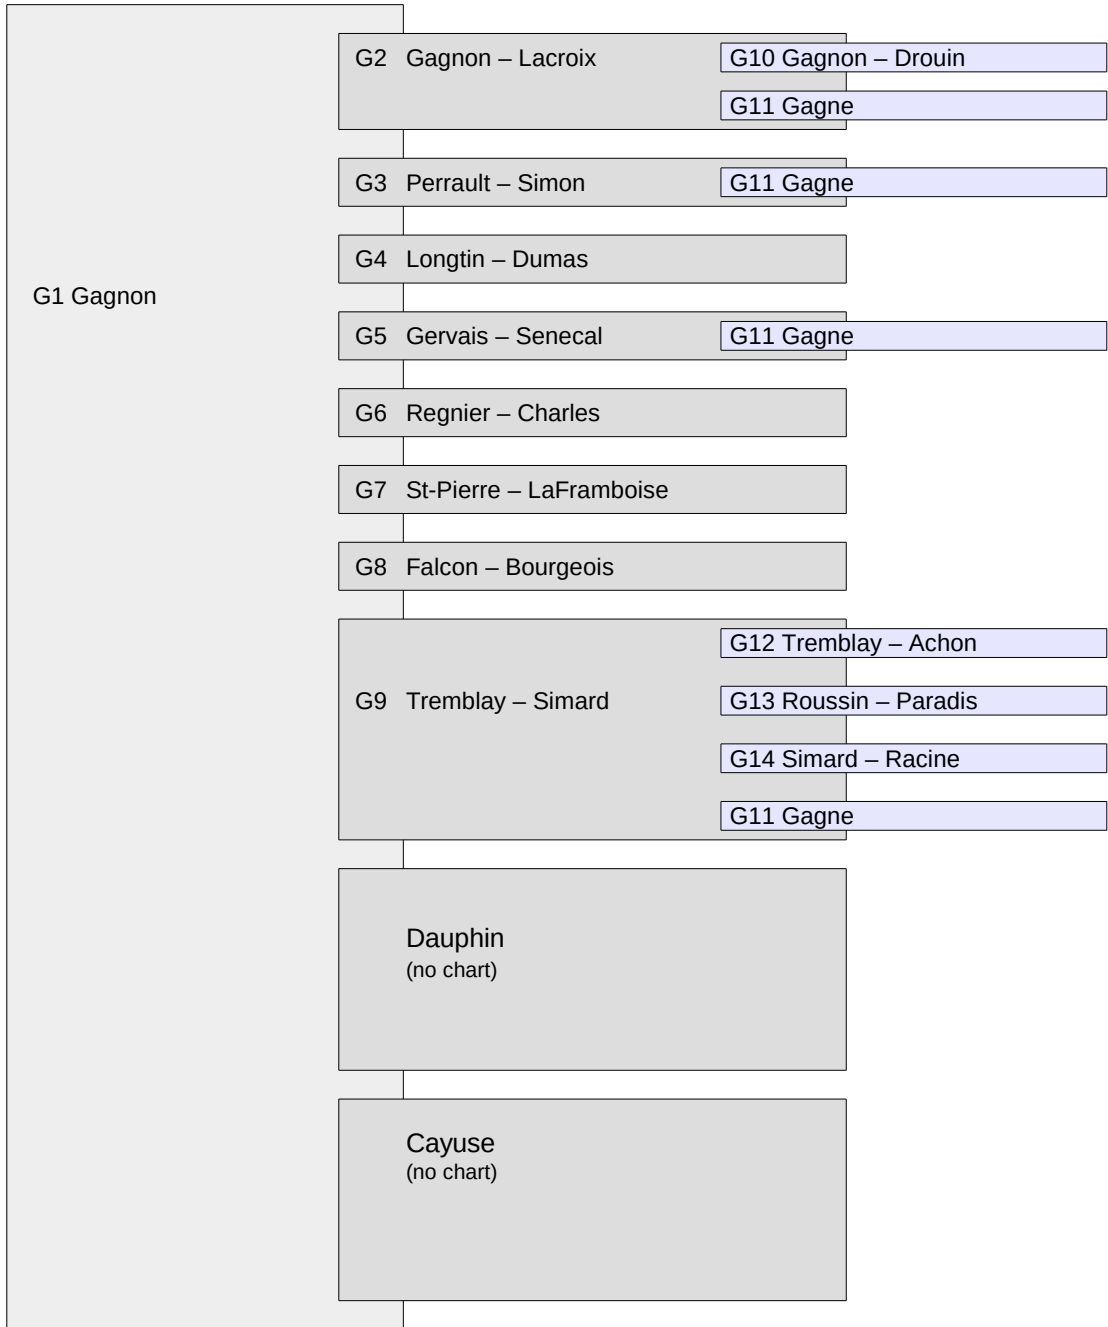

Additional charts extend the tree where needed.

Refer to the noted chart number where these extensions occur.

Where common ancestors occur, the tree segment(s) are contained in the Gagnon set of charts.

Leonarde Bornais
?-?

Louis Marier
?-?

Marguerite Peigne
?-?

Gilles Goard
?-?

Catherine Leger
?-?

See chart R10

See chart R11

See chart R11

See chart R13

Chart R31 (Fiset – Savard)

R31

See chart R13

CHART MAPS

Gagnon Charts

1900

1800

1700

1600

CHART MAPS

Gagnon Charts

1900

1800

1700

1600