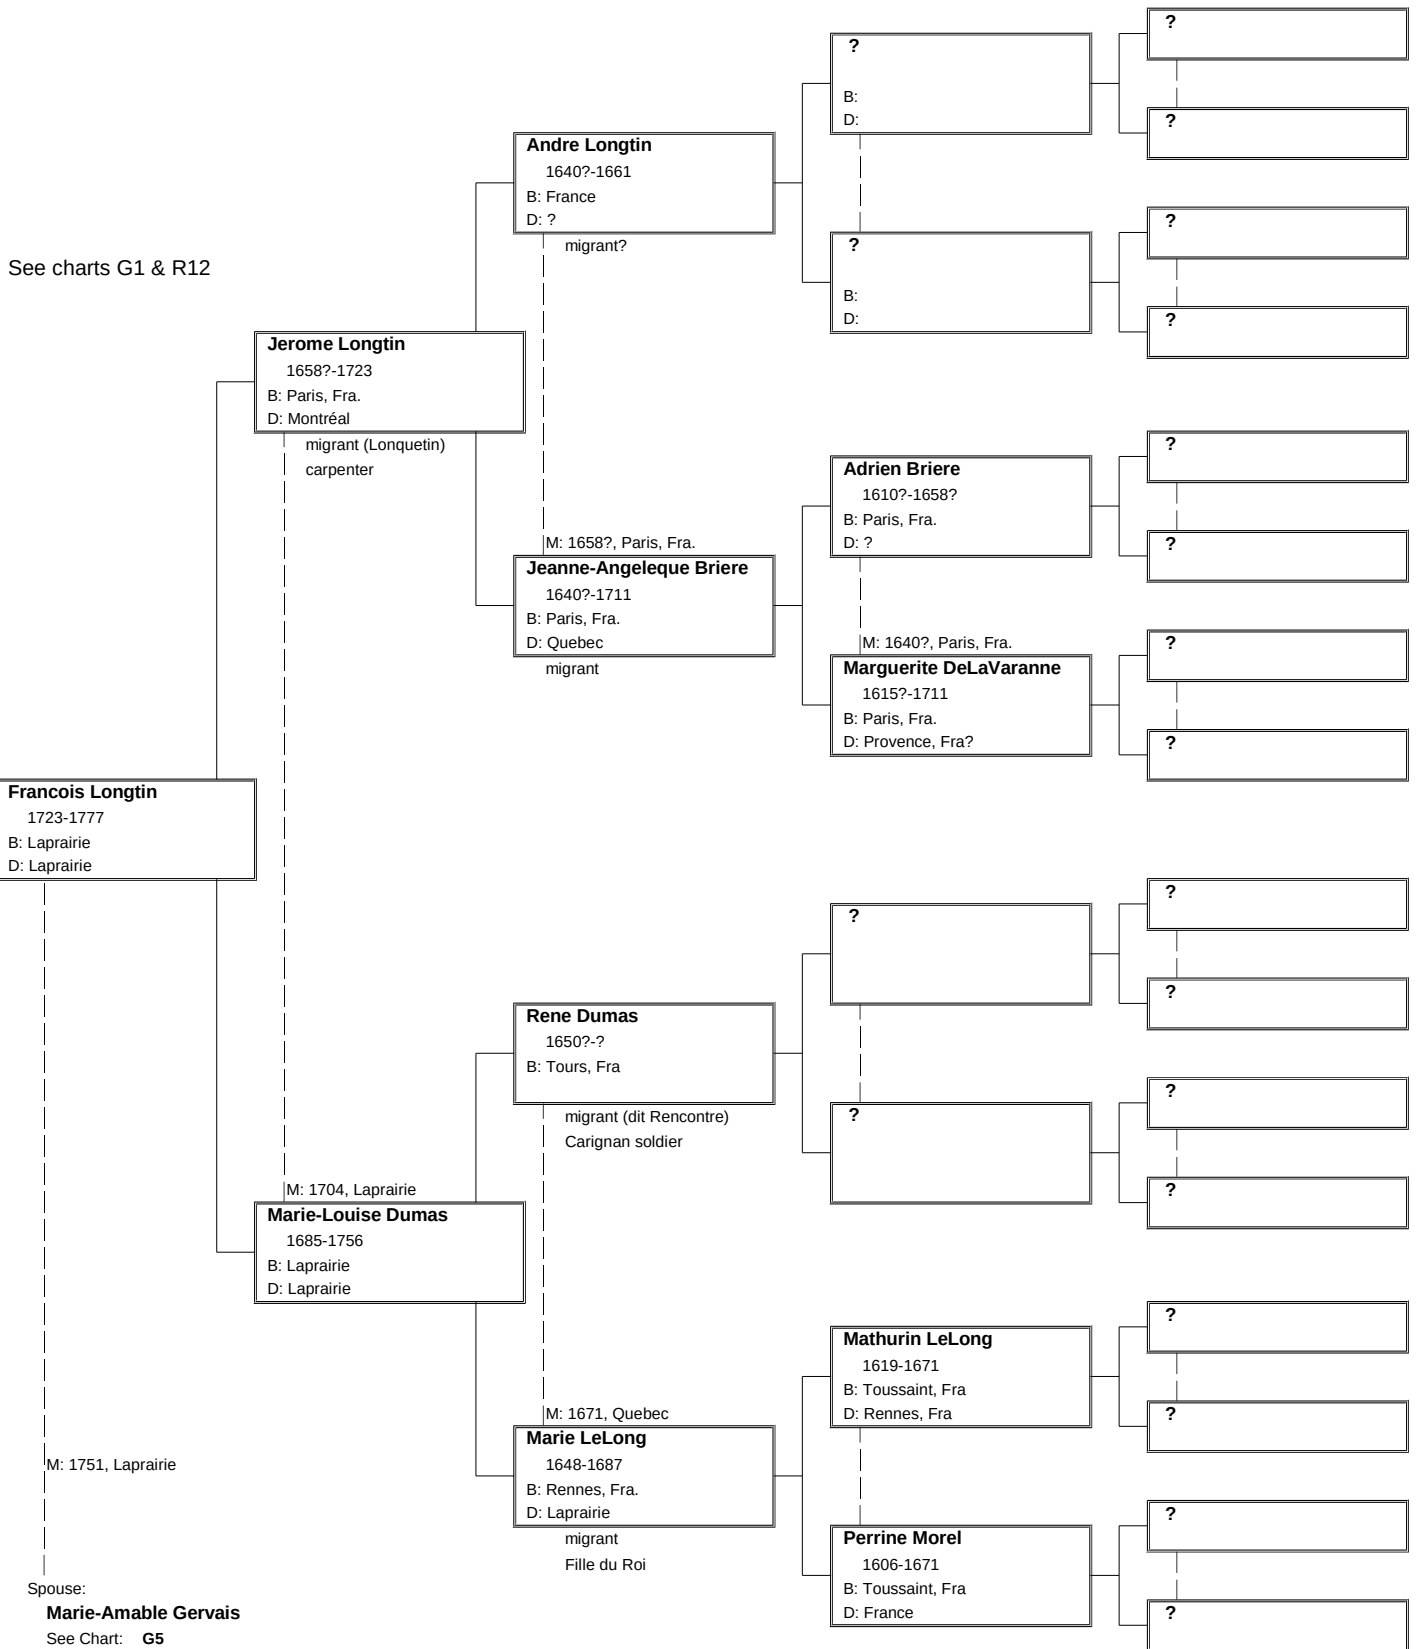

Note: See also Marie-Anne Dumas, child of Rene Dumas & Marie LeLong, chart R12