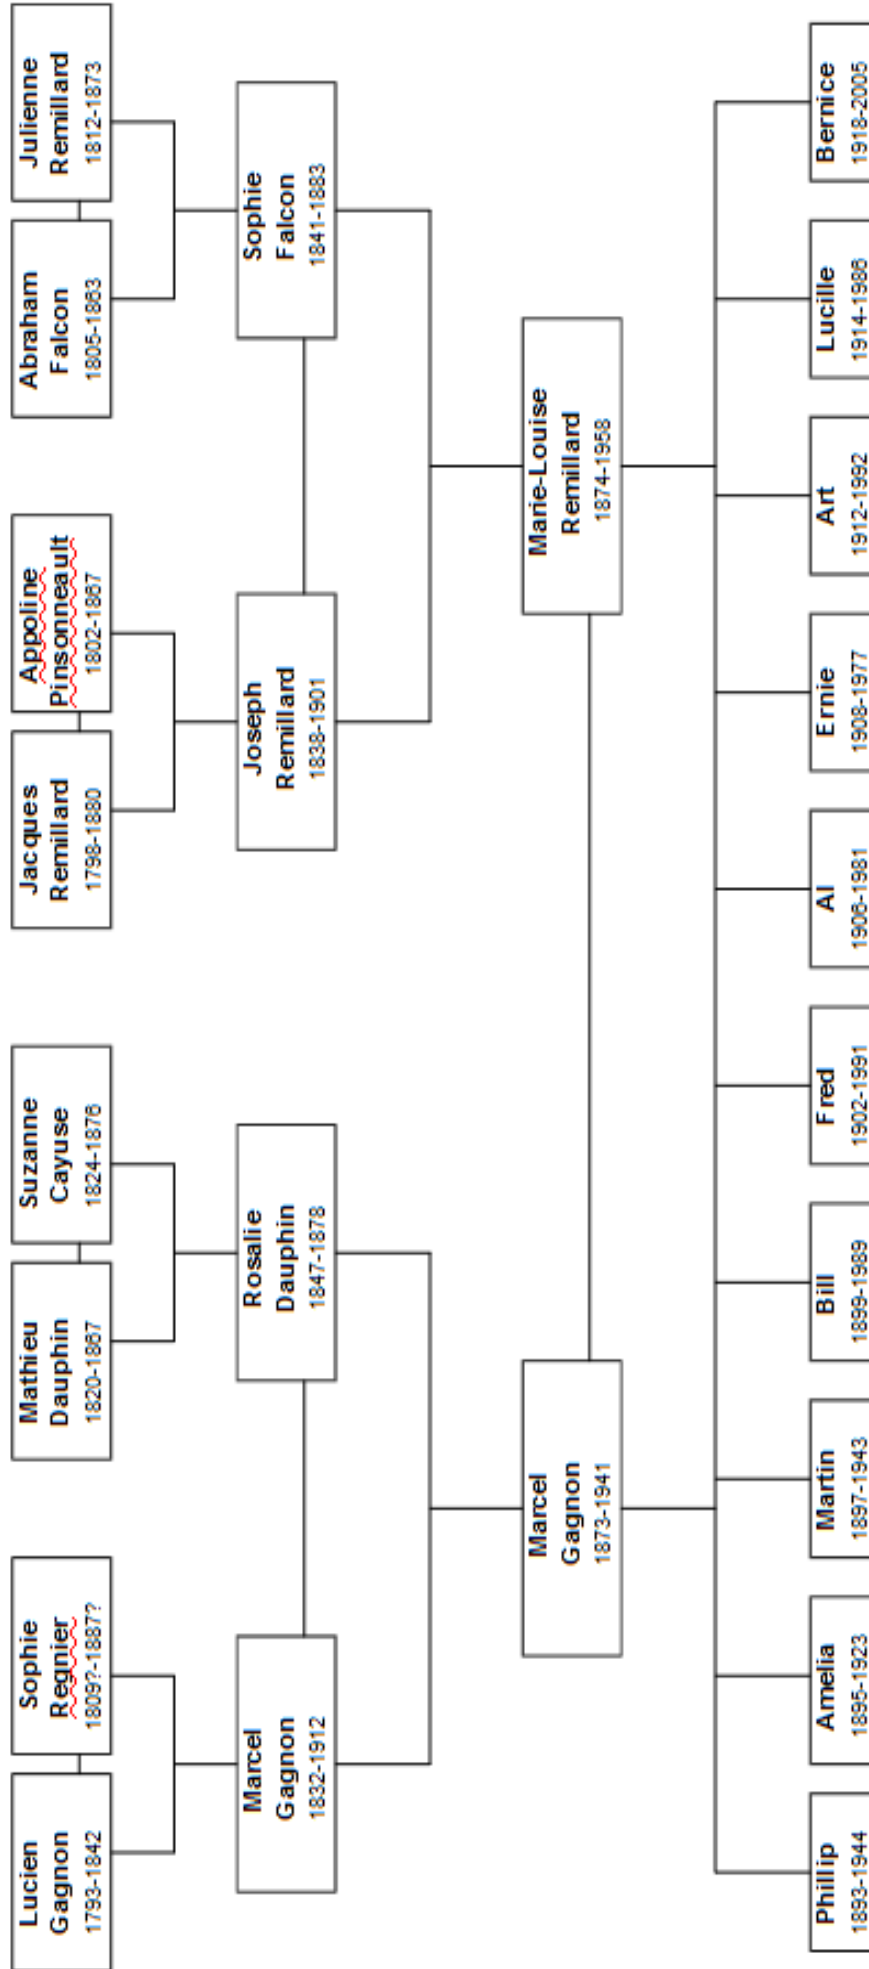

Appendix A - Family Tree

Notes

The first chart shows the Gagnon-Remillard family tree with the children, parents, and grandparents.

The additional charts are in "pedigree" format, with older generations on the right.

Additional charts extend the tree where needed.

Refer to the noted chart number where these extensions occur.

Where common ancestors occur, the tree segment(s) are contained in the Gagnon set of charts.

Chart Names: Charts are named by the family name(s) of the individual(s) on the left.

Chart Numbering: Charts are numbered on the upper right of the page.
Prefix "G" indicates Gagnon family ancestry; "R" indicates Remillard.
Some charts are common due to marriage of distant cousins.

Gagnon – Remillard Family Tree

See Pedigree Chart G1

See Pedigree Chart R1

Chart G1 (Gagnon)

G1

Spouse:
Marie-Louise Remillard
 See Chart: **R1**

2nd Spouse: Julia Raymond

Chart G2 (Gagnon – Lacroix)