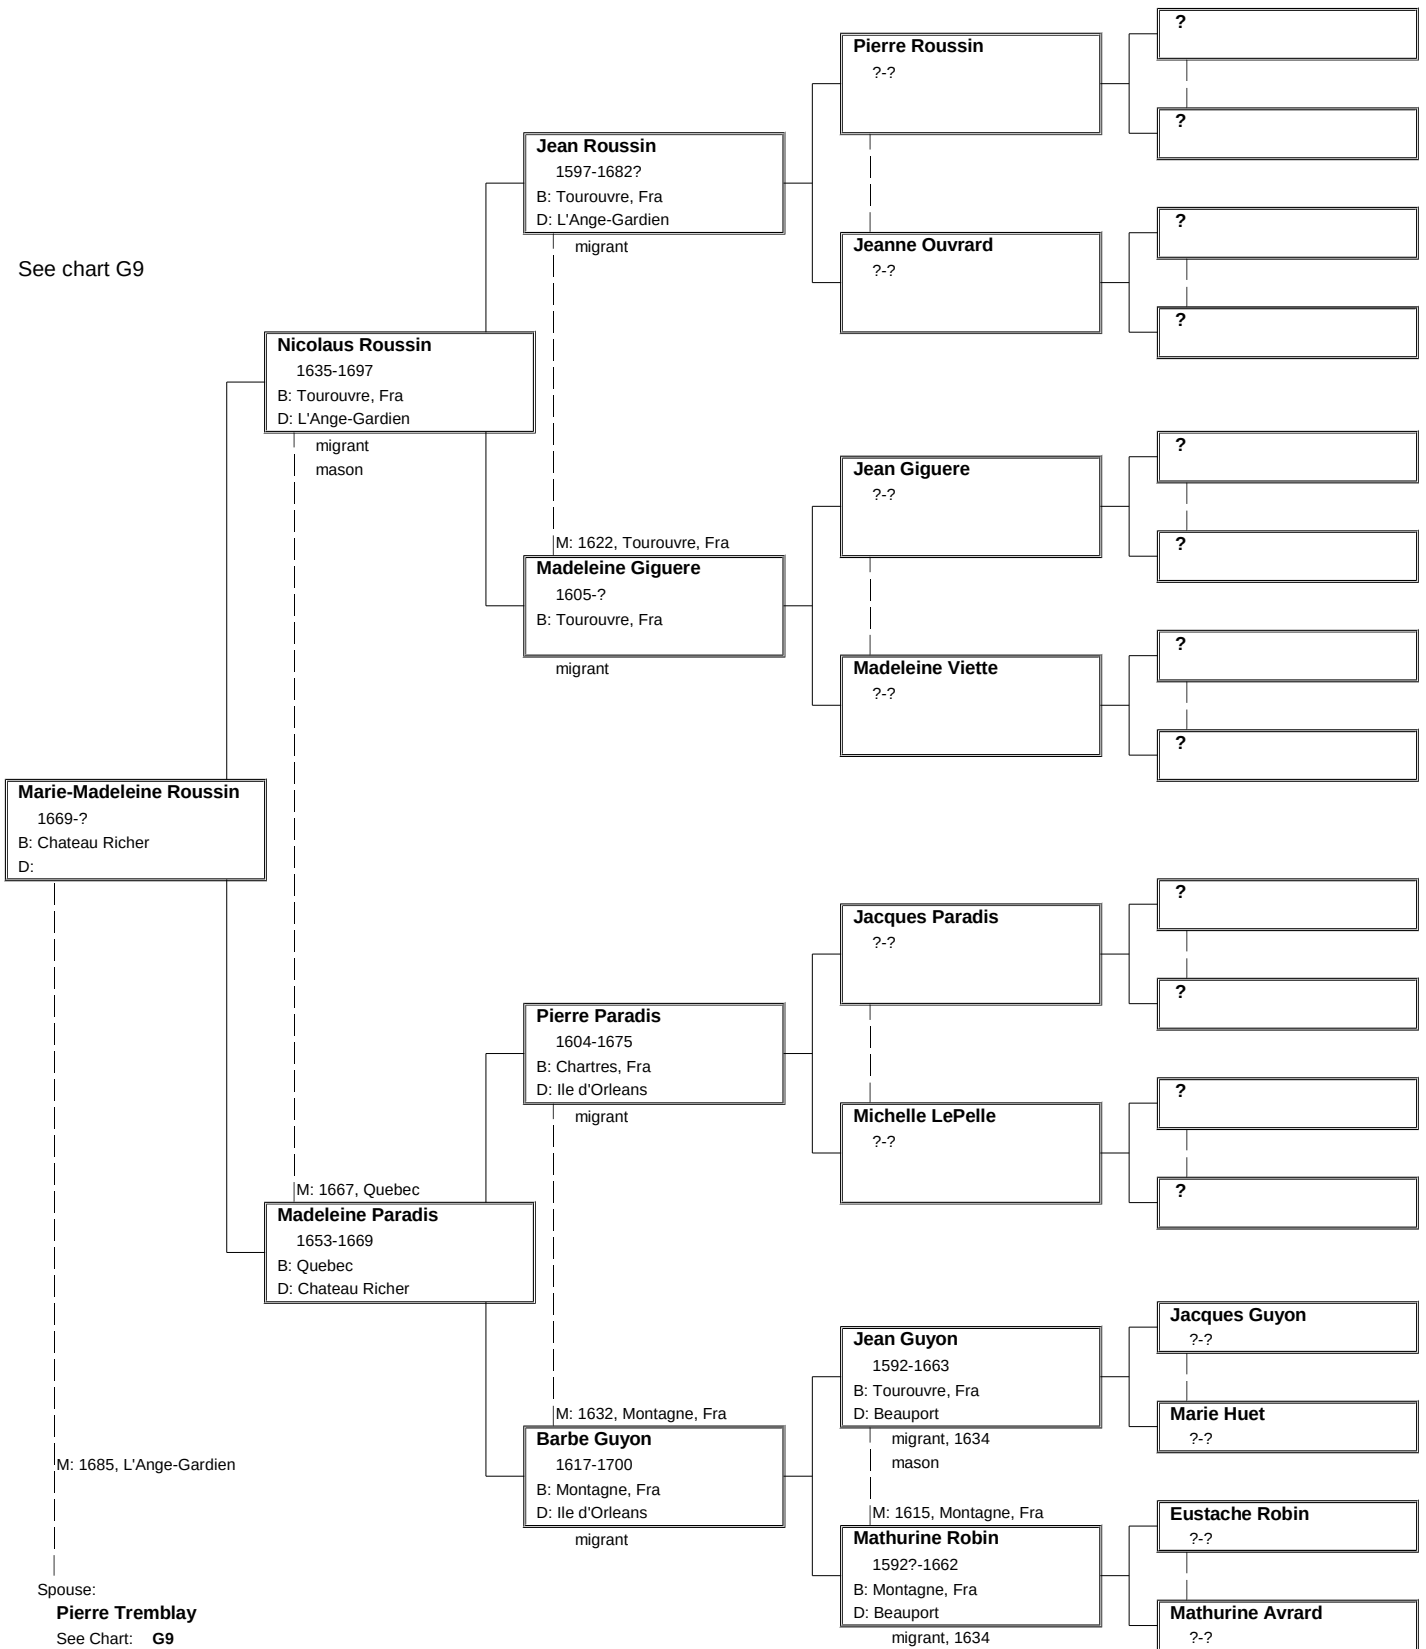

Additional charts extend the tree where needed.

Refer to the noted chart number where these extensions occur.

Where common ancestors occur, the tree segment(s) are contained in the Gagnon set of charts.

Chart Names: Charts are named by the family name(s) of the individual(s) on the left.

Chart Numbering: Charts are numbered on the upper right of the page.
Prefix "G" indicates Gagnon family ancestry; "R" indicates Remillard.
Some charts are common due to marriage of distant cousins.

Chart G11 (Gagne)

G11

See chart G9

See chart G9

Chart R1 (Remillard)

R1

See chart R1

Chart R4 (Smith)