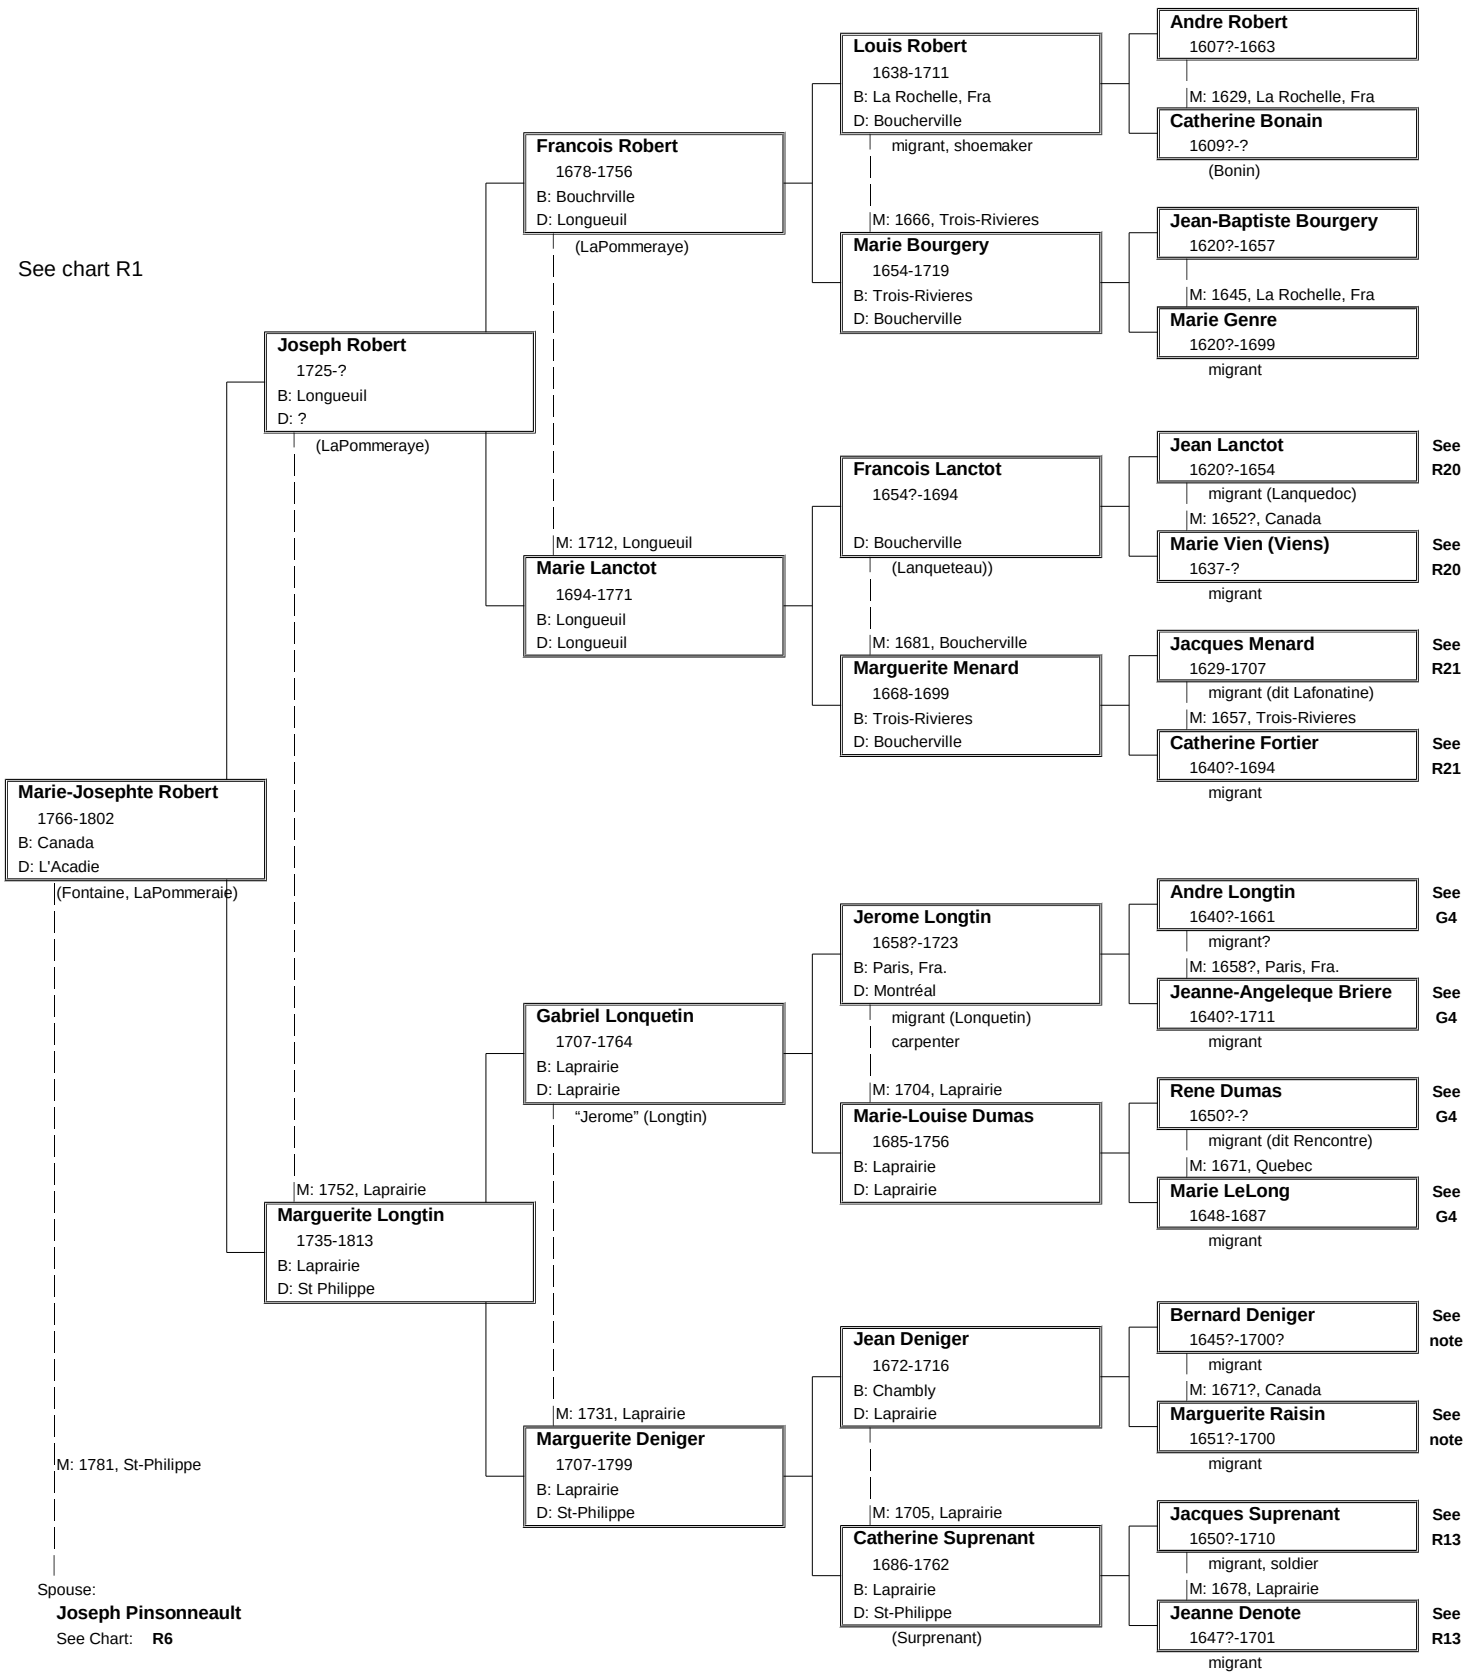

Chart R7 (Robert – Longtin)

R7

See chart R1

Note: Bernard Deniger, B: Bordeaux, France. D: Laprairie
Marguerite Raisin, Fille du Roi, B: France, D: Laprairie