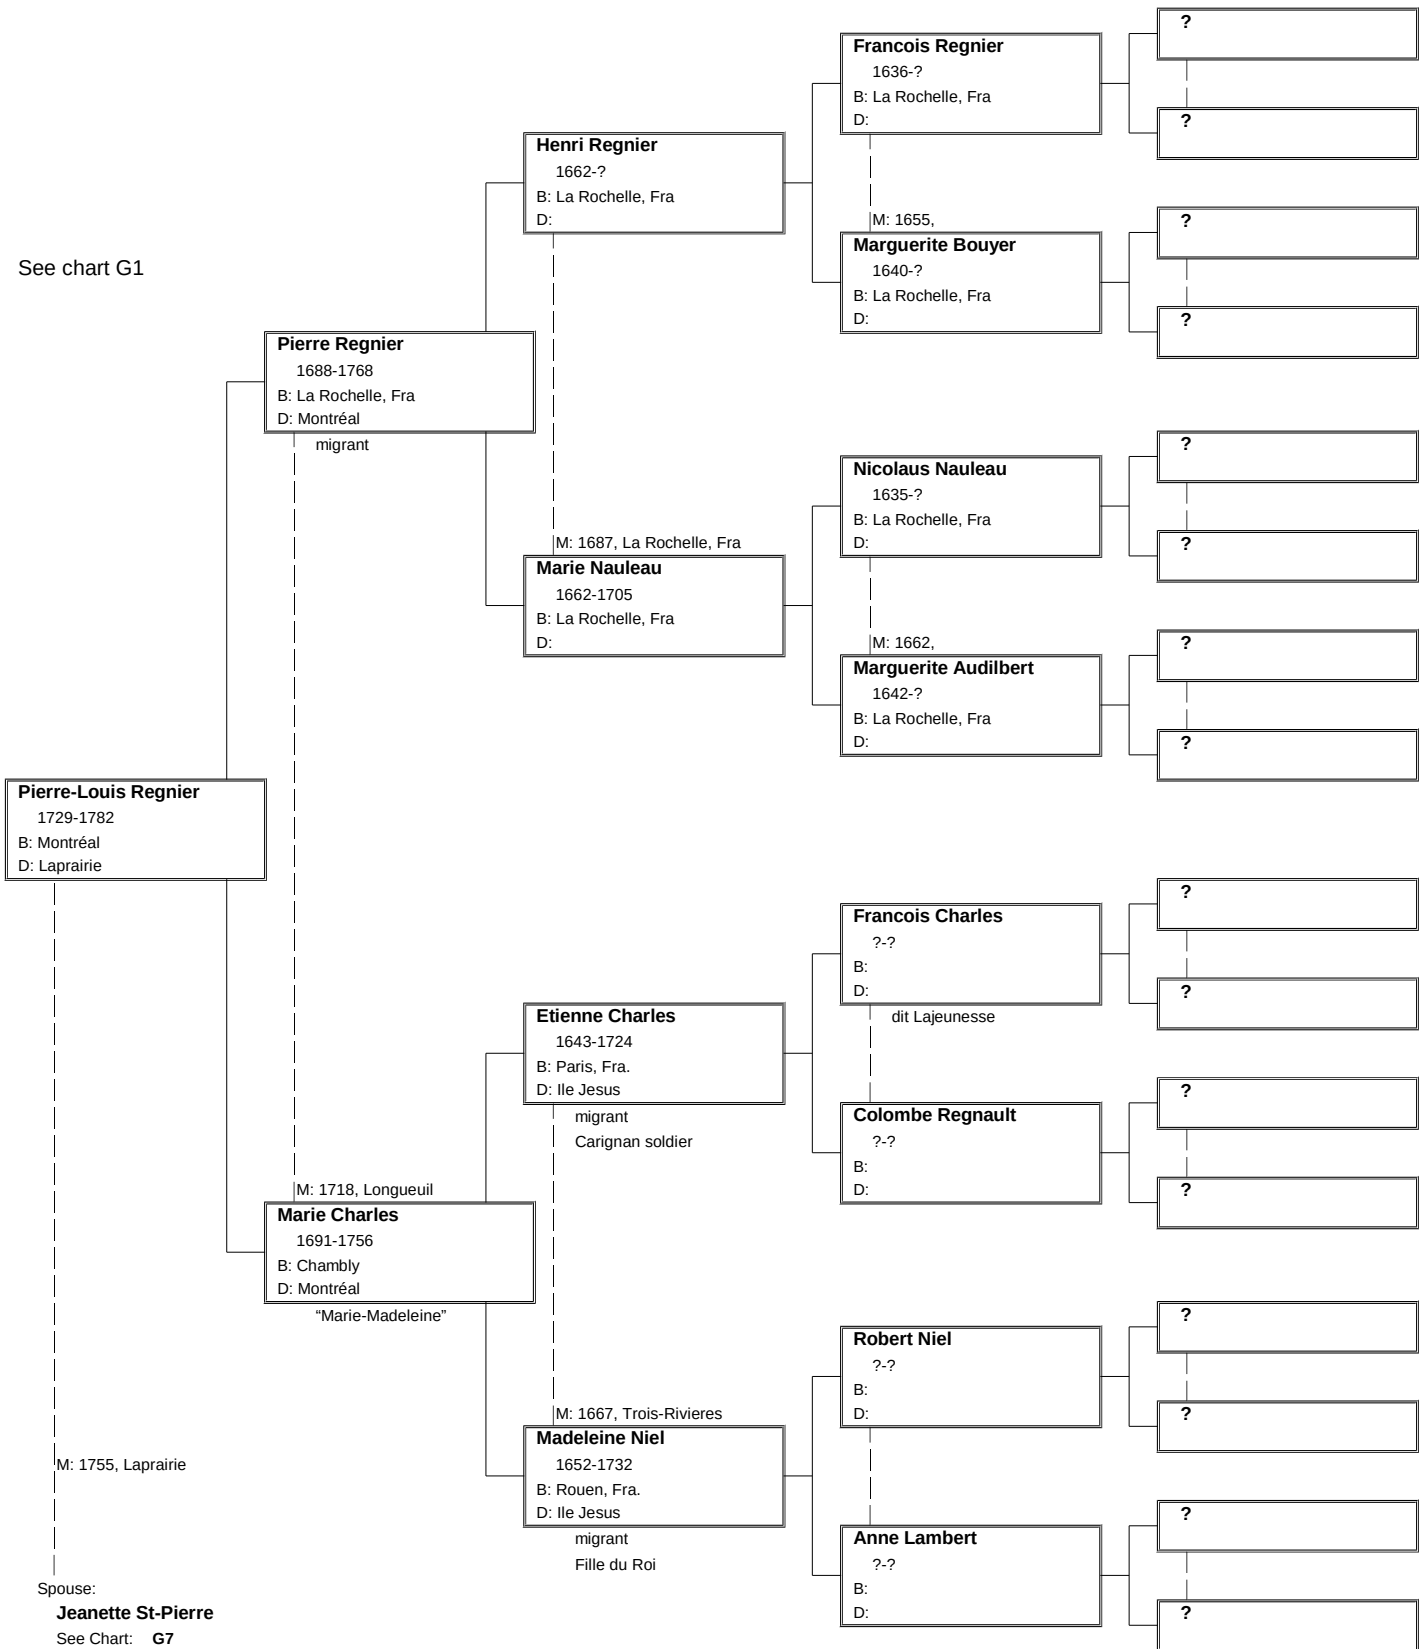

Chart G6 (Regnier – Charles)

See chart G1