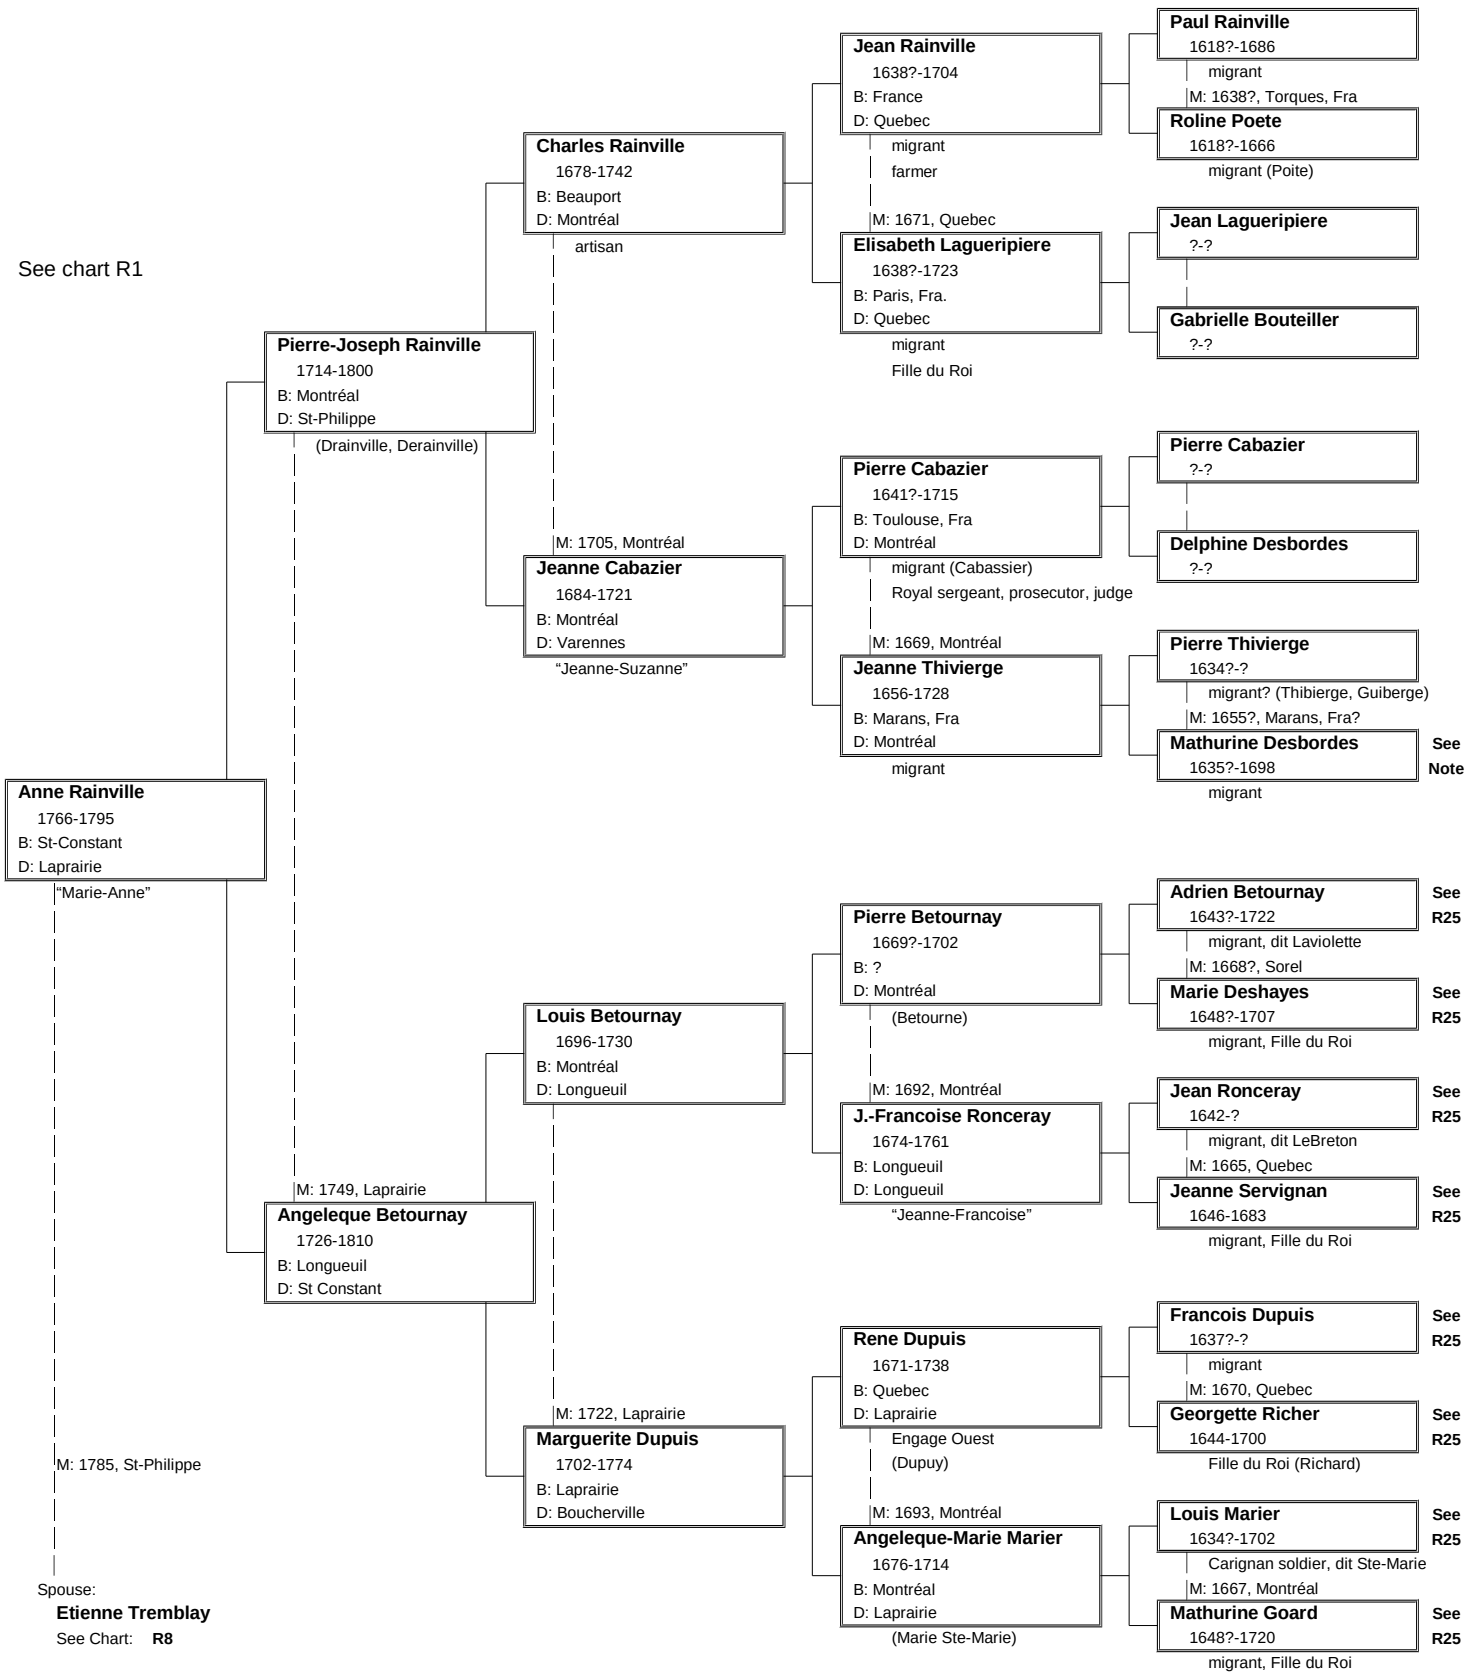

Additional charts extend the tree where needed.

Refer to the noted chart number where these extensions occur.

Where common ancestors occur, the tree segment(s) are contained in the Gagnon set of charts.

See chart R1

Note: Bernard Deniger, B: Bordeaux, France. D: Laprairie
Marguerite Raisin, Fille du Roi, B: France, D: Laprairie

Chart R8 (Tremblay – Lavoie)

R8

See chart R1

Note: Mathurine Desbordes; B: Marans, Fra D: Montréal