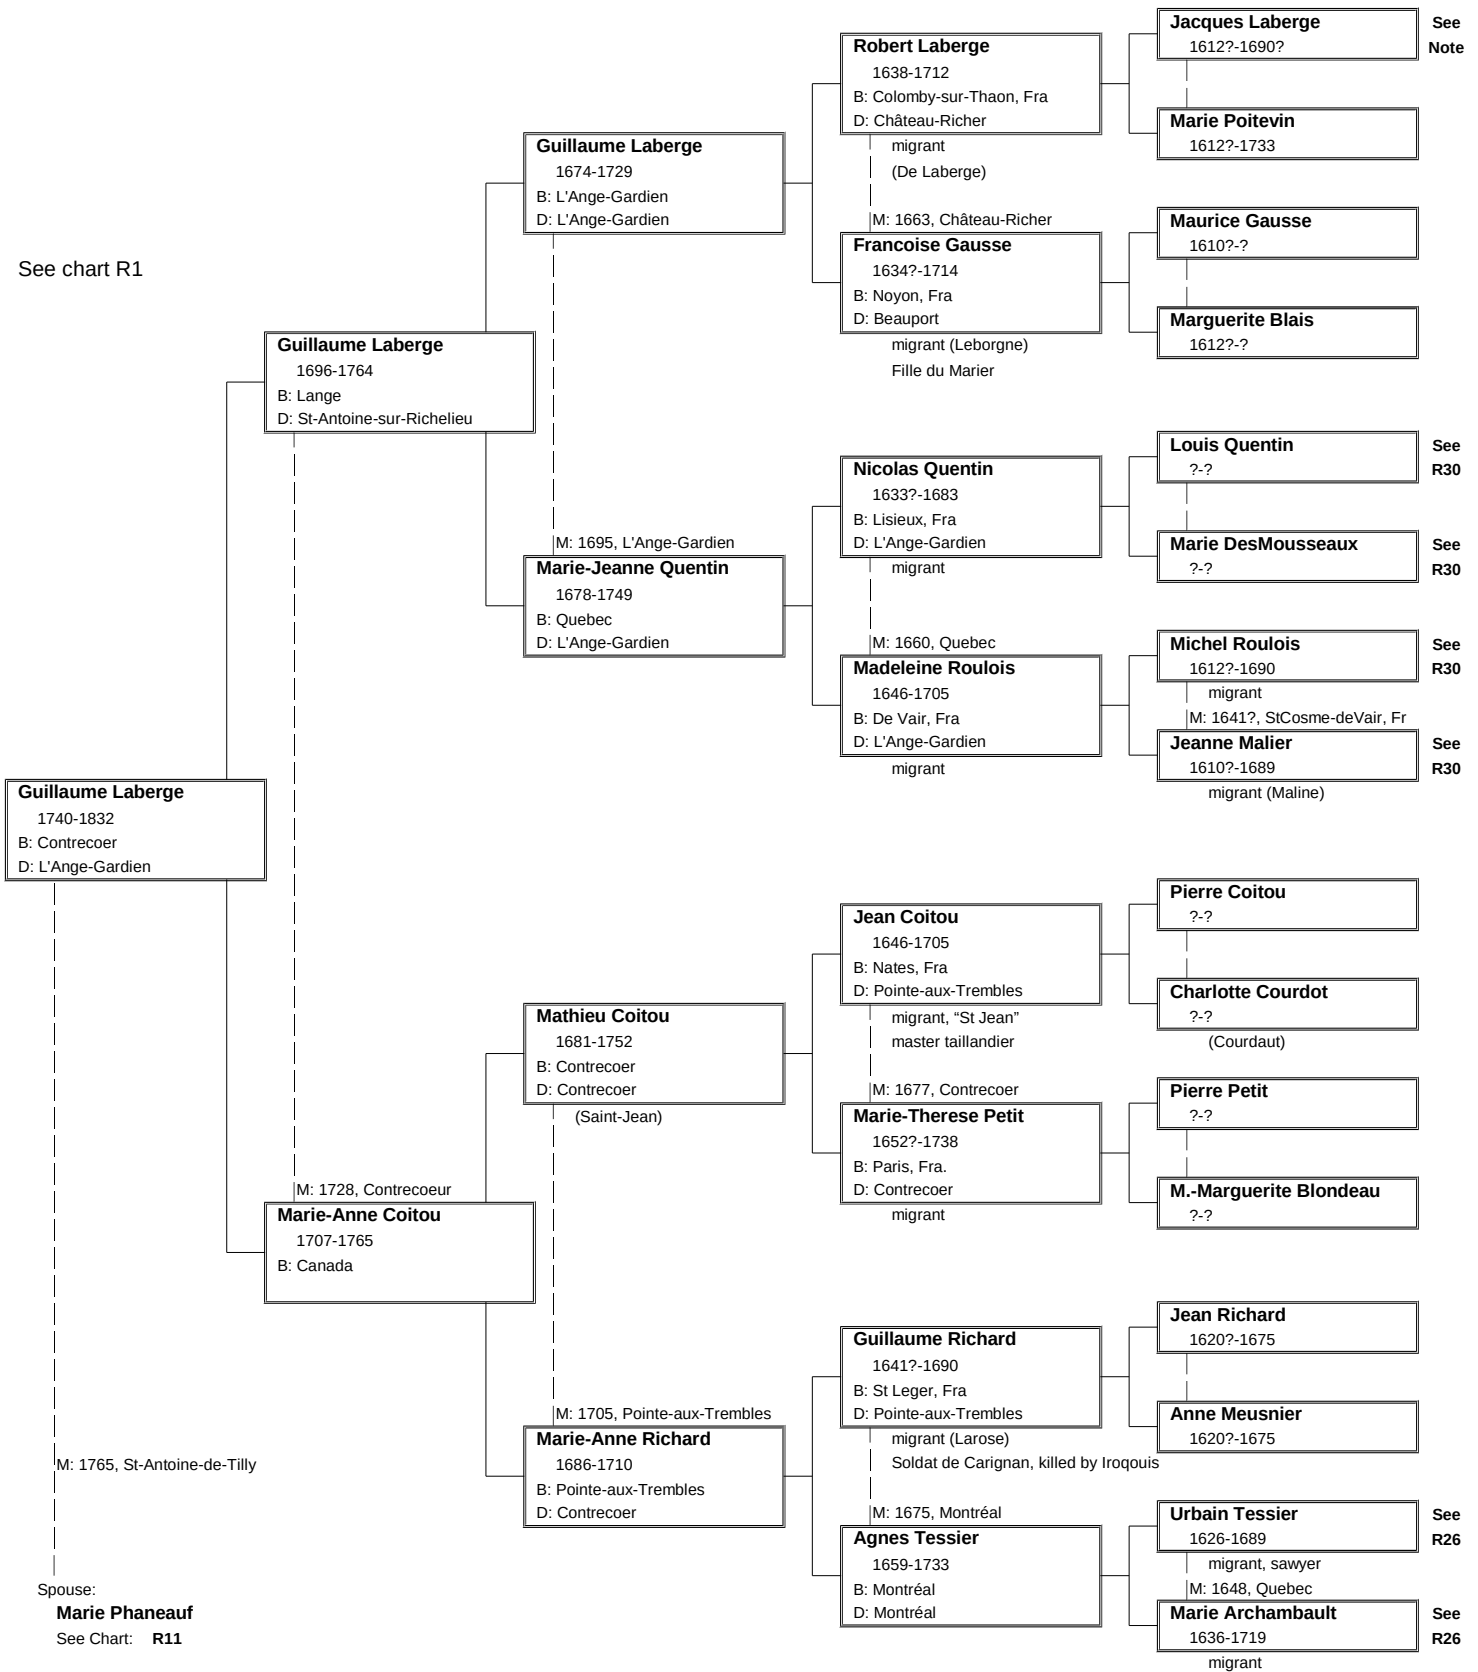

Chart R10 (Laberge – Coitou)

R10

Notes: Jacques Laberge; B: Bayeux, Fra D: Colombieres, Fra
Parents: Jean Laberge & Jeanne Lecoq
Michel Roulois; B: Sarthe, Fra. D: L'Ange-Gardien
Jeanne Malier; B: France D: Chateau Richer