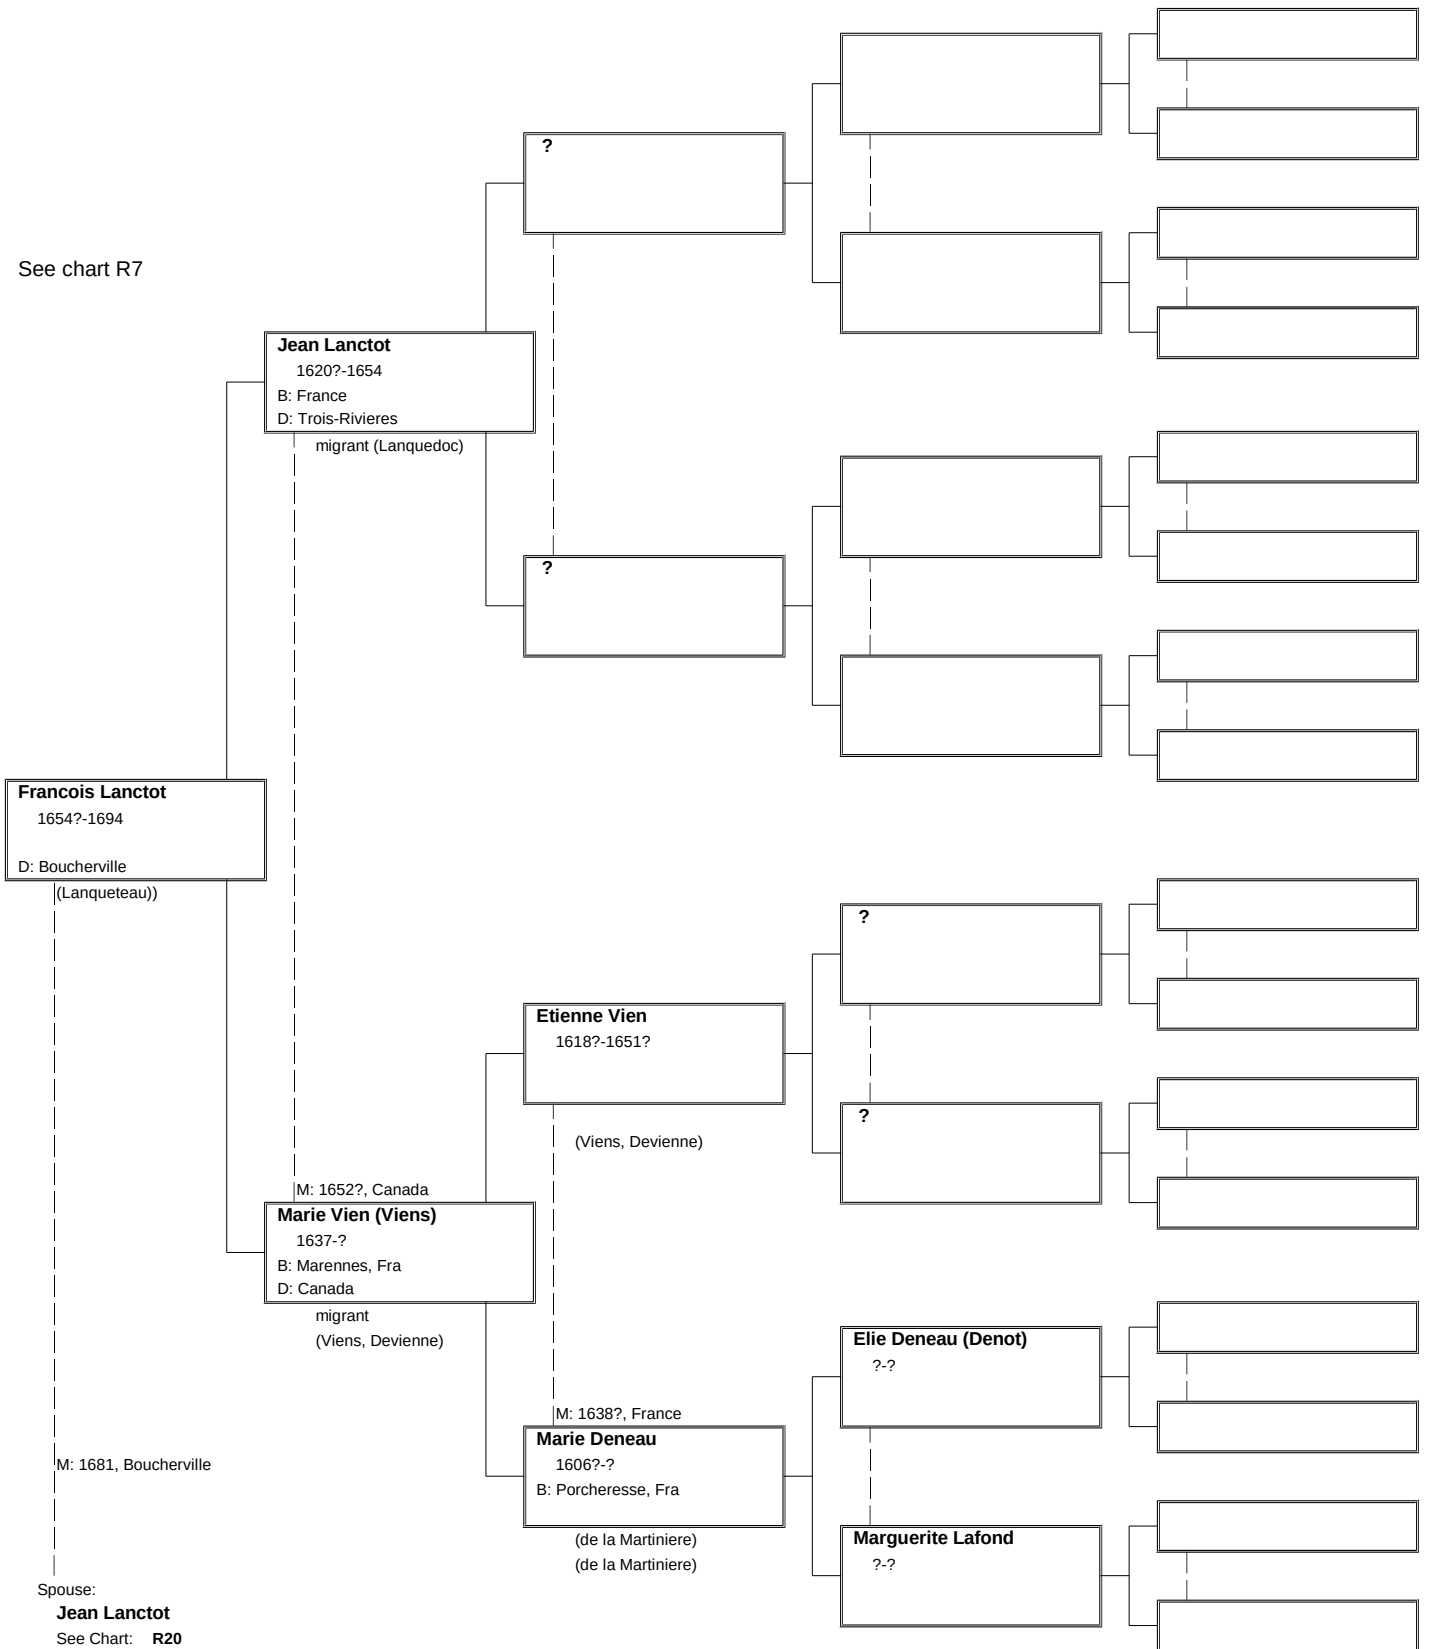

Additional charts extend the tree where needed.

Refer to the noted chart number where these extensions occur.

Where common ancestors occur, the tree segment(s) are contained in the Gagnon set of charts.

See chart R7

Chart R21 (Menard – Fortier)

R21

See chart R7

See chart R8

See chart R8

See chart R1

Chart R25 (Betournay – Ronceray – Dupuis – Marier)