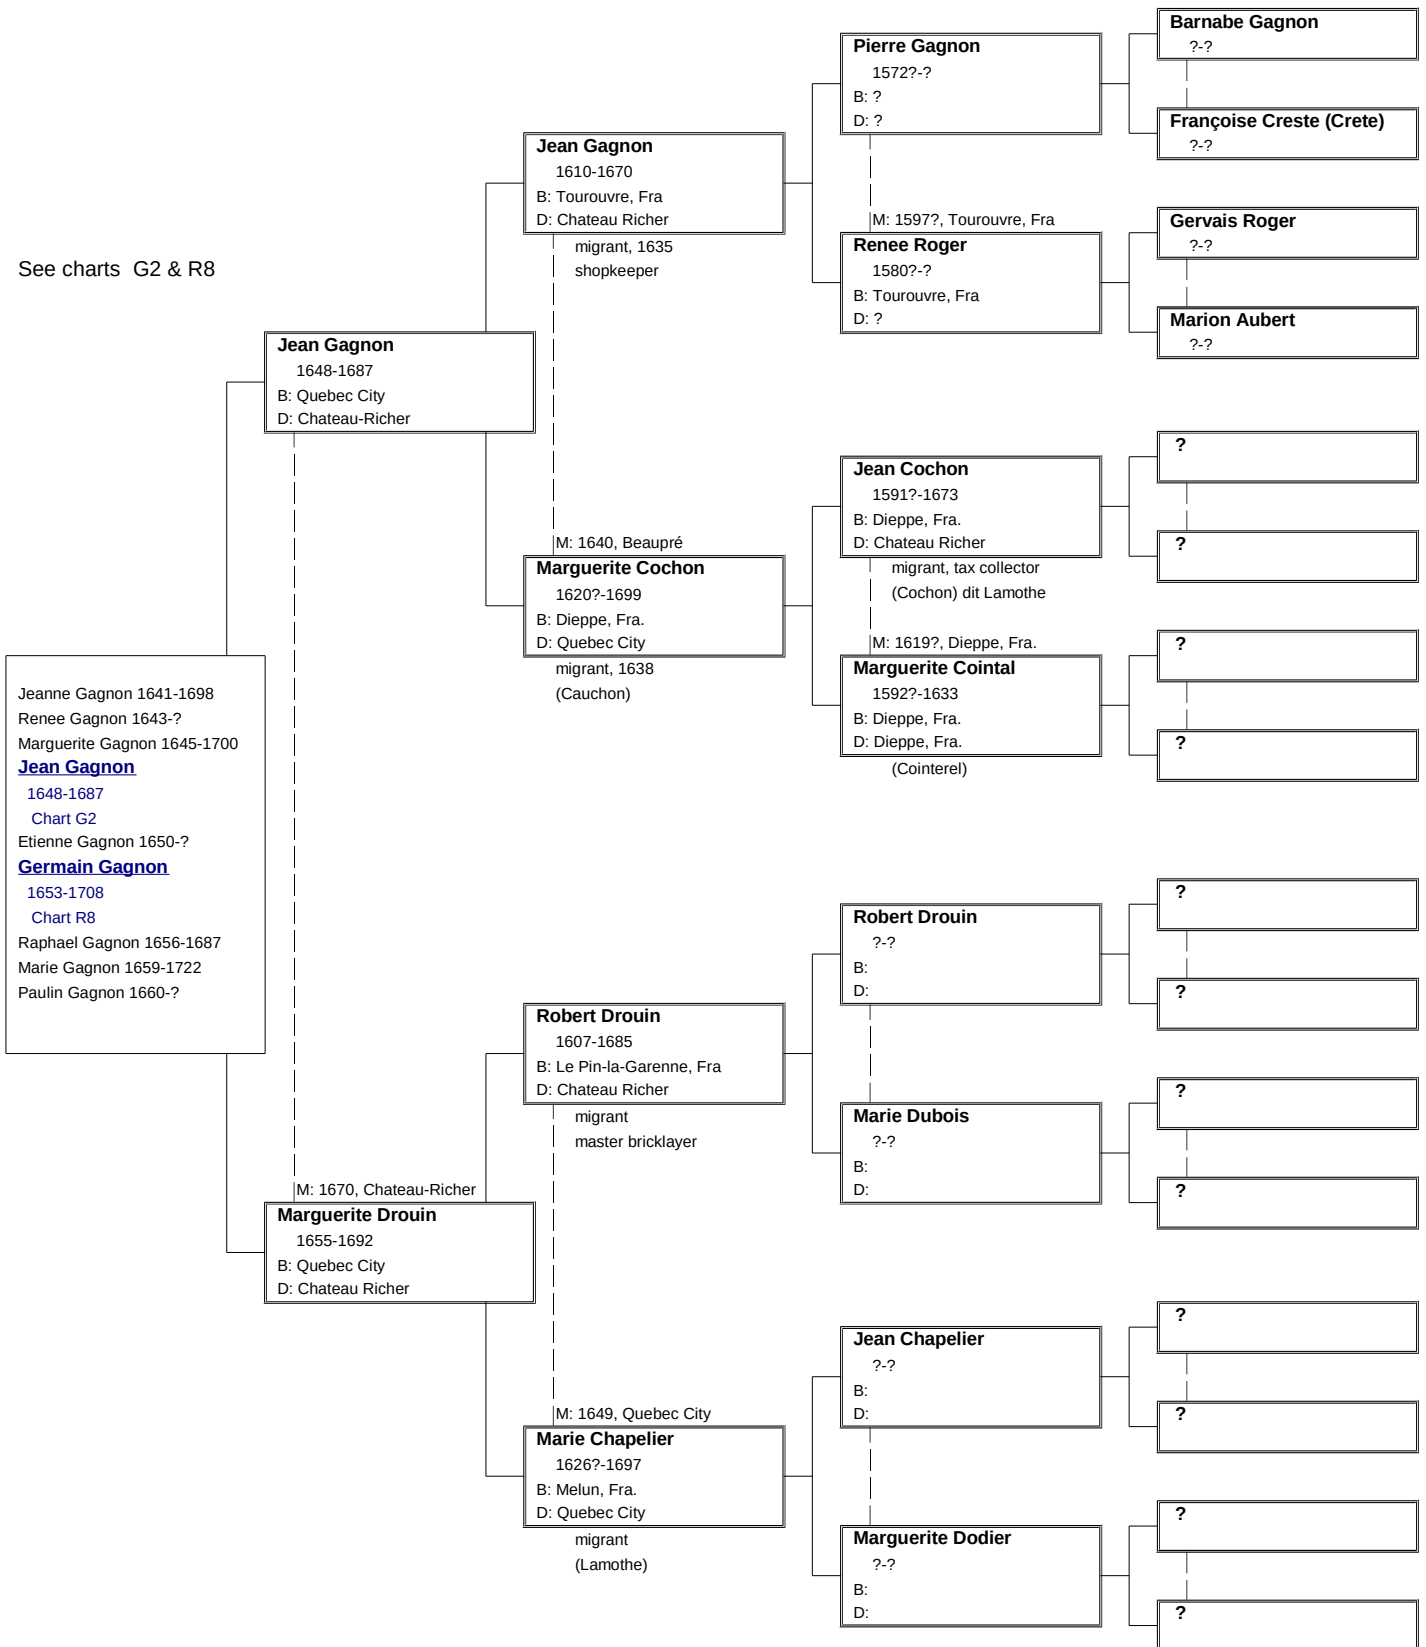

Additional charts extend the tree where needed.

Refer to the noted chart number where these extensions occur.

Where common ancestors occur, the tree segment(s) are contained in the Gagnon set of charts.

Chart Names: Charts are named by the family name(s) of the individual(s) on the left.

Chart Numbering: Charts are numbered on the upper right of the page.
Prefix "G" indicates Gagnon family ancestry; "R" indicates Remillard.
Some charts are common due to marriage of distant cousins.

See chart G1

Chart G8 (Falcon – Bourgeois)

See chart G1

Chart G9 (Tremblay – Simard)

G9

See chart G1

Notes:

Pierre Duchesne B: Amiens, Fra D: Ile d'Orleans Parents: Jean Duchesne & Catherine Paulet
Catherine Rivet B: Chartres, Fra D: Quebec Parents: Pierre Rivet & Catherine Sorgeaut

Chart G11 (Gagne)

G11

See chart G9

See chart G9

Chart R1 (Remillard)

R1

See chart R1

Chart R4 (Smith)