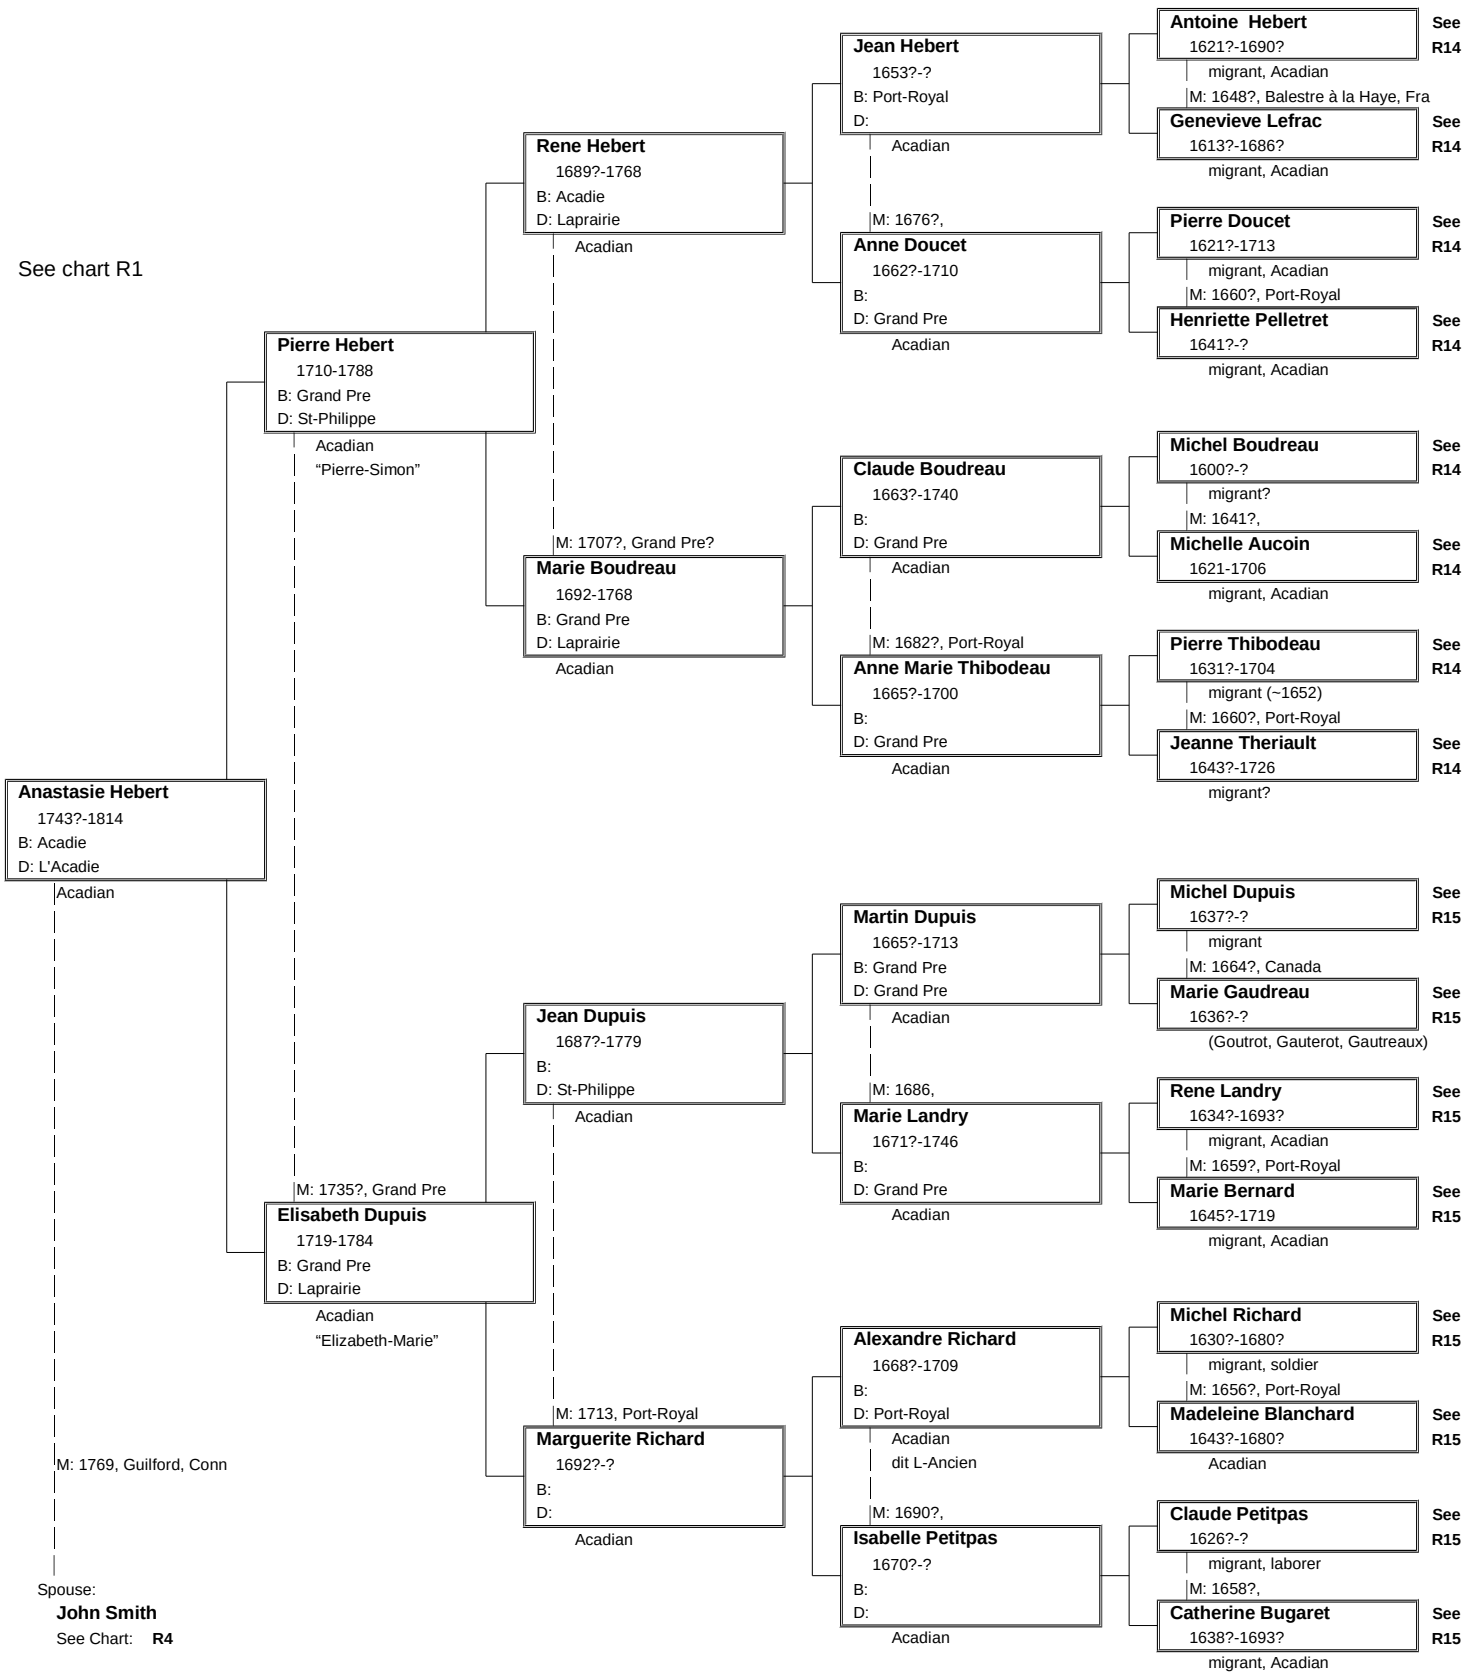

Additional charts extend the tree where needed.

Refer to the noted chart number where these extensions occur.

Where common ancestors occur, the tree segment(s) are contained in the Gagnon set of charts.

R4

See chart R1

Chart R5 (Hebert – Dupuis)

R5

See chart R1

Chart R6 (Pinsonneault – Deneau)

Chart R7 (Robert – Longtin)

R7