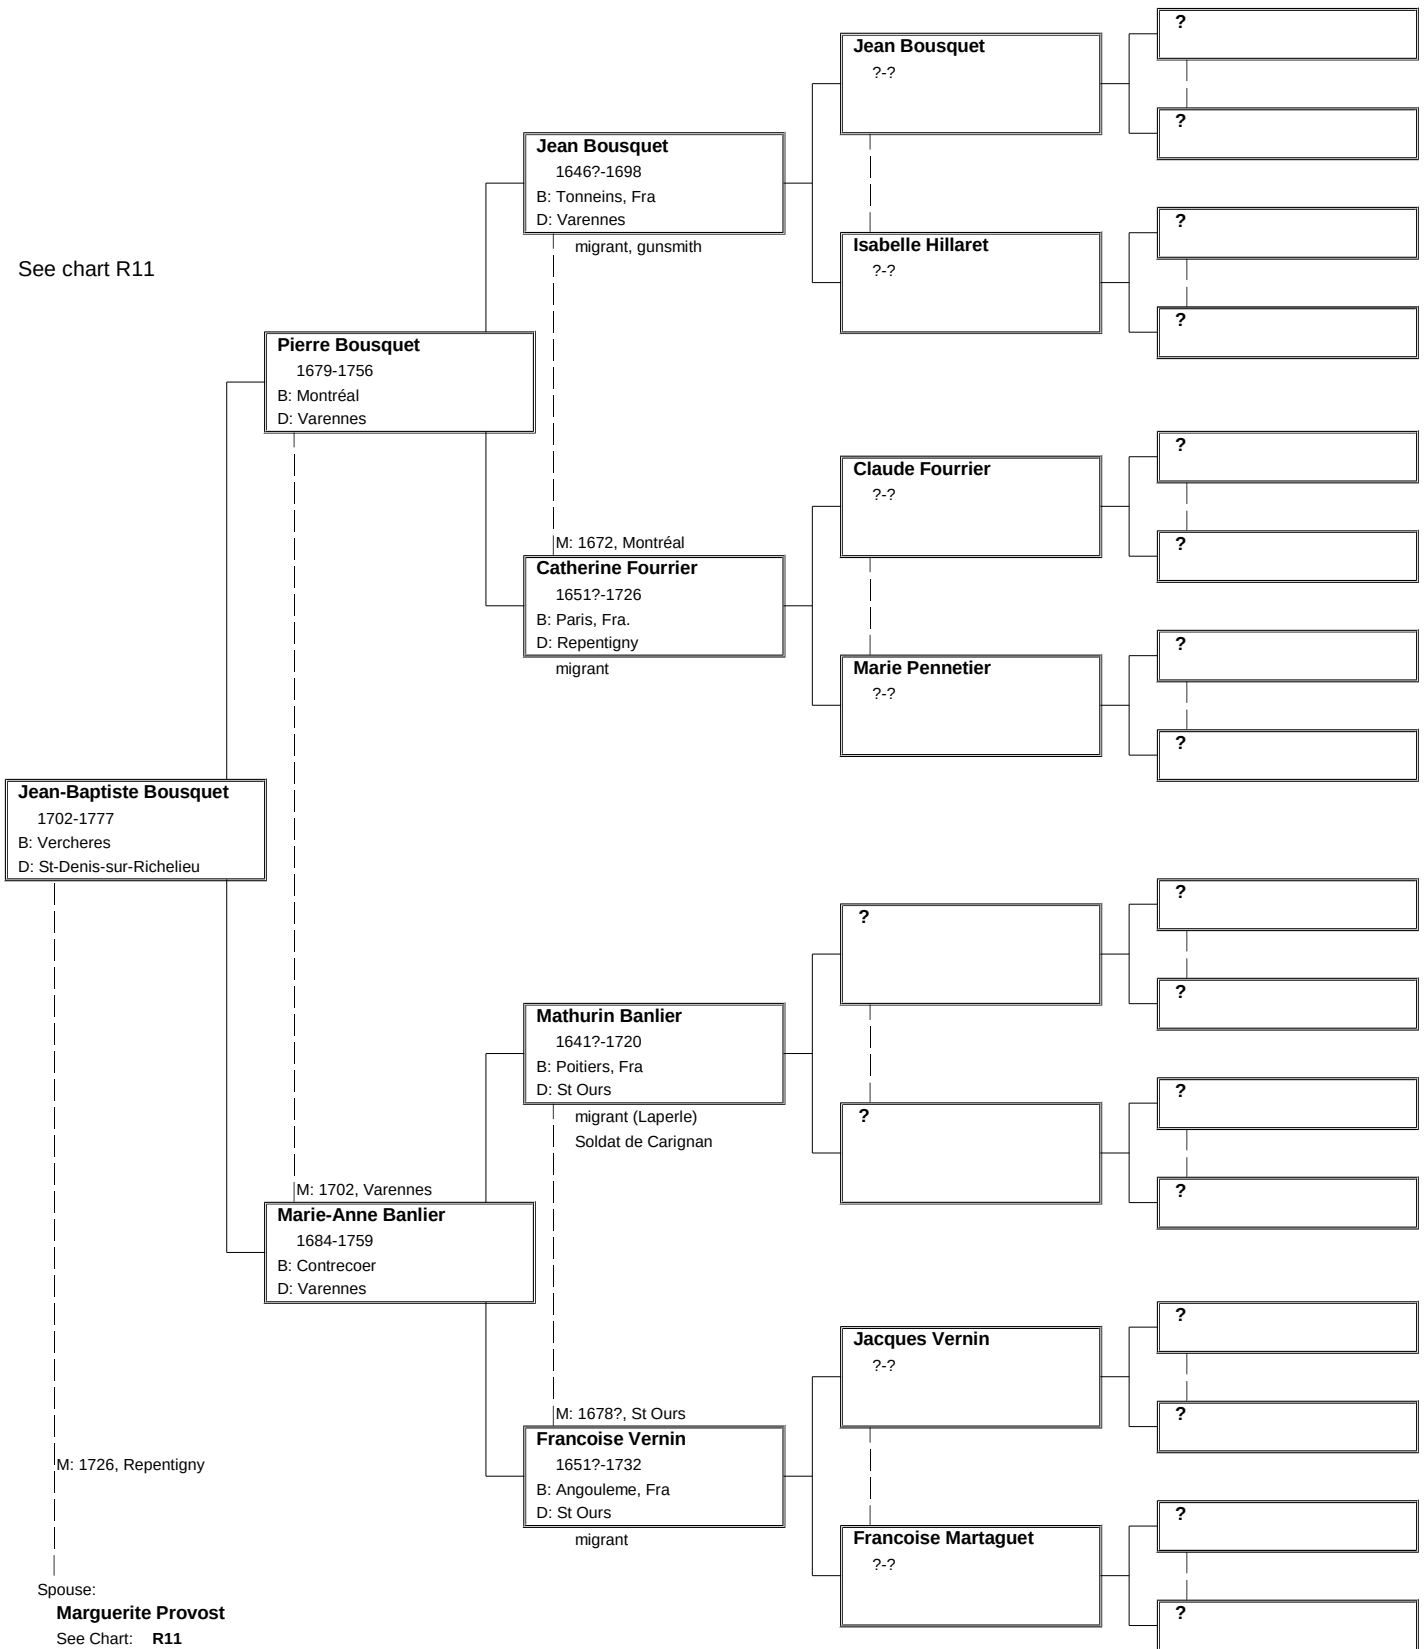

Additional charts extend the tree where needed.

Refer to the noted chart number where these extensions occur.

Where common ancestors occur, the tree segment(s) are contained in the Gagnon set of charts.

Leonarde Bornais
?-?

Louis Marier
?-?

Marguerite Peigne
?-?

Gilles Goard
?-?

Catherine Leger
?-?

See chart R10

See chart R11

See chart R11

See chart R13

Chart R31 (Fiset – Savard)

R31

See chart R13

CHART MAPS

Gagnon Charts

1900

1800

1700

1600

CHART MAPS

Gagnon Charts

1900

1800

1700

1600