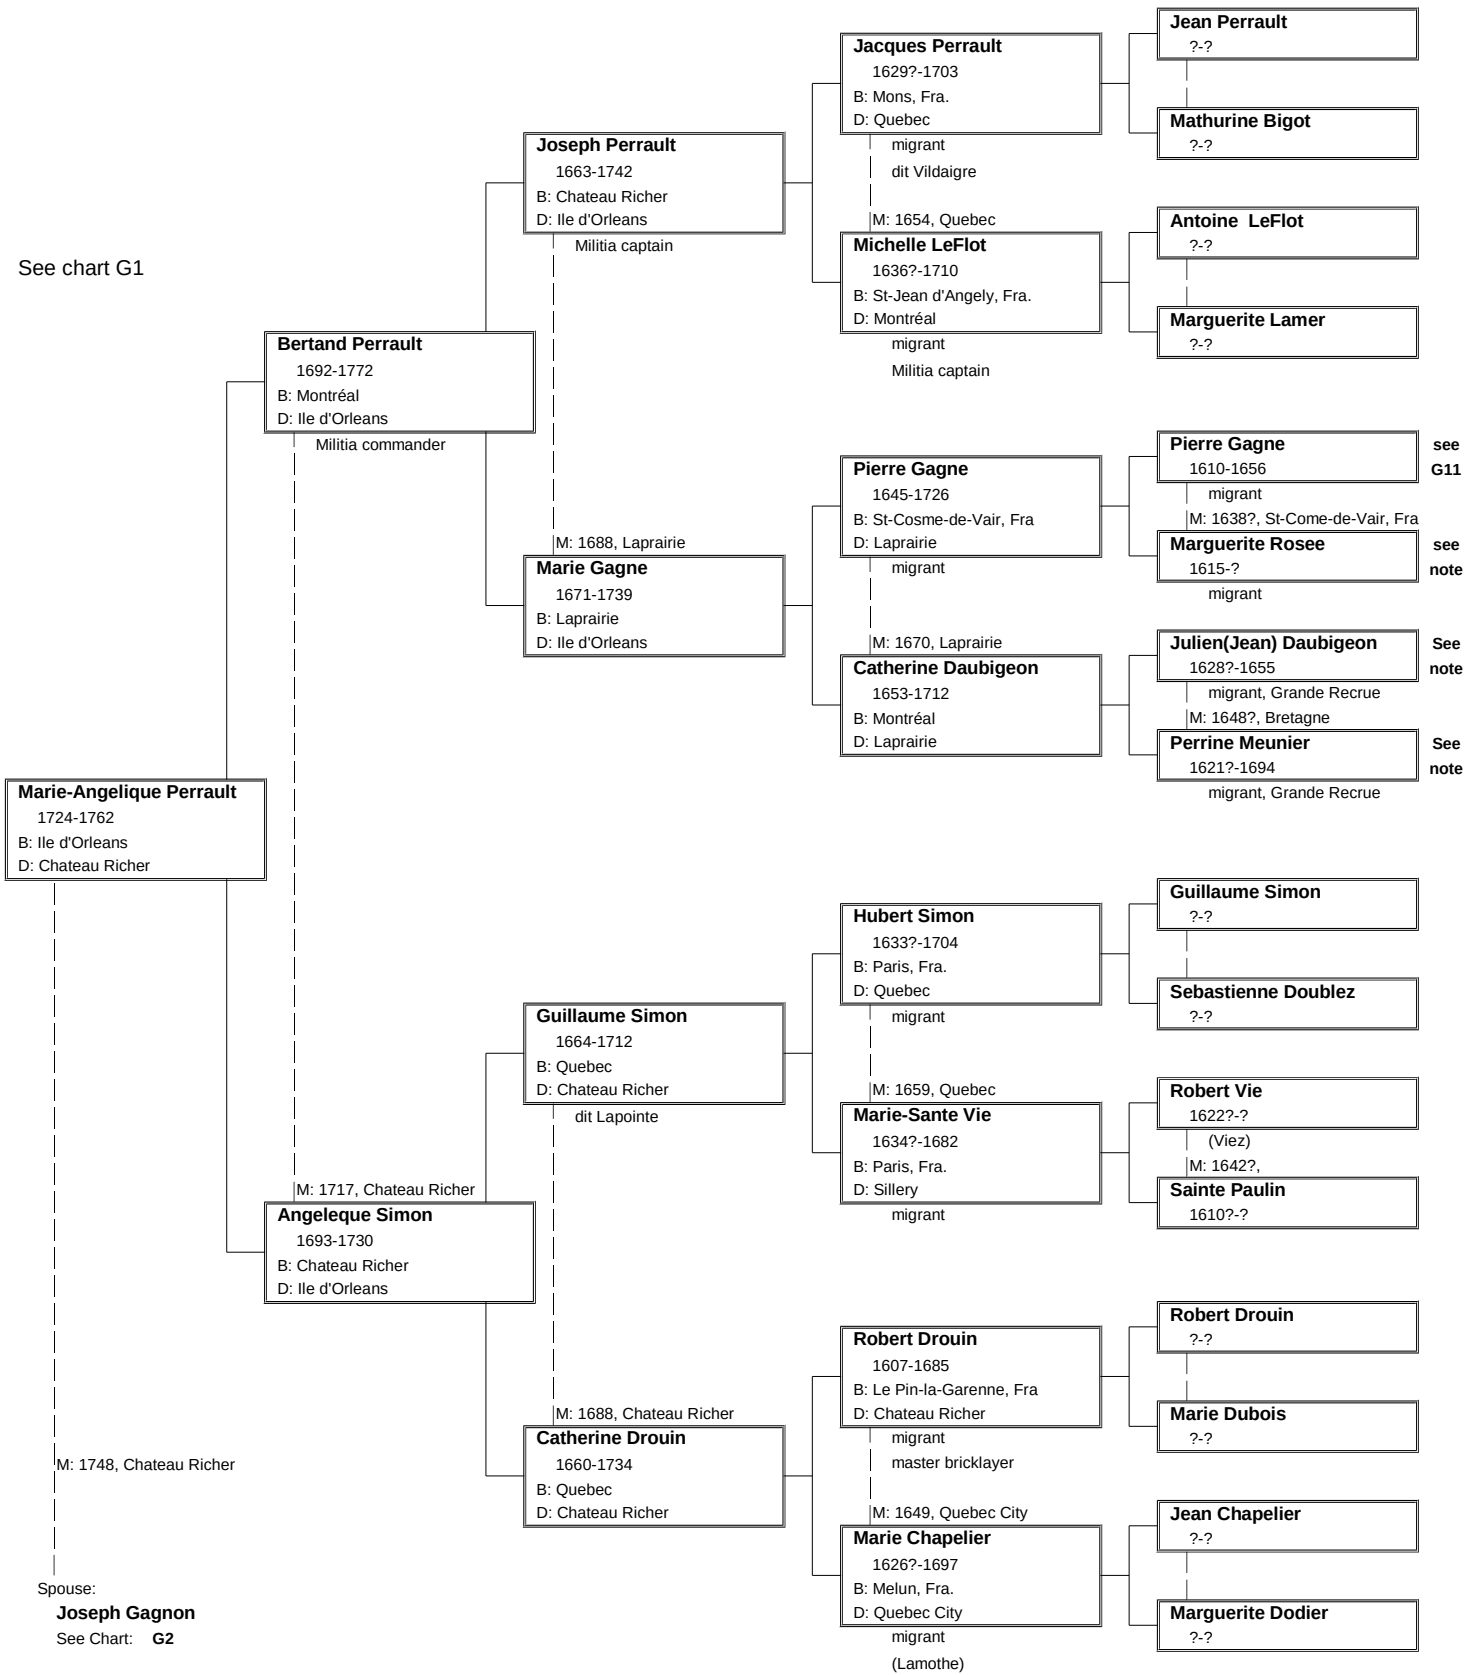

See chart G1

Notes:

Julien(Jean) Daubigeon B: Bretagne, Fra D: Montréal, killed by Iroquois
Perrine Meunier B: Nantes, Fra D: Laprairie Second husband Francois Roanes (Chart R17)
Marguerite Rosee Parents: Jean Rosee & Catherine Barbier