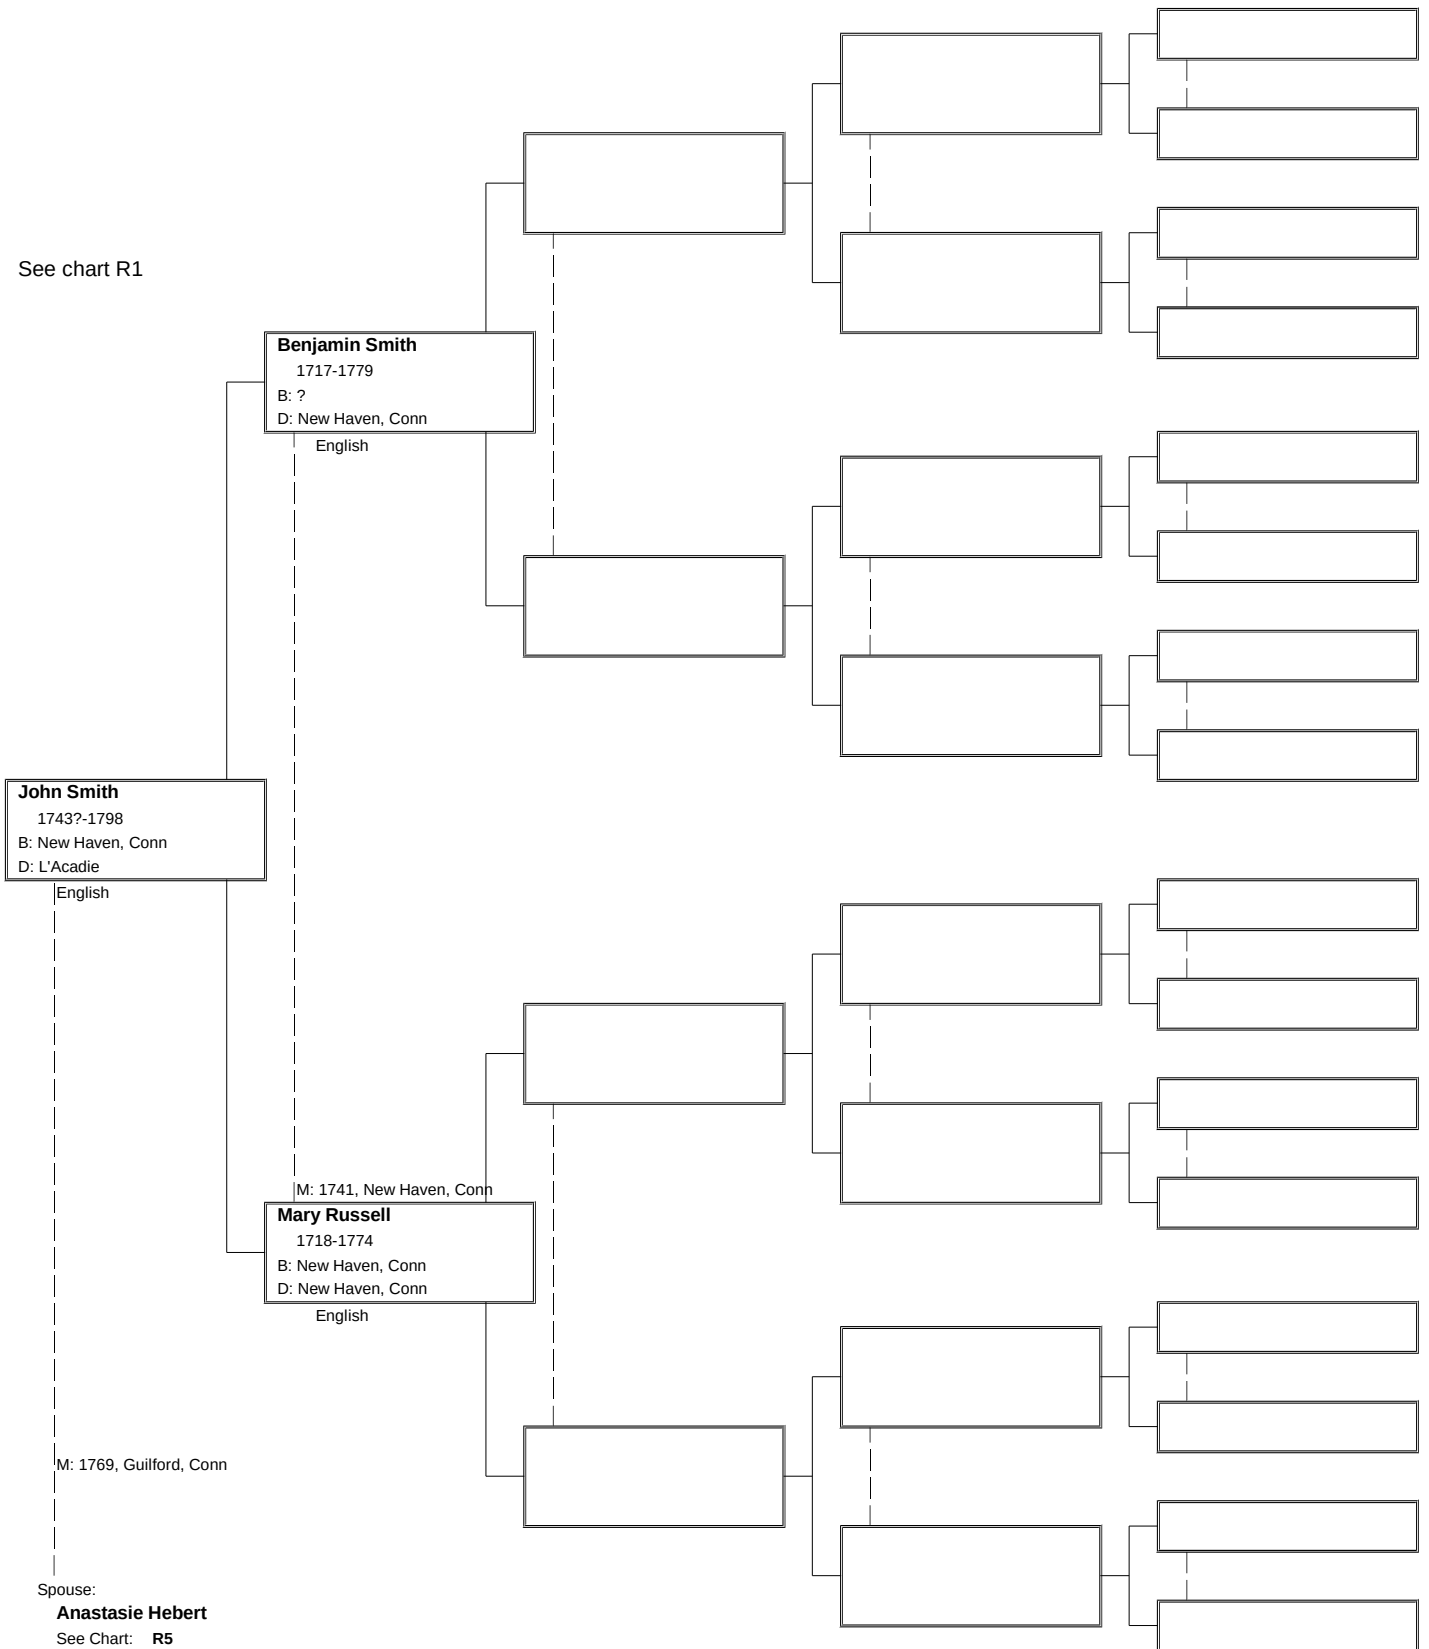

Additional charts extend the tree where needed.

Refer to the noted chart number where these extensions occur.

Where common ancestors occur, the tree segment(s) are contained in the Gagnon set of charts.

Chart G11 (Gagne)

G11

See chart G9

See chart G9

Chart R1 (Remillard)

R1

See chart R1

Chart R4 (Smith)

R4

See chart R1

Chart R5 (Hebert – Dupuis)

R5

See chart R1

Chart R6 (Pinsonneault – Deneau)

Chart R7 (Robert – Longtin)

R7