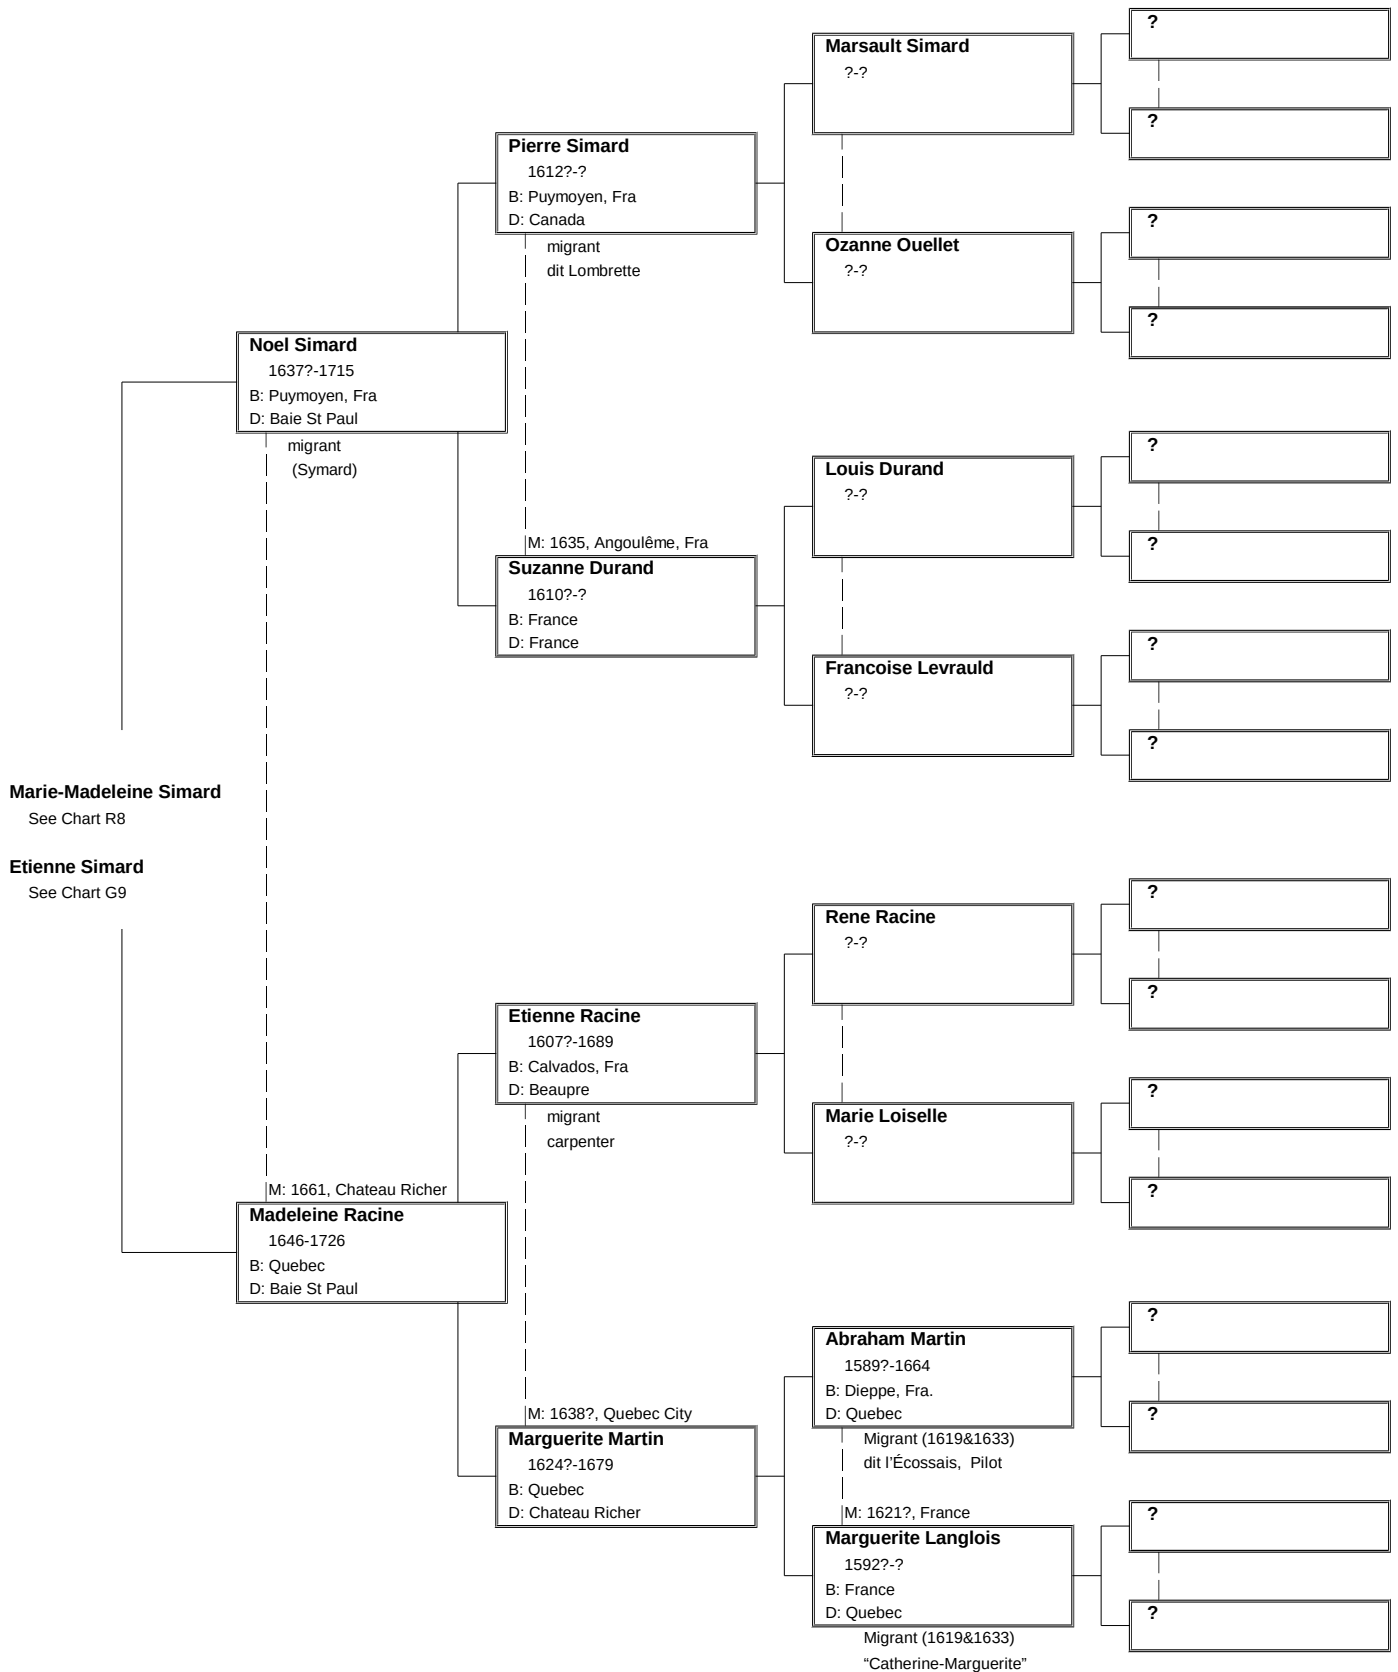

Additional charts extend the tree where needed.

Refer to the noted chart number where these extensions occur.

Where common ancestors occur, the tree segment(s) are contained in the Gagnon set of charts.

Chart Names: Charts are named by the family name(s) of the individual(s) on the left.

Chart Numbering: Charts are numbered on the upper right of the page.
Prefix "G" indicates Gagnon family ancestry; "R" indicates Remillard.
Some charts are common due to marriage of distant cousins.

Chart G11 (Gagne)

G11

See chart G9

See chart G9

Chart R1 (Remillard)

R1

See chart R1

Chart R4 (Smith)