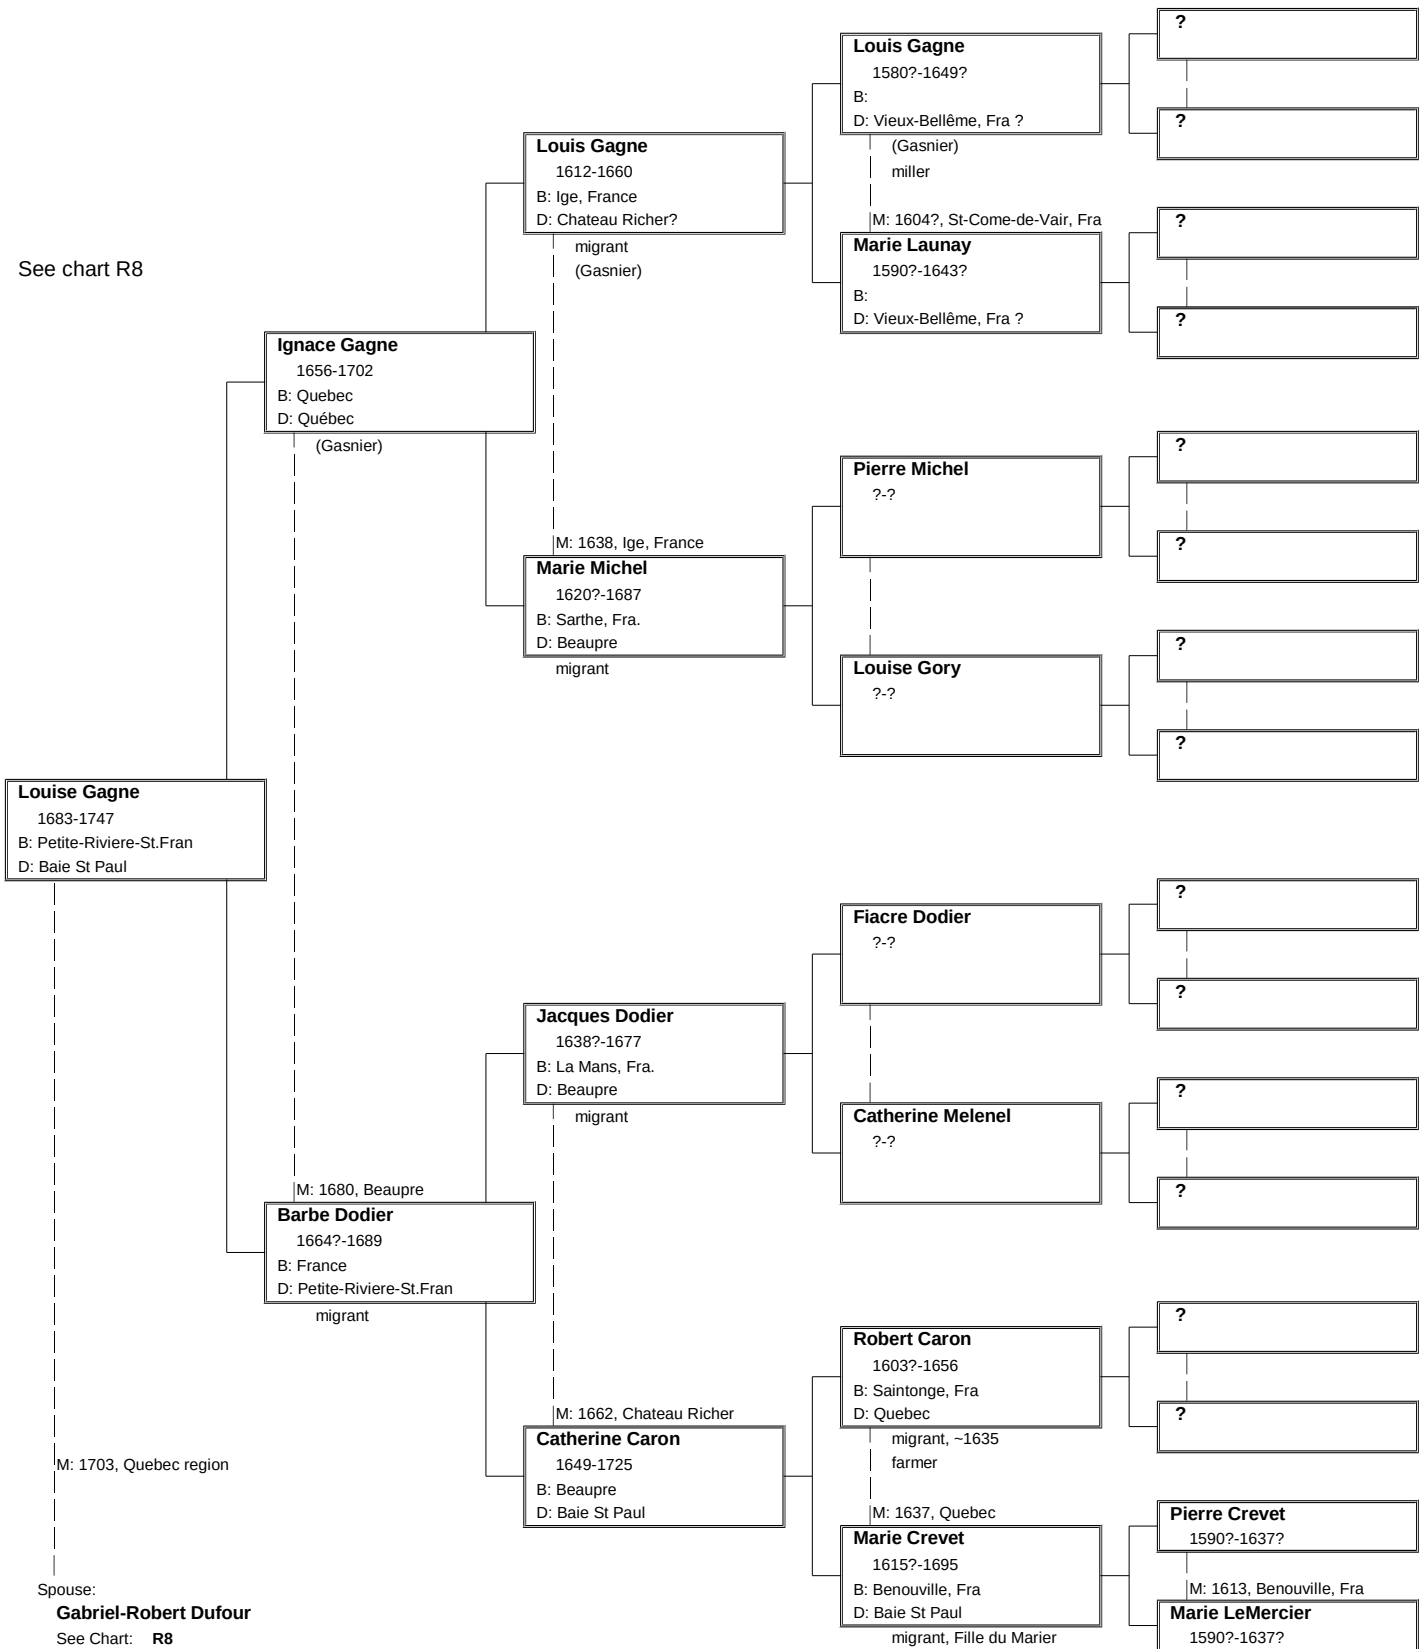

Additional charts extend the tree where needed.

Refer to the noted chart number where these extensions occur.

Where common ancestors occur, the tree segment(s) are contained in the Gagnon set of charts.

See chart R7

Chart R21 (Menard – Fortier)

R21

See chart R7

See chart R8

See chart R8

See chart R1

Chart R25 (Betournay – Ronceray – Dupuis – Marier)