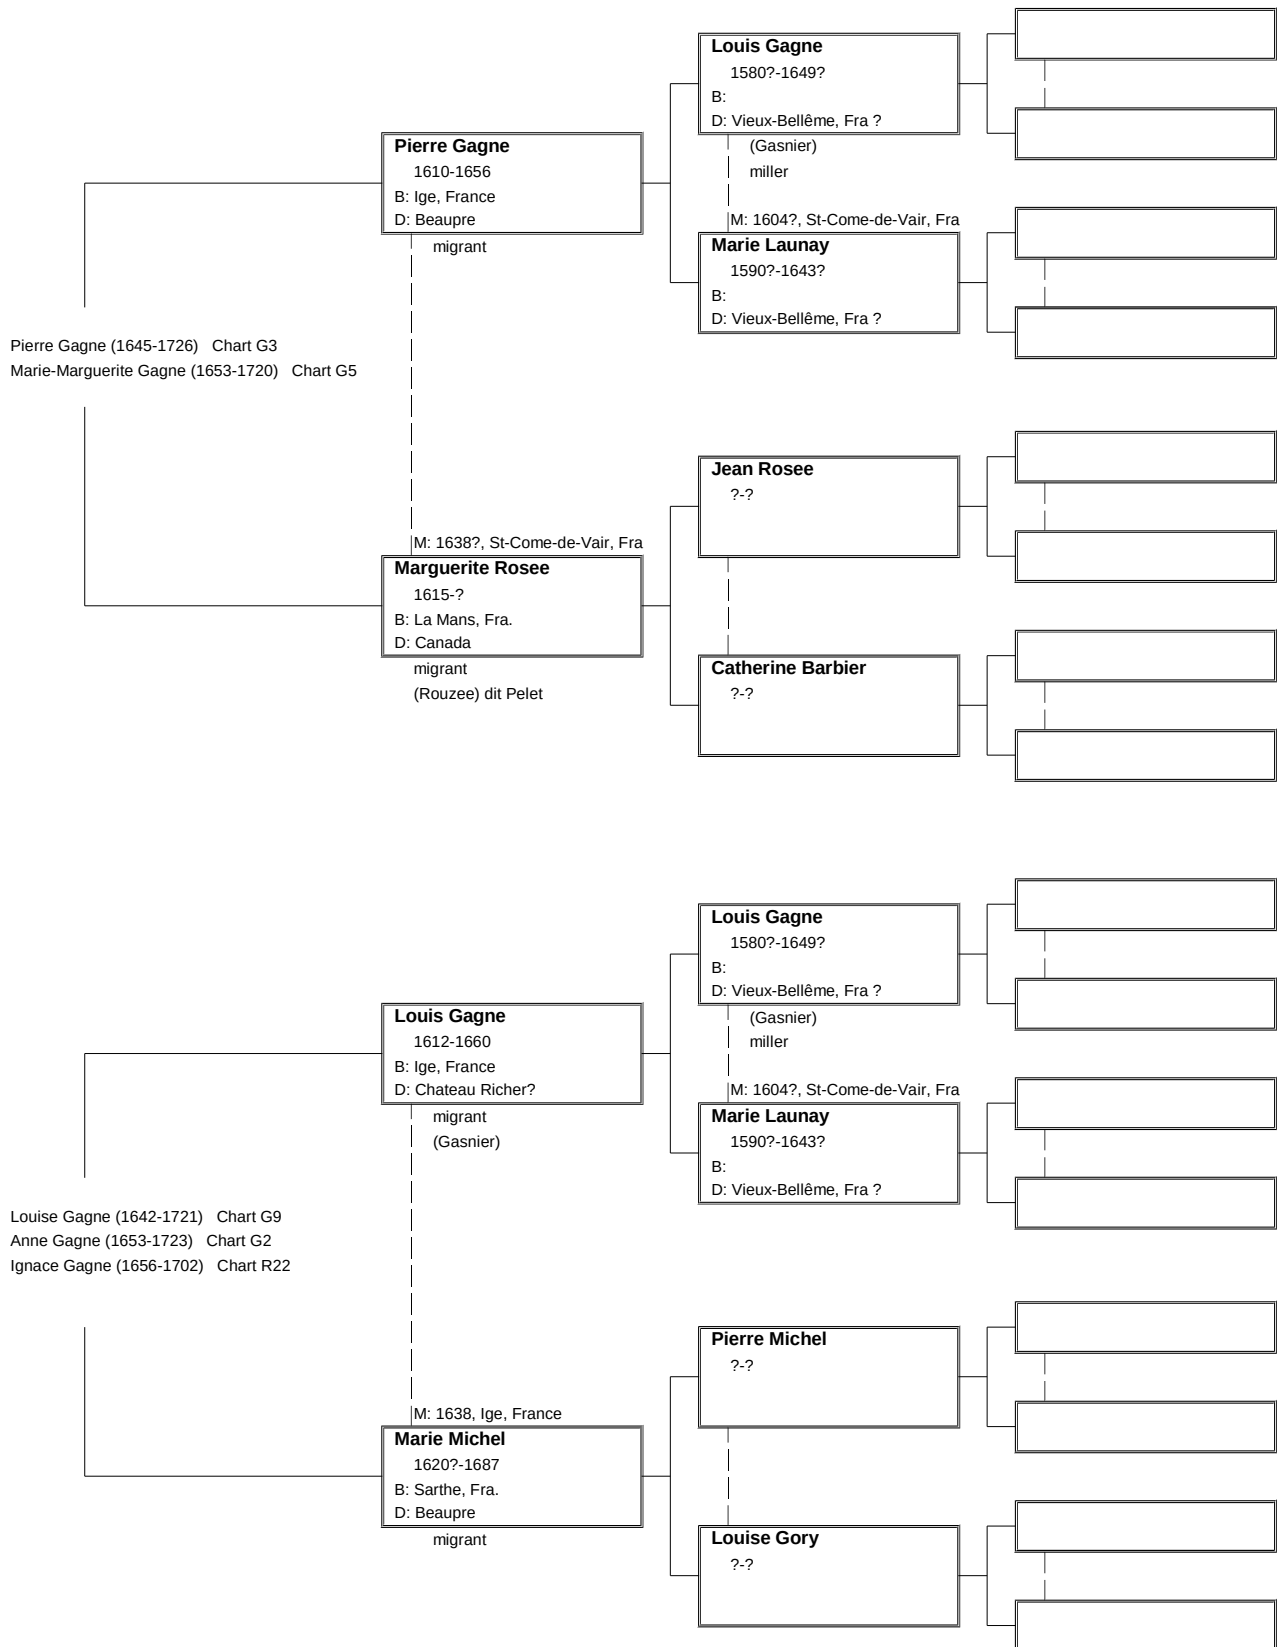

Additional charts extend the tree where needed.

Refer to the noted chart number where these extensions occur.

Where common ancestors occur, the tree segment(s) are contained in the Gagnon set of charts.

Chart Names: Charts are named by the family name(s) of the individual(s) on the left.

Chart Numbering: Charts are numbered on the upper right of the page.
Prefix "G" indicates Gagnon family ancestry; "R" indicates Remillard.
Some charts are common due to marriage of distant cousins.

See chart G1

Chart G8 (Falcon – Bourgeois)

See chart G1

Chart G9 (Tremblay – Simard)

G9

See chart G1

Notes:

Pierre Duchesne B: Amiens, Fra D: Ile d'Orleans Parents: Jean Duchesne & Catherine Paulet
Catherine Rivet B: Chartres, Fra D: Quebec Parents: Pierre Rivet & Catherine Sorgeaut

Chart G11 (Gagne)

G11

See chart G9

See chart G9

Chart R1 (Remillard)

R1

See chart R1

Chart R4 (Smith)